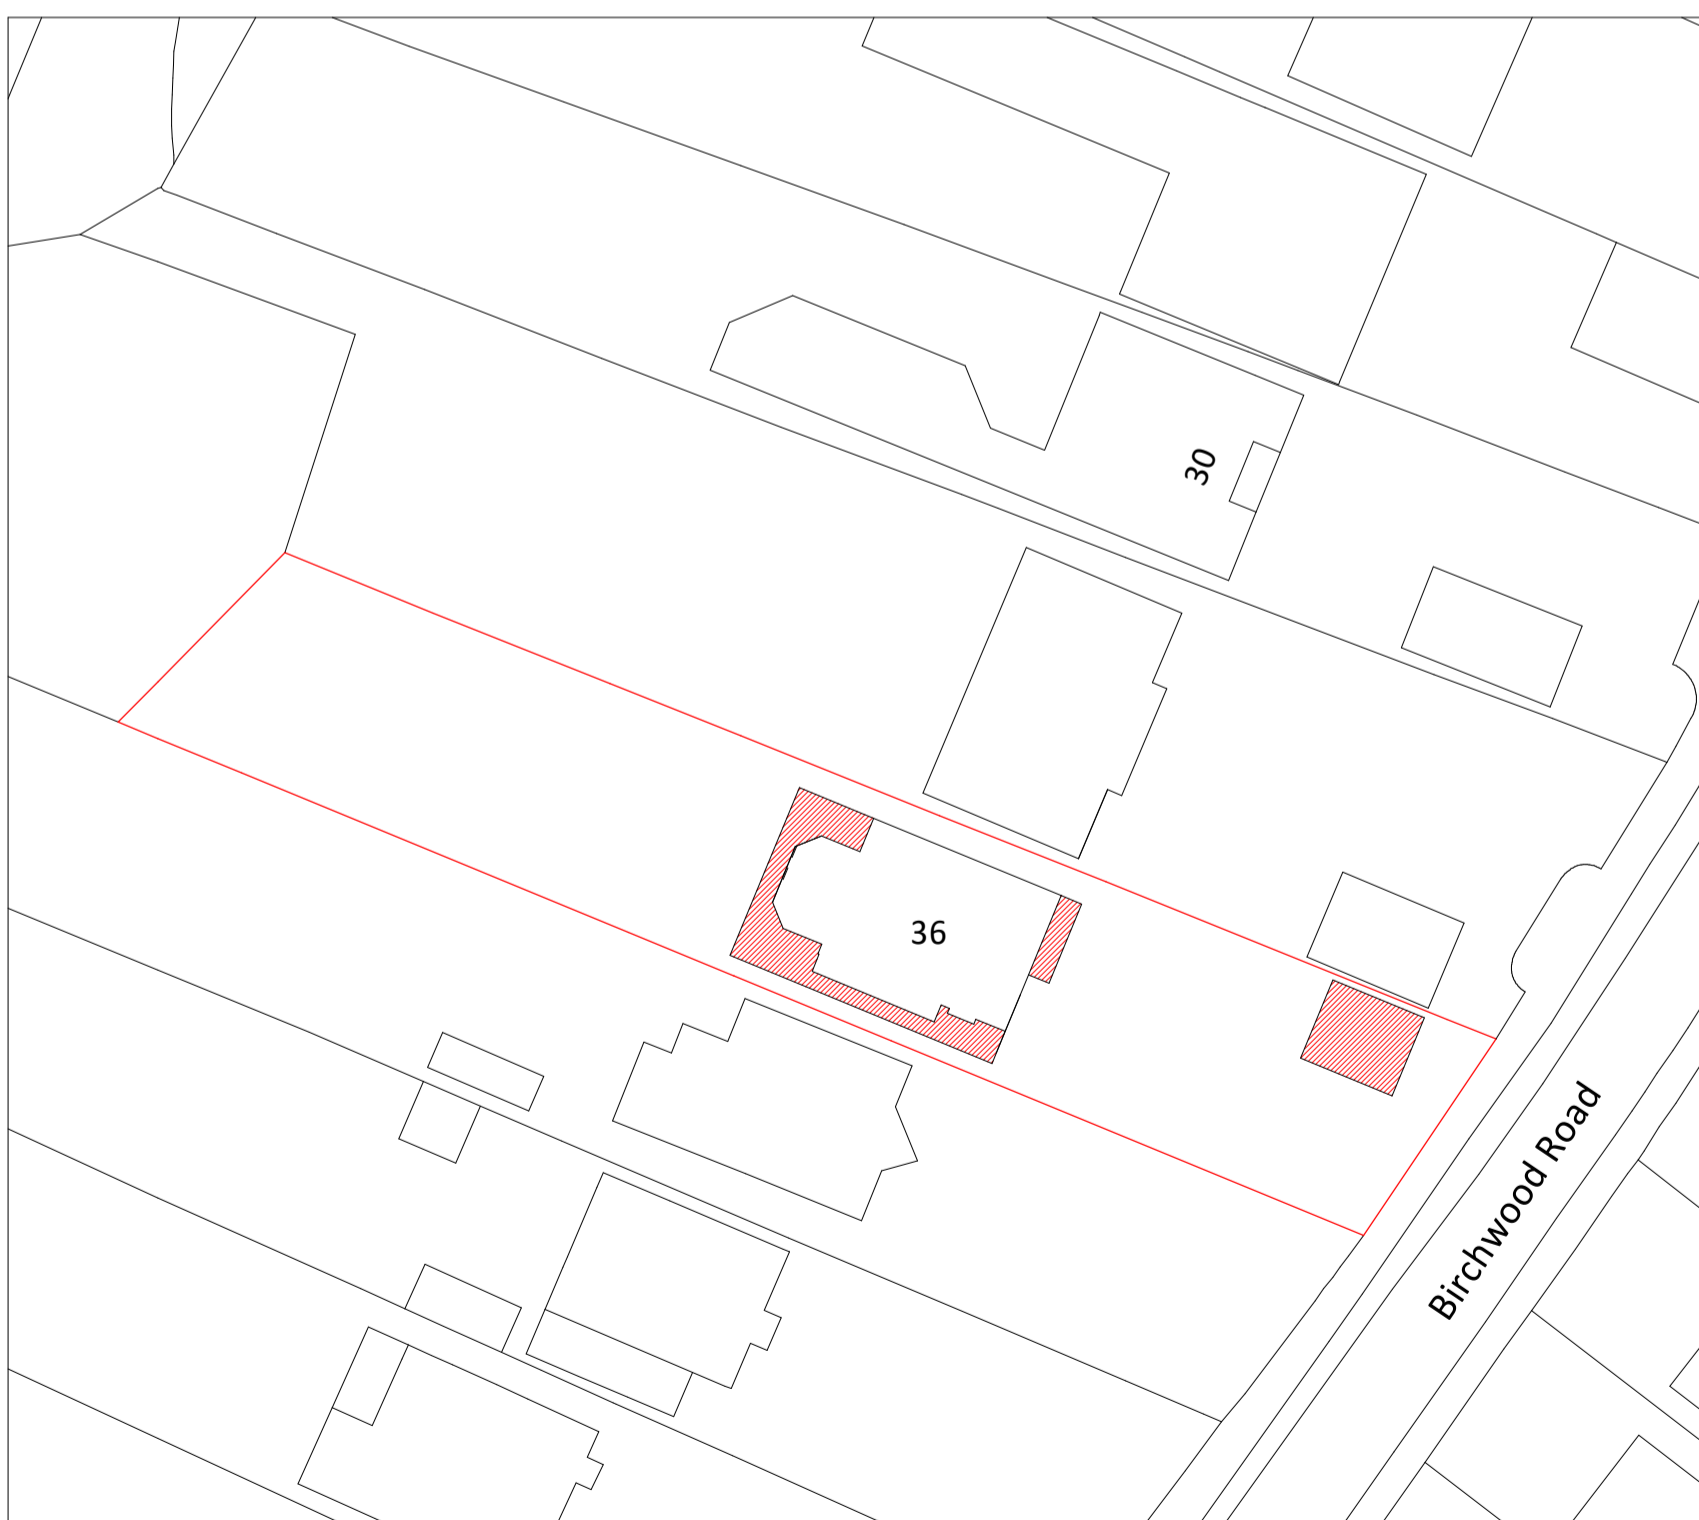

## Existing Site Plan

1 : 500

2

## Proposed Site Plan

1 : 500

Amendments :

Rev	Iss	Date	Description

Project :

36 Birchwood Road  
 Dartford  
 Kent  
 DA2 7HE

Title :

Site Plan 1-500