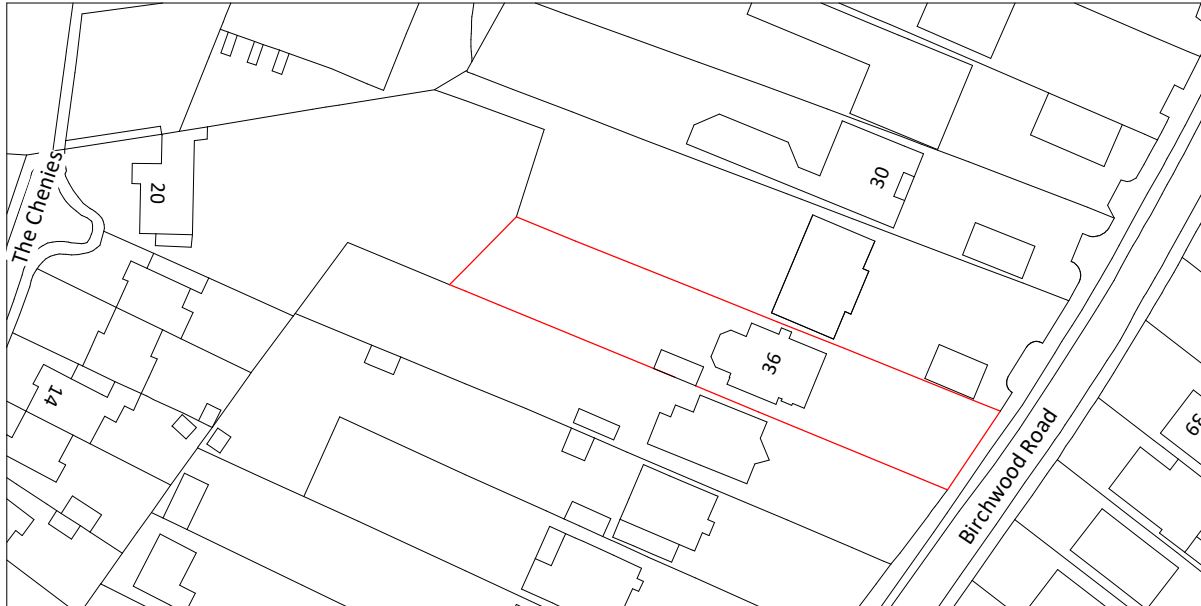

# Site Location Plan

1 : 1250

**Amendments**

Rev :	Init. :	Date :	Description :

Project:  
**36 Birchwood Road**  
**Dartford**  
**Kent**  
**DA2 7HE**

Title:  
**Planning Drawings**  
**Location plan 1-1250**

Drawn by :	Scale :	@A4	Date :
M.J.G	1 : 1250		12/12/2023

Drawing number:  
**BL/DRG/1411.1/ 01**

Do not scale from this drawing. Dimensions to be checked on site.