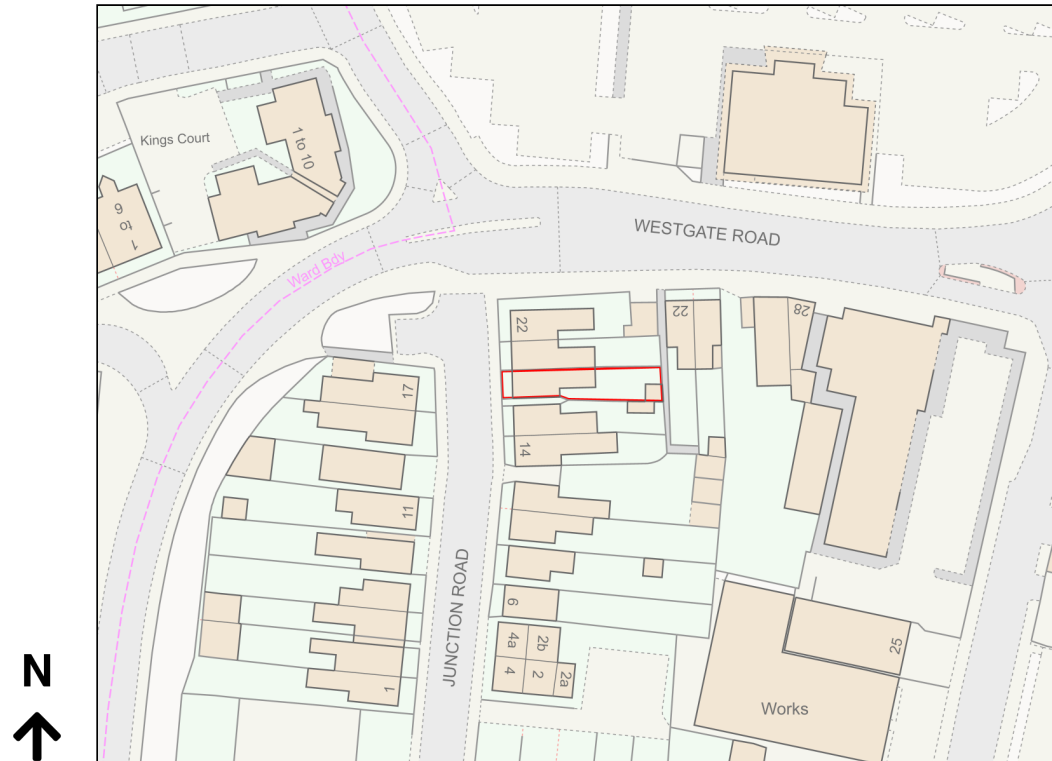

# Location Plan

Site Address: 18, Junction Road, Dartford, DA1 2BA

Date Produced: 15-Dec-2023

Scale: 1:1250 @A4

Planning Portal Reference: PP-12681556v1