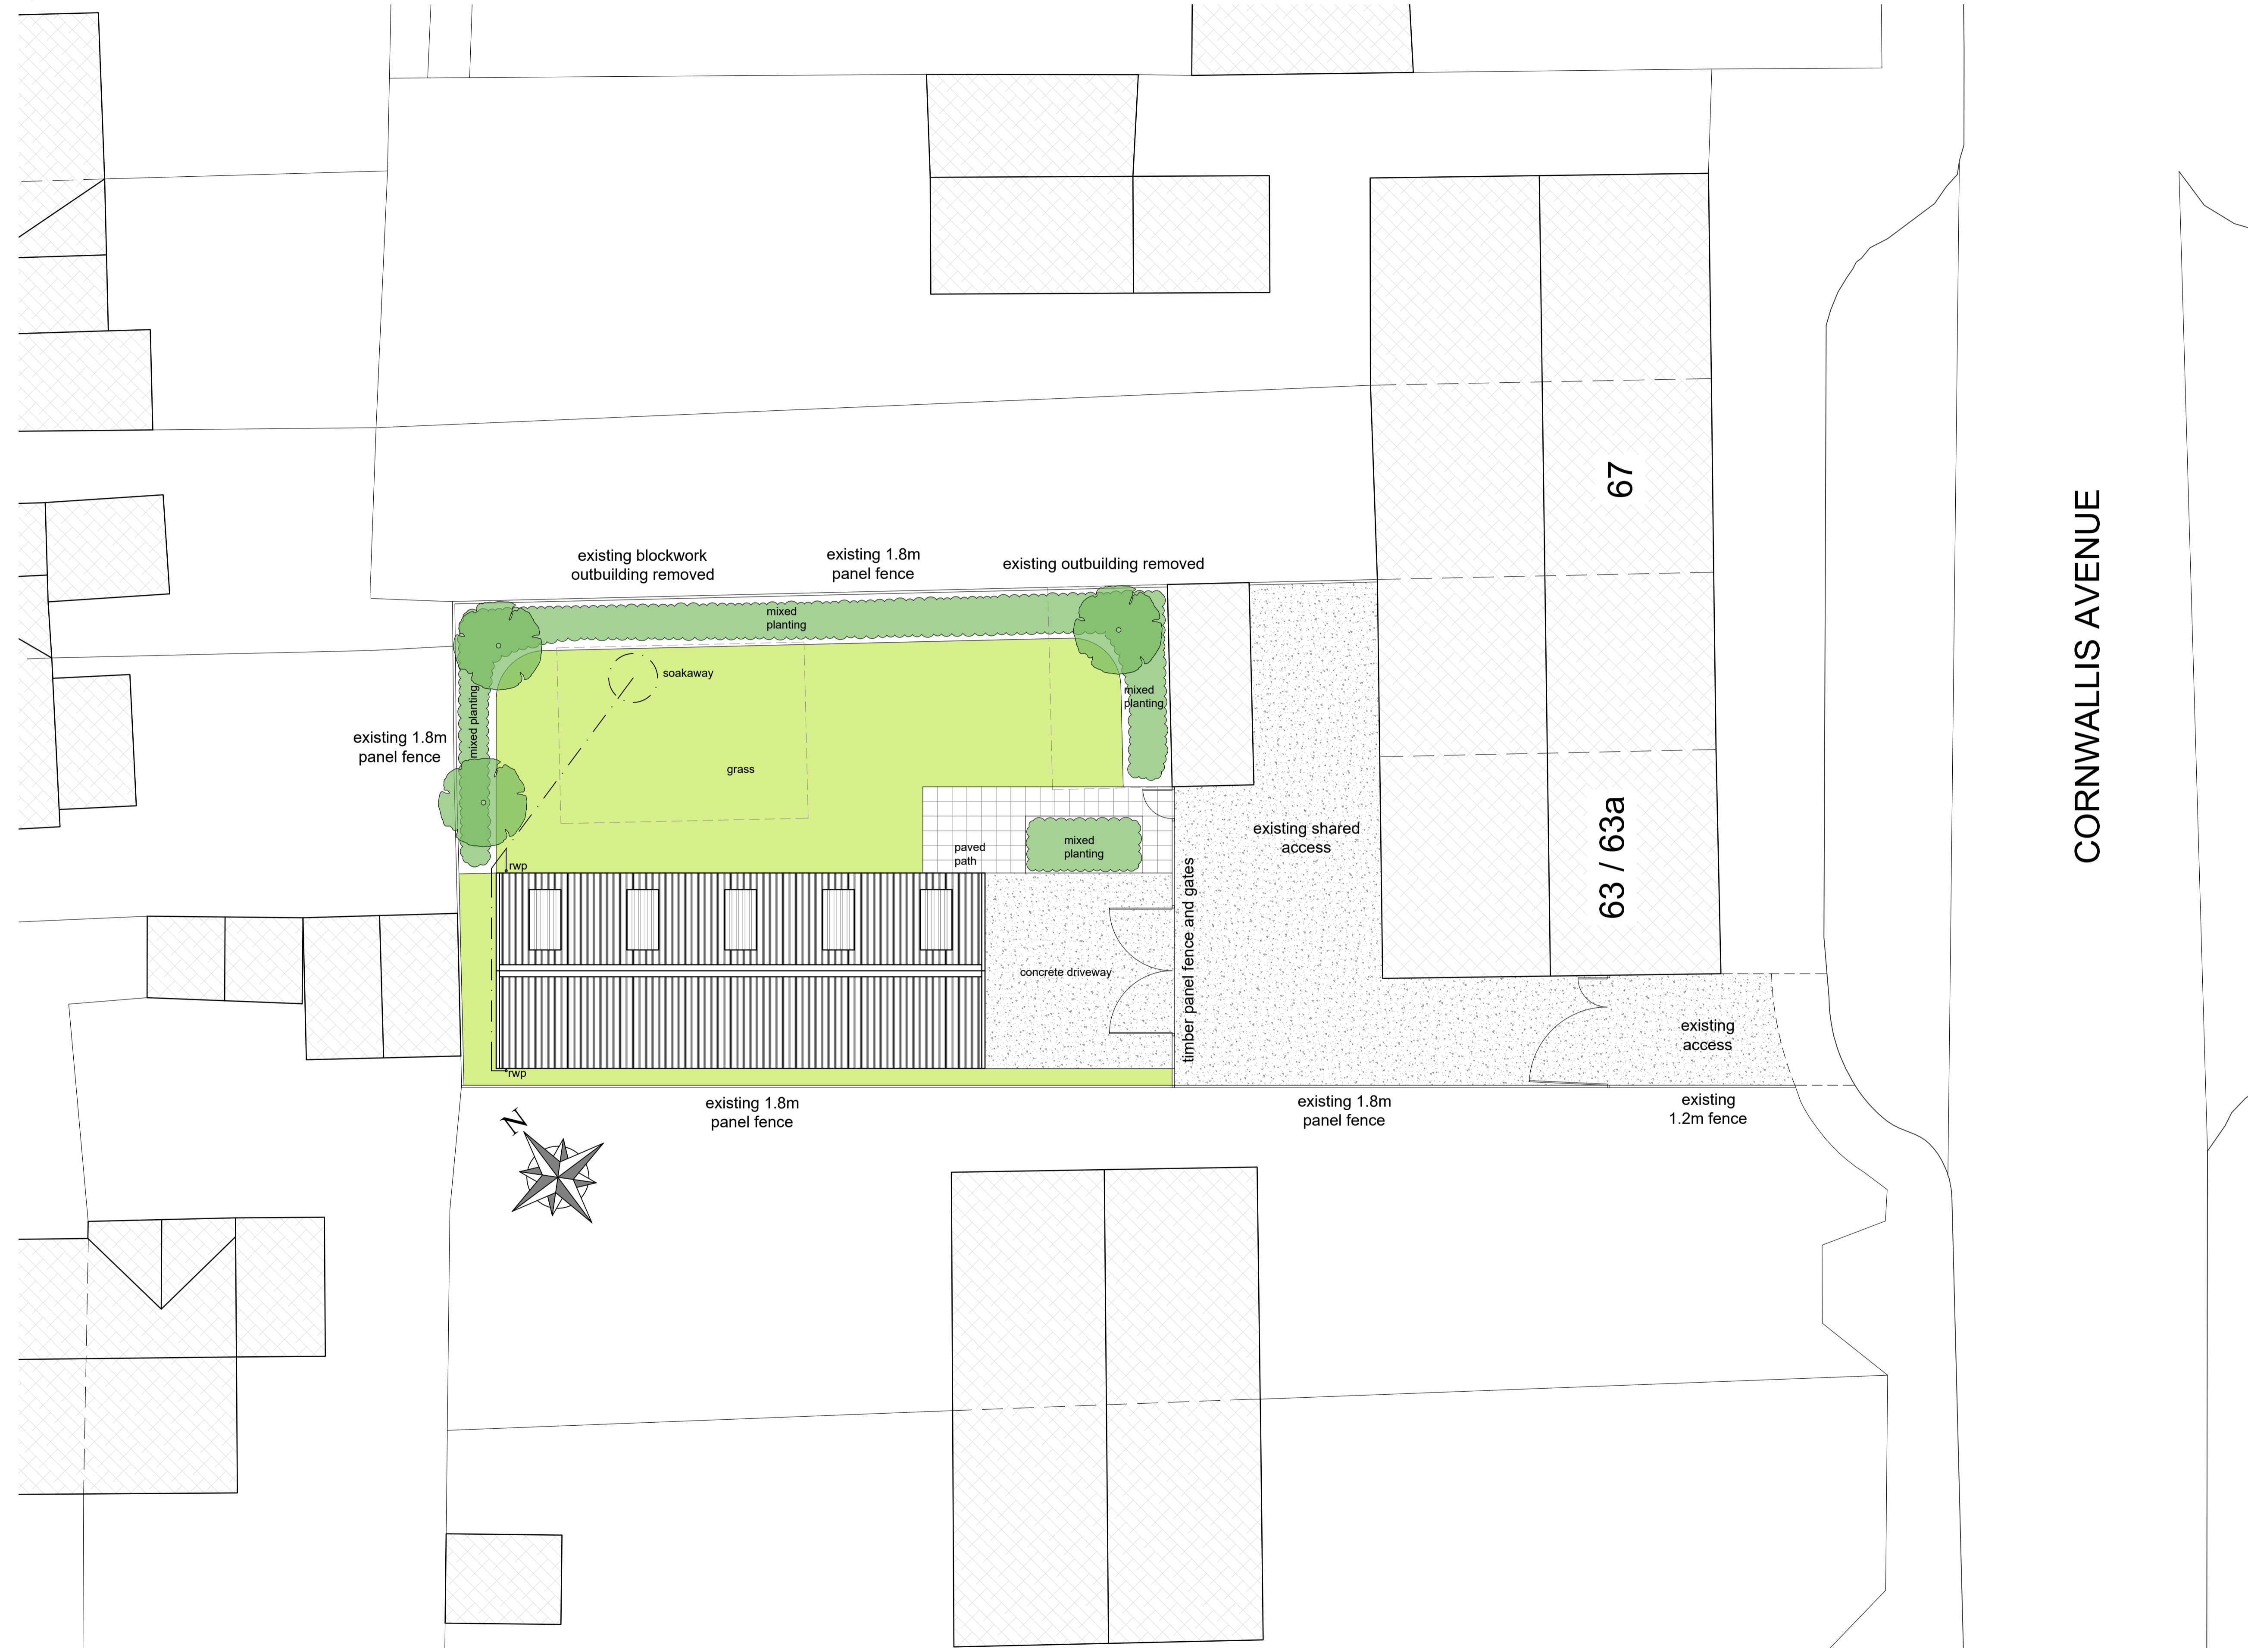

THE CONTRACTOR IS TO CHECK ALL DIMENSIONS AND NOTIFY RED HOUSE DESIGN OF ANY DISCREPANCIES OR OMISSIONS. THIS DRAWING IS NOT TO BE SCALED FOR CONSTRUCTION PURPOSES.  
 © Copyright of Red House Design

Notes

Drawing Number  
**CA/2249/PD/03**

Scale at A1	Date	Revision
1:100	December 2023	
Drawn NFB	Checked	

CAD NAME