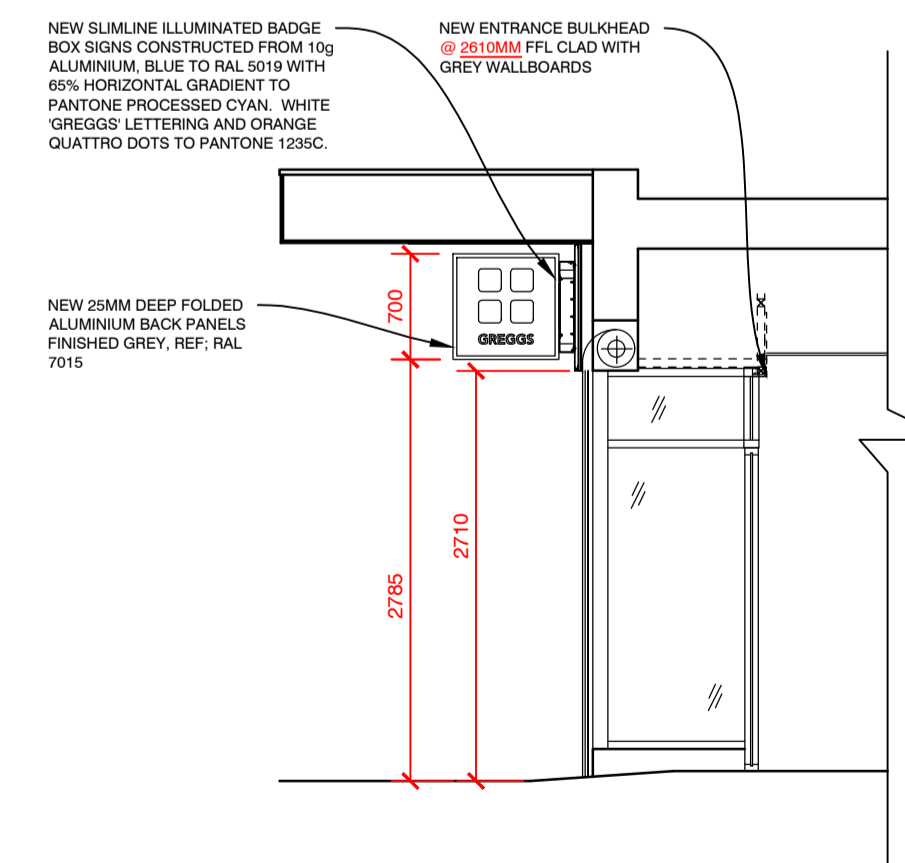

EXISTING SECTION A-A (1:50)

PROPOSED SECTION A-A (1:50)

REV	DESCRIPTION	DATE	NAME
GREGGS			
GREGGS Plc (NORTH) GOSFORTH PARK BAKERY GOSFORTH PARK WAY, LONGBENTON NEWCASTLE UPON TYNE NE12 8EF Tel: (0191) 284 1411			
Shop S Number & Name S6364 KNIGHTSWOOD, 770 ANNIESLAND RD			
Title PLANNING - EXISTING & PROPOSED SECTIONS			
Site Address 770 ANNIESLAND ROAD, KNIGHTSWOOD, G13 1RP			
Gross Building Area 313.4 Sq m		Gross Sales Area 123.3 Sq m	
Drawing No. RNTH/S6364/03P			Rev. -
Date 15.11.23		Scale 1:50	@ A1
Drawn by JR	Scale Bar 0 500 1000 1500 2000 2500mm		
Issued 17.11.23	SCALE 1:50		

DO NOT RESCALE THIS DRAWING