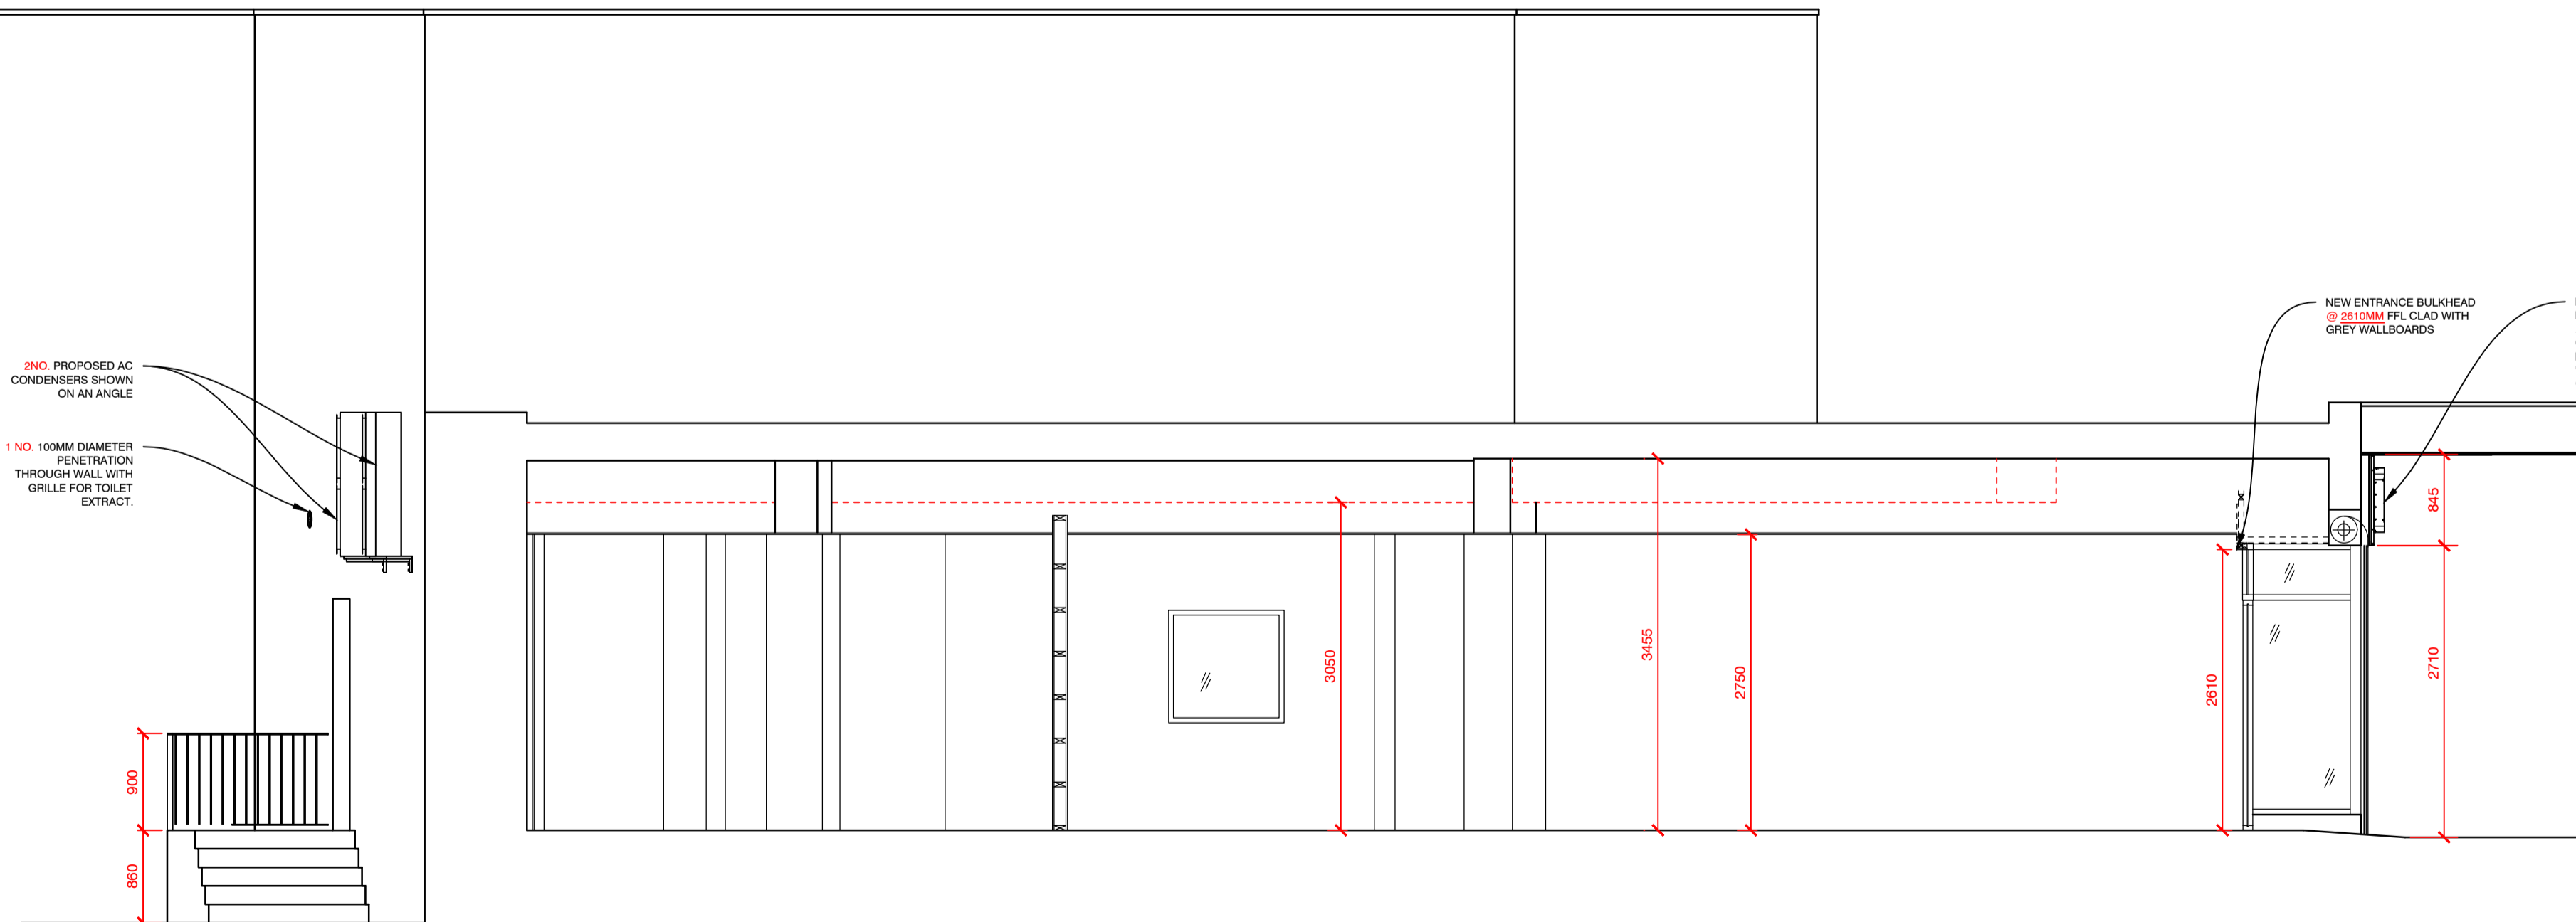

EXISTING SECTION A-A (1:50)

PROPOSED SECTION A-A (1:50)

REV	DESCRIPTION	DATE	NAME
GREGGS			
GREGGS Plc (NORTH) GOSFORTH PARK BAKERY GOSFORTH PARK WAY, LONGBENTON NEWCASTLE UPON TYNE NE12 8EF Tel: (0191) 284 1411			
Shop S Number & Name S6364 KNIGHTSWOOD, 770 ANNIESLAND RD			
Title PLANNING - EXISTING & PROPOSED SECTIONS			
Site Address 770 ANNIESLAND ROAD, KNIGHTSWOOD, G13 1RP			
Gross Building Area 313.4 Sq m		Gross Sales Area 123.3 Sq m	
Drawing No. RNTH/S6364/03P			Rev. -
Date 15.11.23		Scale 1:50	@ A1
Drawn by JR	Scale Bar 0 500 1000 1500 2000 2500mm		
Issued 17.11.23	SCALE 1:50		

DO NOT RESCALE THIS DRAWING