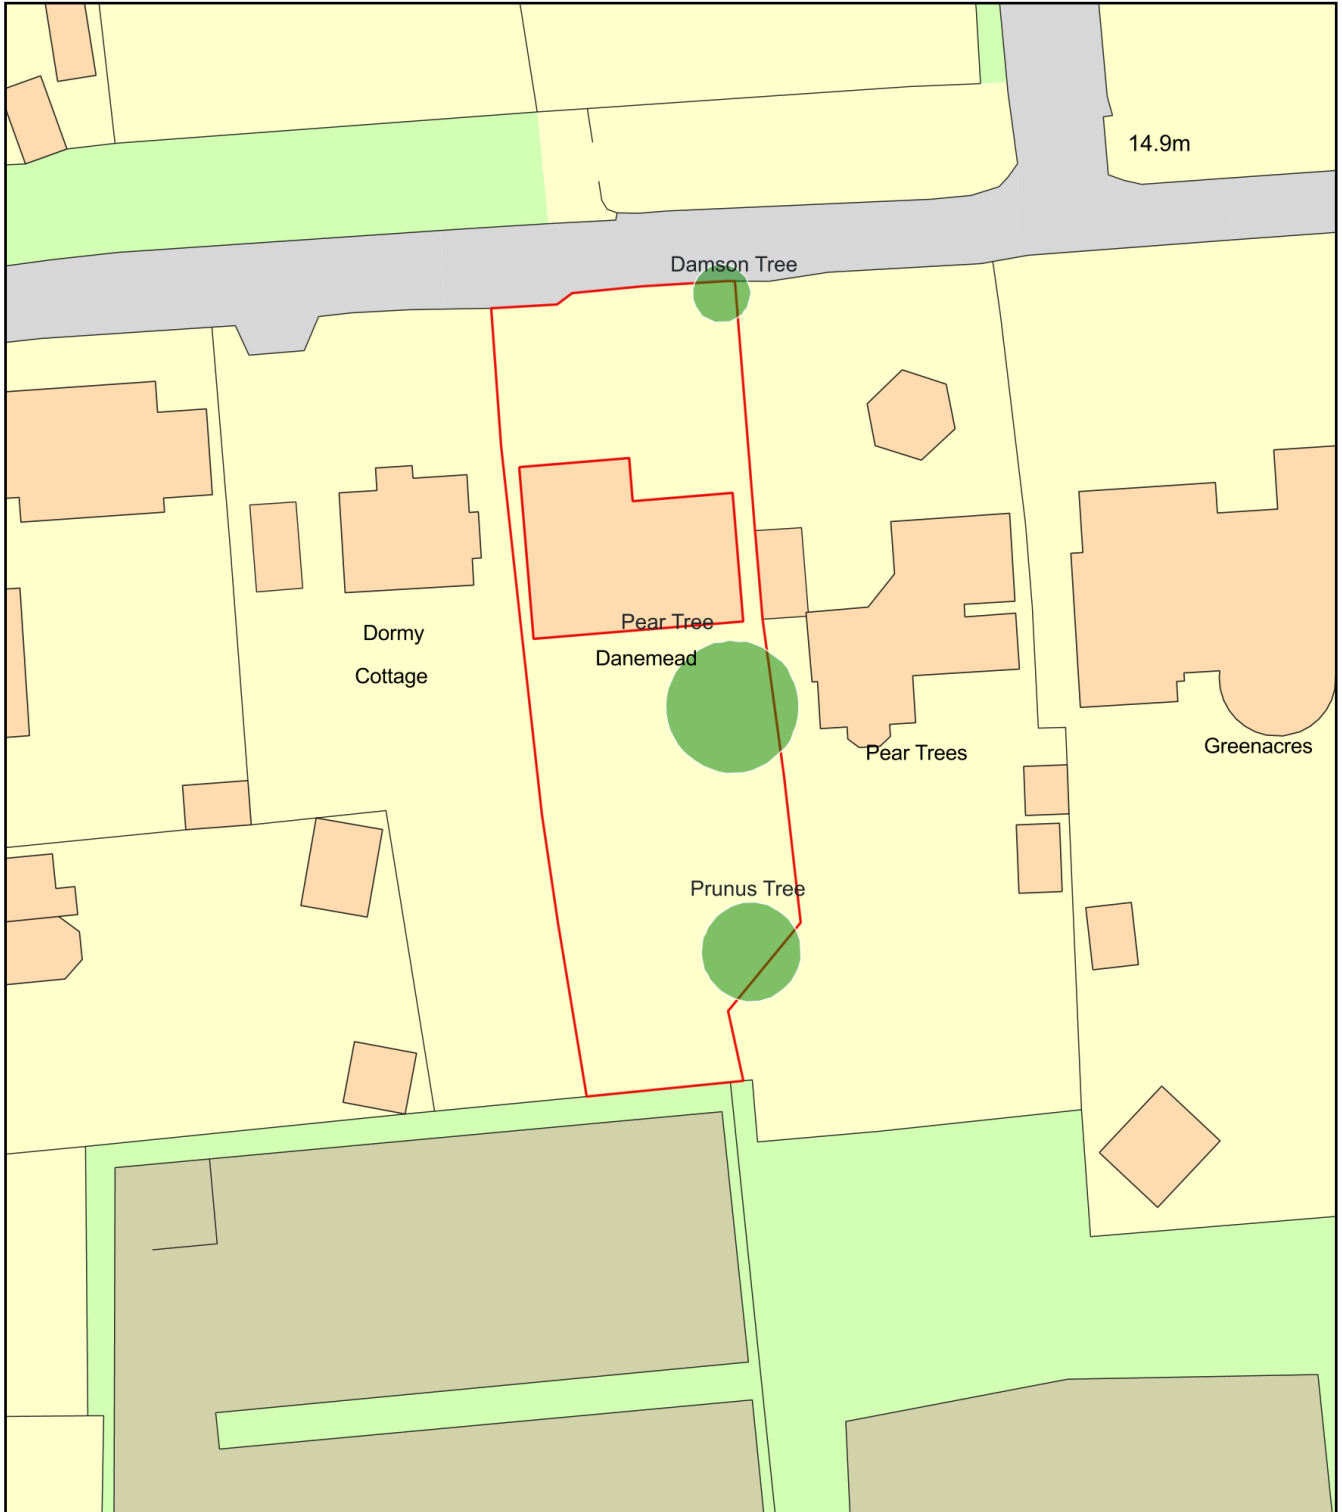

Danemead, The Drive, Chestfield CT3 3NW

Plan Produced for: Janice Meakin

Date Produced: 03 Jan 2024

Plan Reference Number: TQRQM24003122335347

Scale: 1:500 @ A4