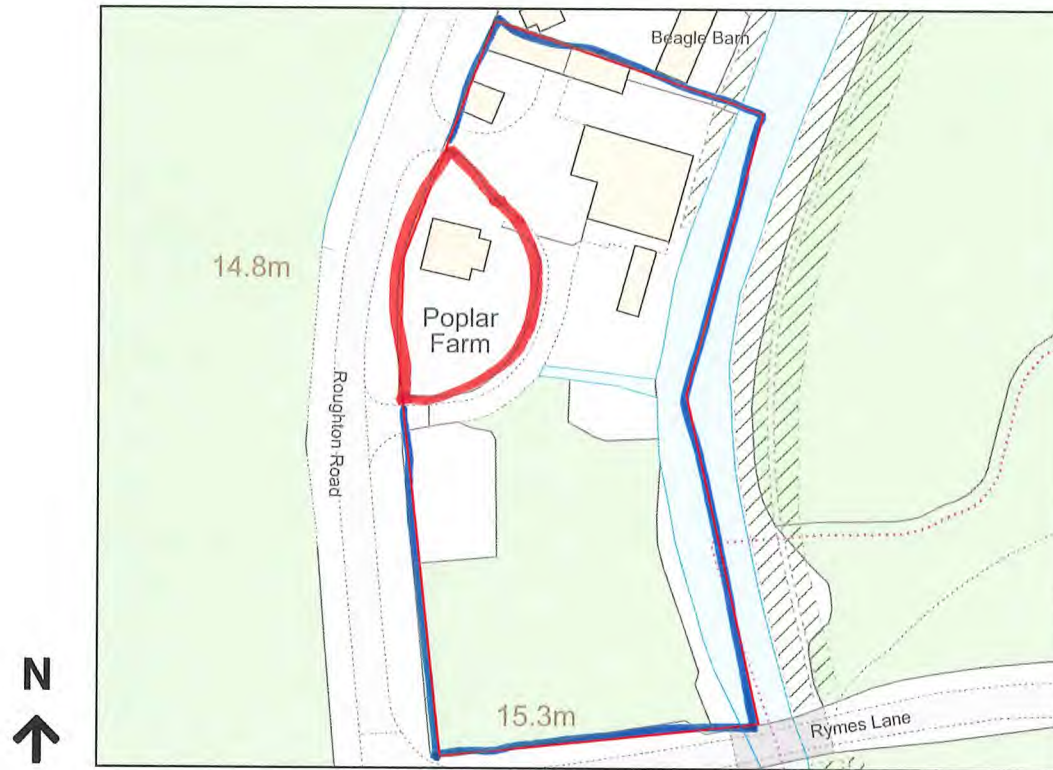

# Location Plan

Site Address: Poplar Farm, Roughton Road, Kirkby On Bain, LN10 6YL

Date Produced: 20-Dec-2023

Scale: 1:1250 @A4

Planning Portal Reference: PP-12676203v1