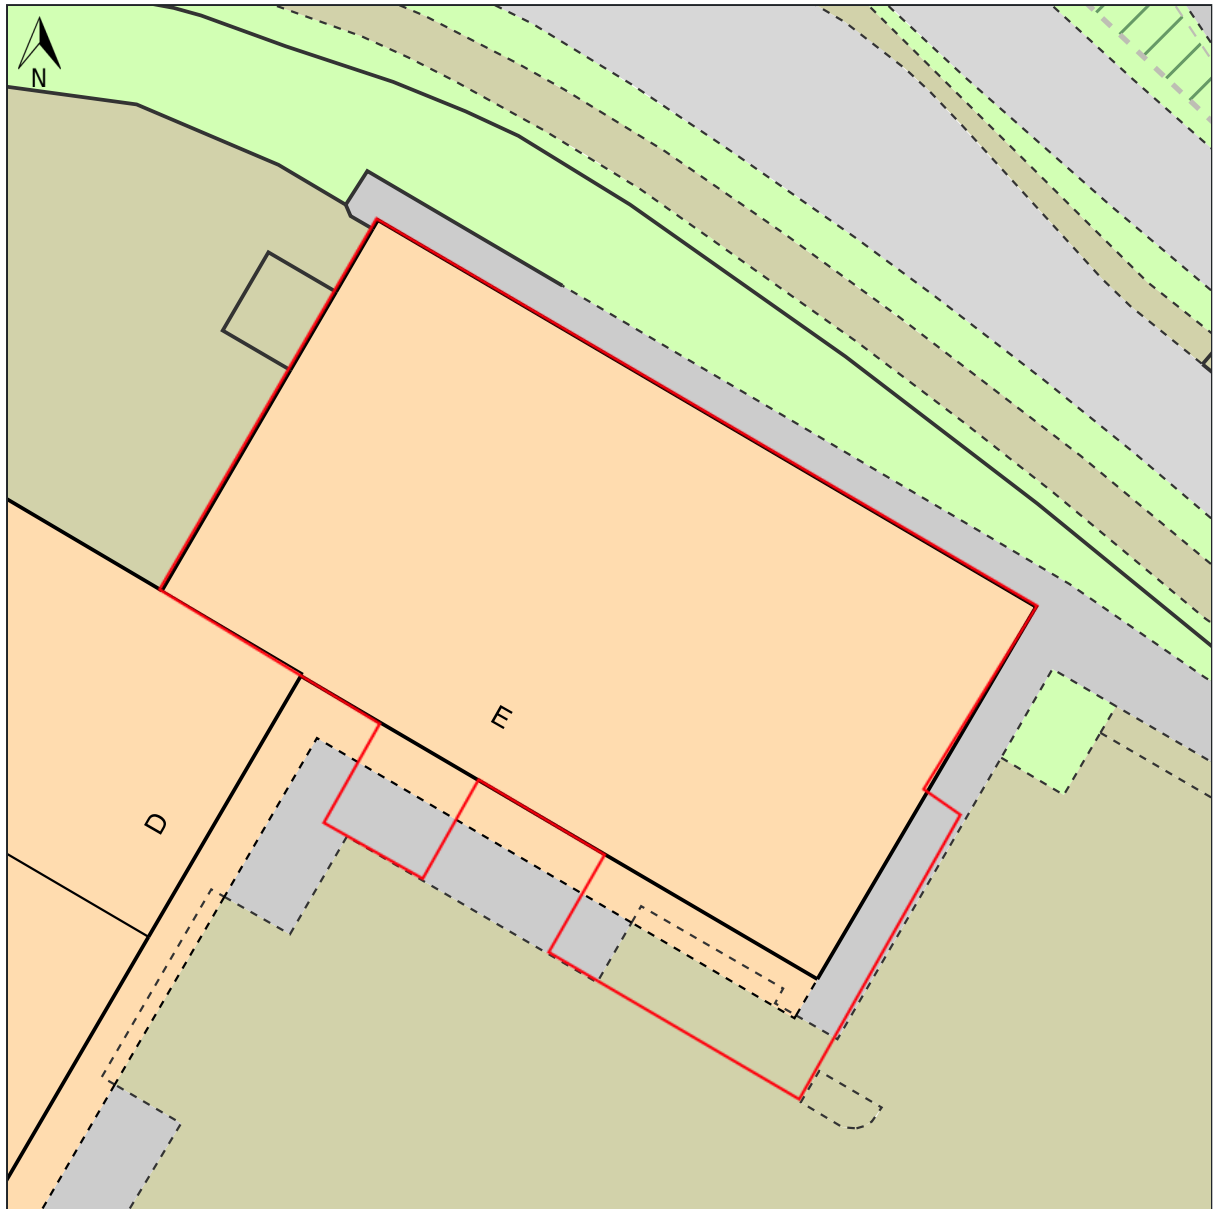

CARPETRIGHT PLC, UNIT 1, ALDERMOOR WAY, LONGWELL GREEN, SOUTH GLOUCESTERSHIRE

© Crown copyright and database rights, 2023. Ordnance Survey
0100031673 Created using Plans by Emapsite

0m 5m 10m 15m 20m 25m 30m 35m 40m

Scale: 1:500

Paper Size: A4

Notes: