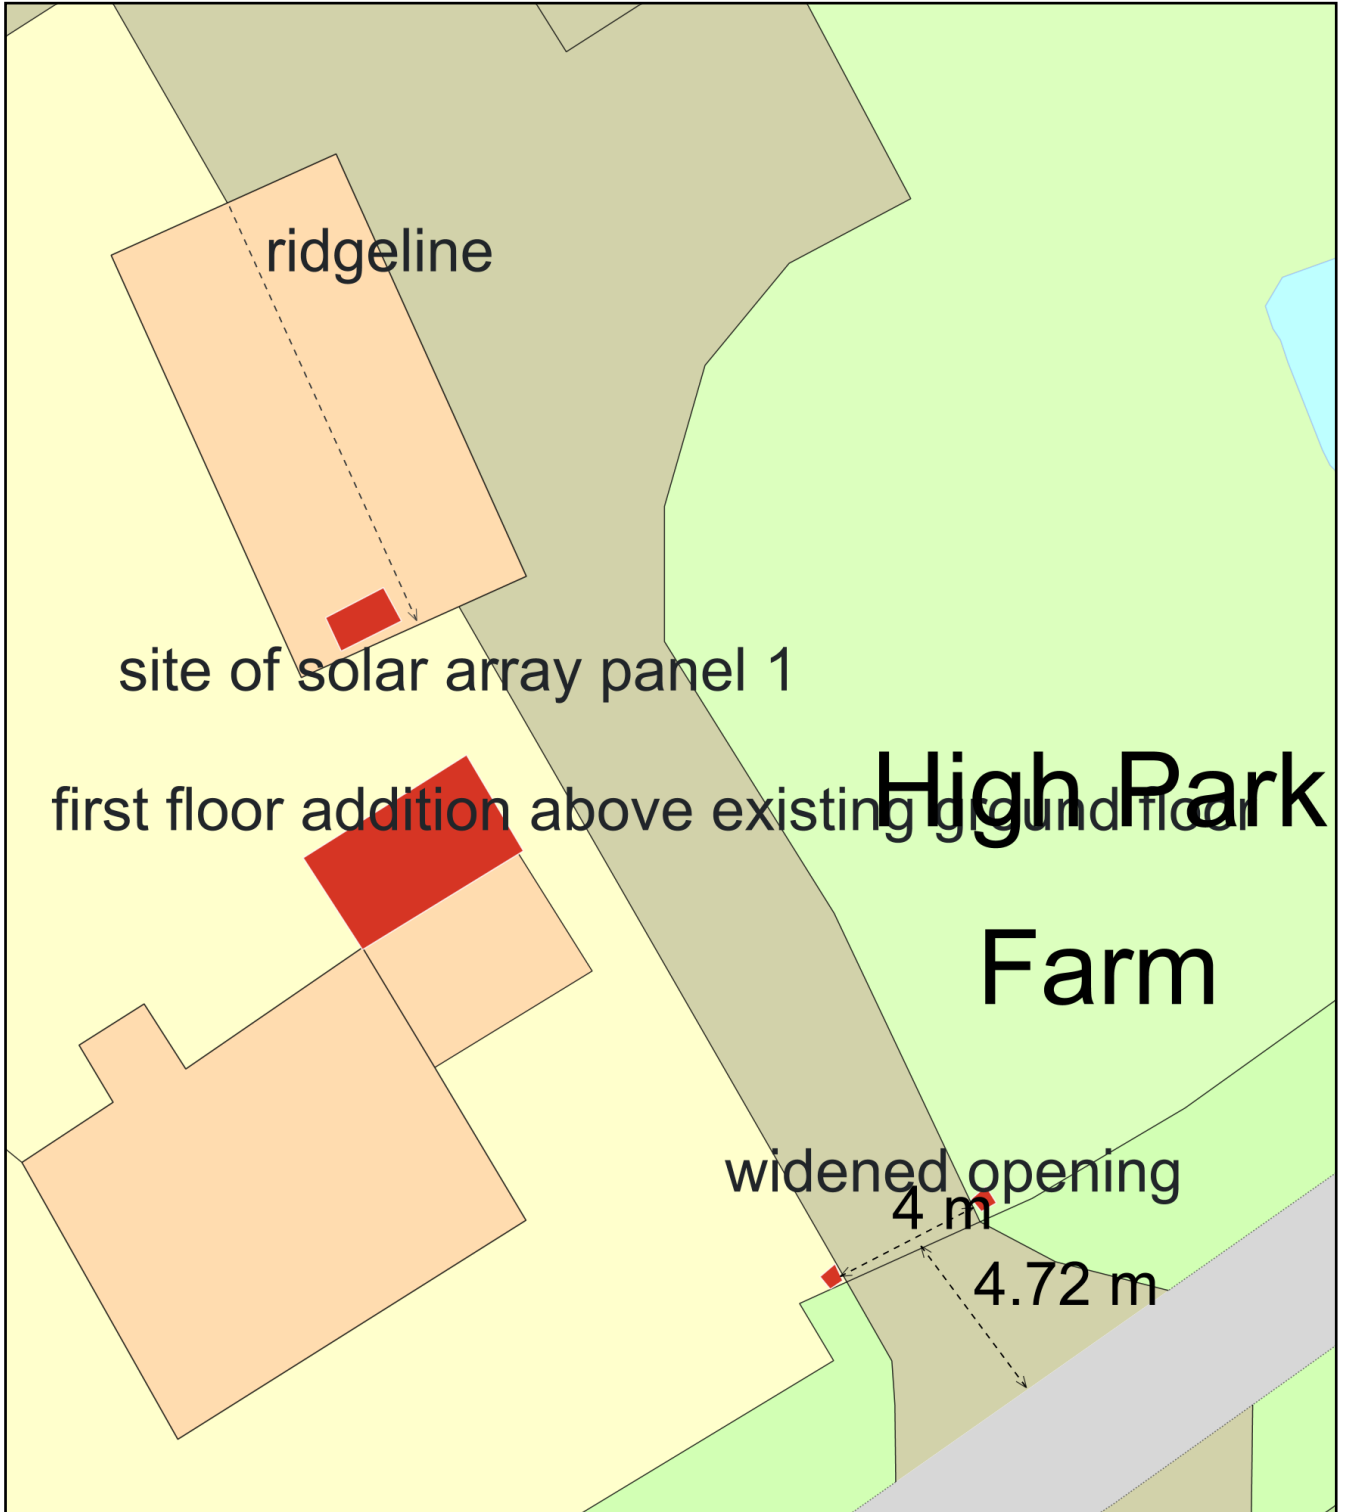

Site features Proposed

Plan Produced for: Max Lee
Date Produced: 19 Sep 2023
Plan Reference Number: TQRQM23262142135455
Scale: 1:200 @ A4