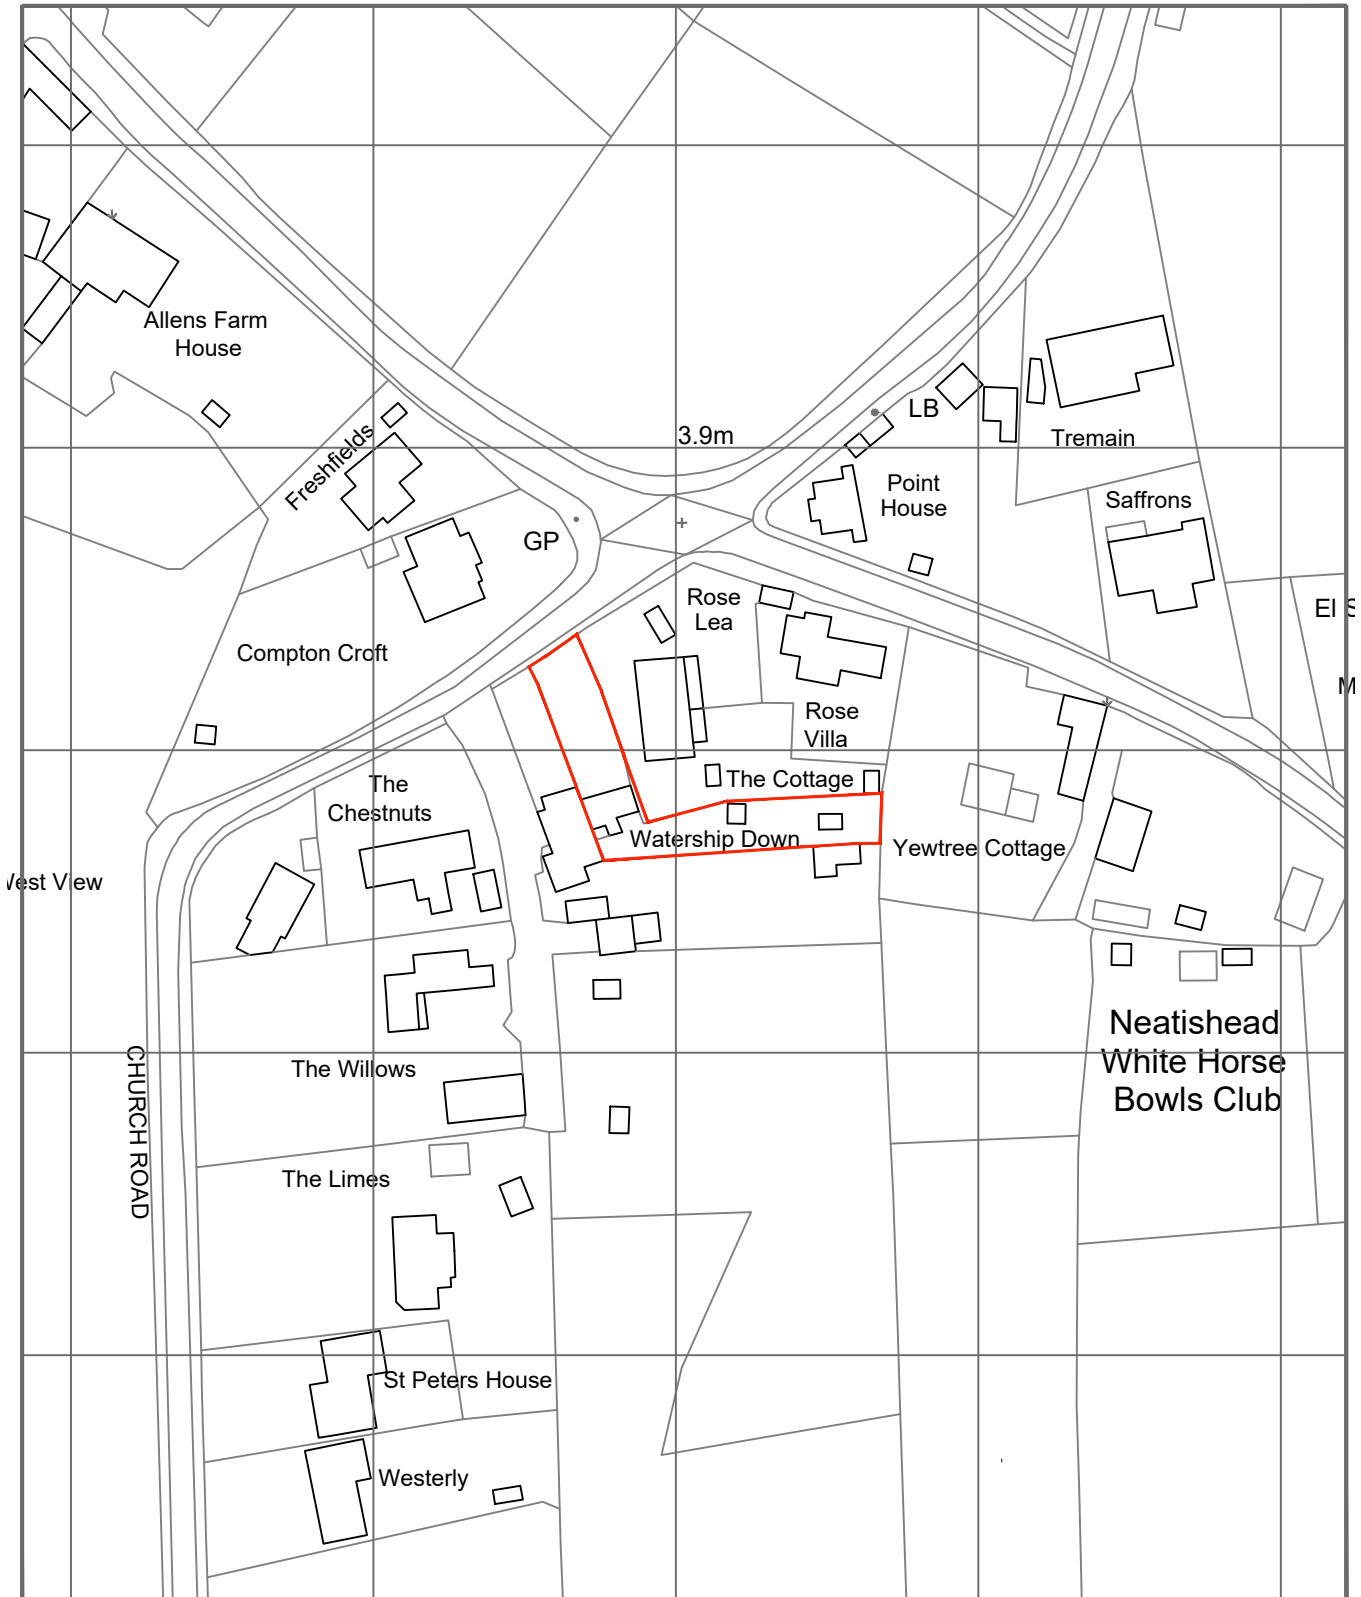

Scale 1:1250

Site Location Plan

Watership Down, Church Road, Neatishead, NR12 8BT