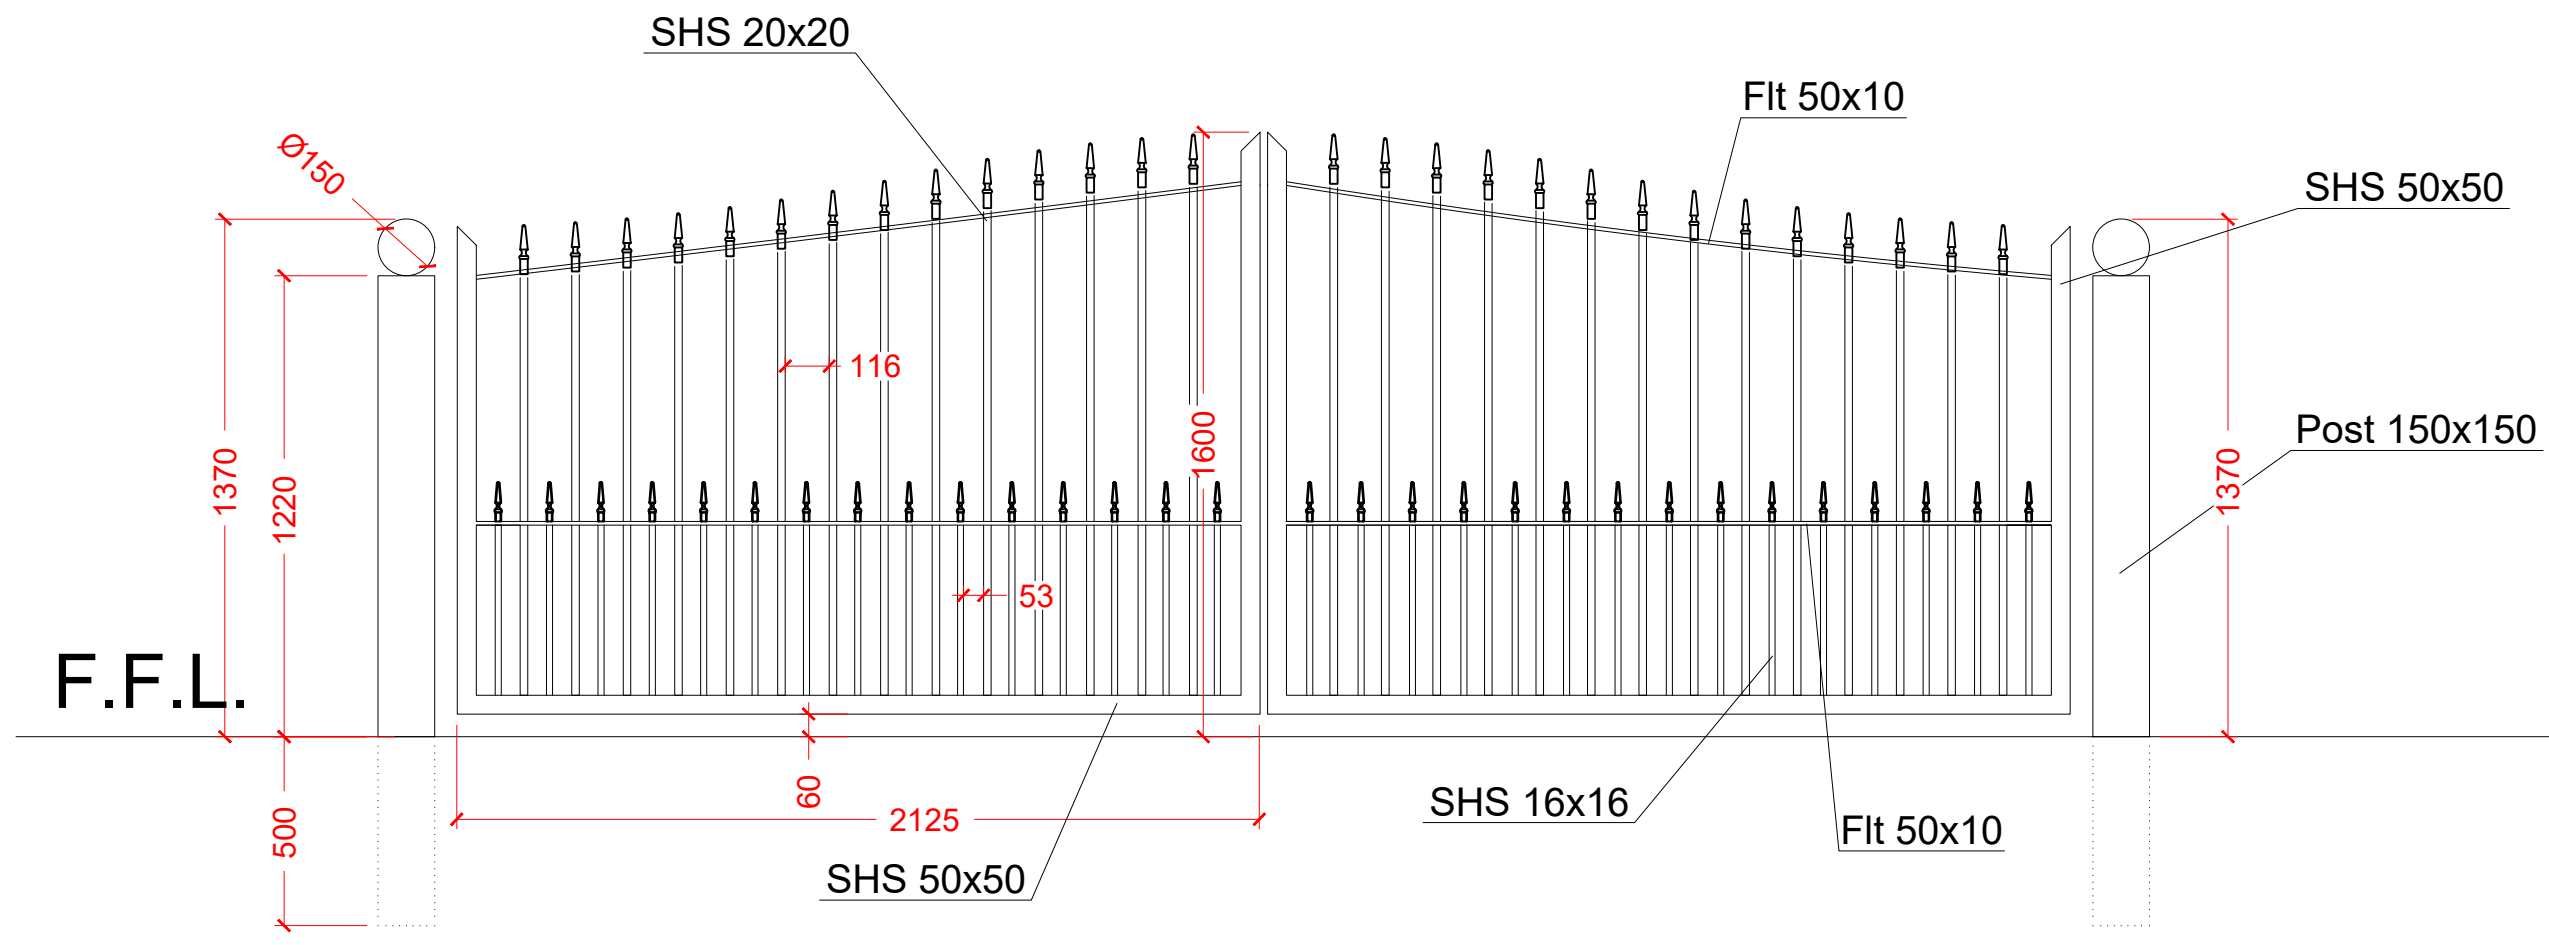

Front view - gate A

Top view - gate A

Galvanised + powder coat Black

LONDON GATES AND RAILINGS
 Guillmore Farm
 Sandy Lane London
 WD25 8HE
 info@londongatesandrailings.co.uk
 phone : 0208 537 1898
 mobile: 07954 584 843

CLIENT: Barry Welck
PROJECT ADDRESS : 4 Newlands Ave - WD7 8EL
DATE CREATED: 21.07.2023
DRAWN BY: GDM

DRAWING TITLE Scale Drawing NO: REV: 1
Scale [A.1] 1

Scale 1:20 @A3