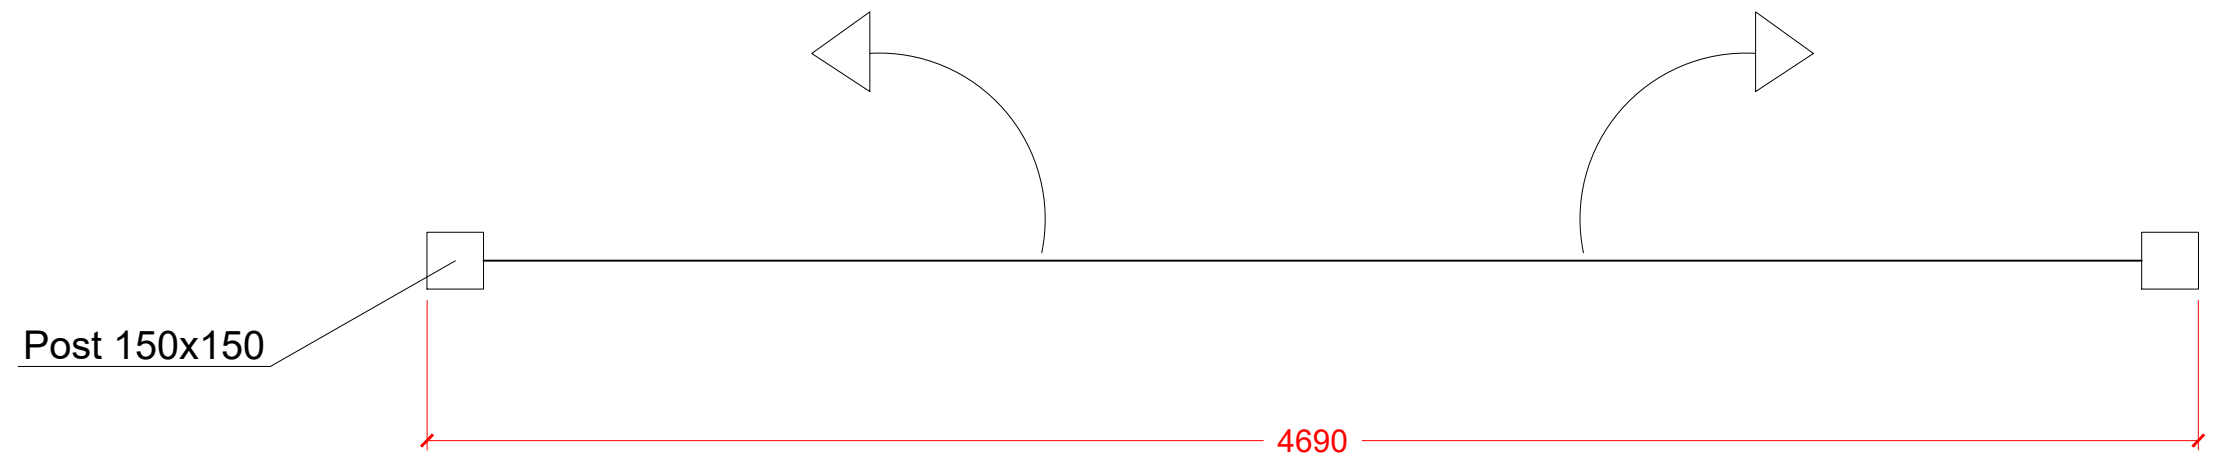

Top view - gate A

Galvanised + powder coat Black

LONDON GATES AND RAILINGS
Guillmore Farm
Sandy Lane London
WD25 8HE
info@londongatesandrailings.co.uk
phone : 0208 537 1898
mobile: 07954 584 843

CLIENT: Barry Welck
PROJECT ADDRESS : 4 Newlands Ave - WD7 8EL
DATE CREATED: 21.07.2023
DRAWN BY: GDM

DRAWING TITLE Scale Drawing NO: REV: 1
Scale [A.1] 1

Scale 1:20 @A3