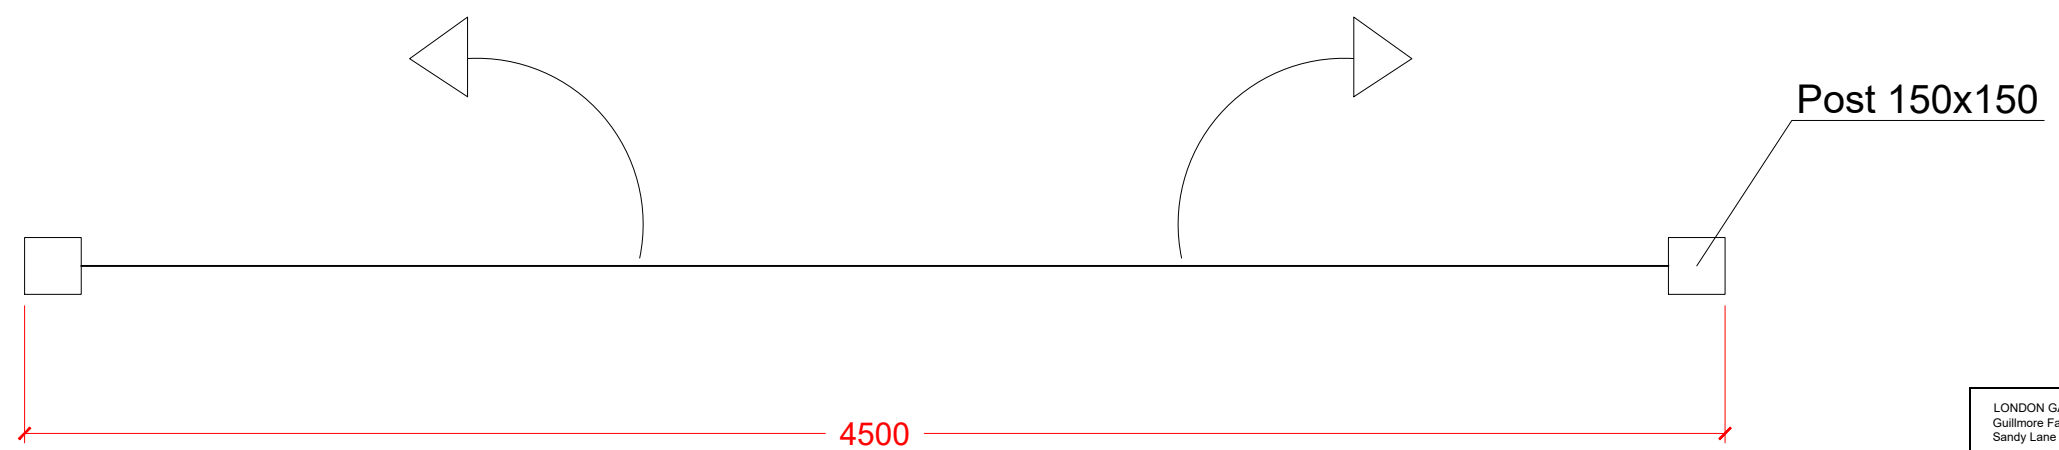

Front view - gate B

Top view - gate B

Galvanised + powder coat Black

LONDON GATES AND RAILINGS Guillmore Farm Sandy Lane London WD25 8HE info@londongatesandrailings.co.uk phone : 0208 537 1898 mobile: 07954 584 843	
CLIENT: Barry Welck	DATE CREATED 21.07.2023
PROJECT ADDRESS : 4 Newlands Ave - WD7 8EL	DRAWN BY: GDM
DRAWING TITLE SCALE DRAWING NO: REV: 1 Double gate with automation - A	[A.1] 1