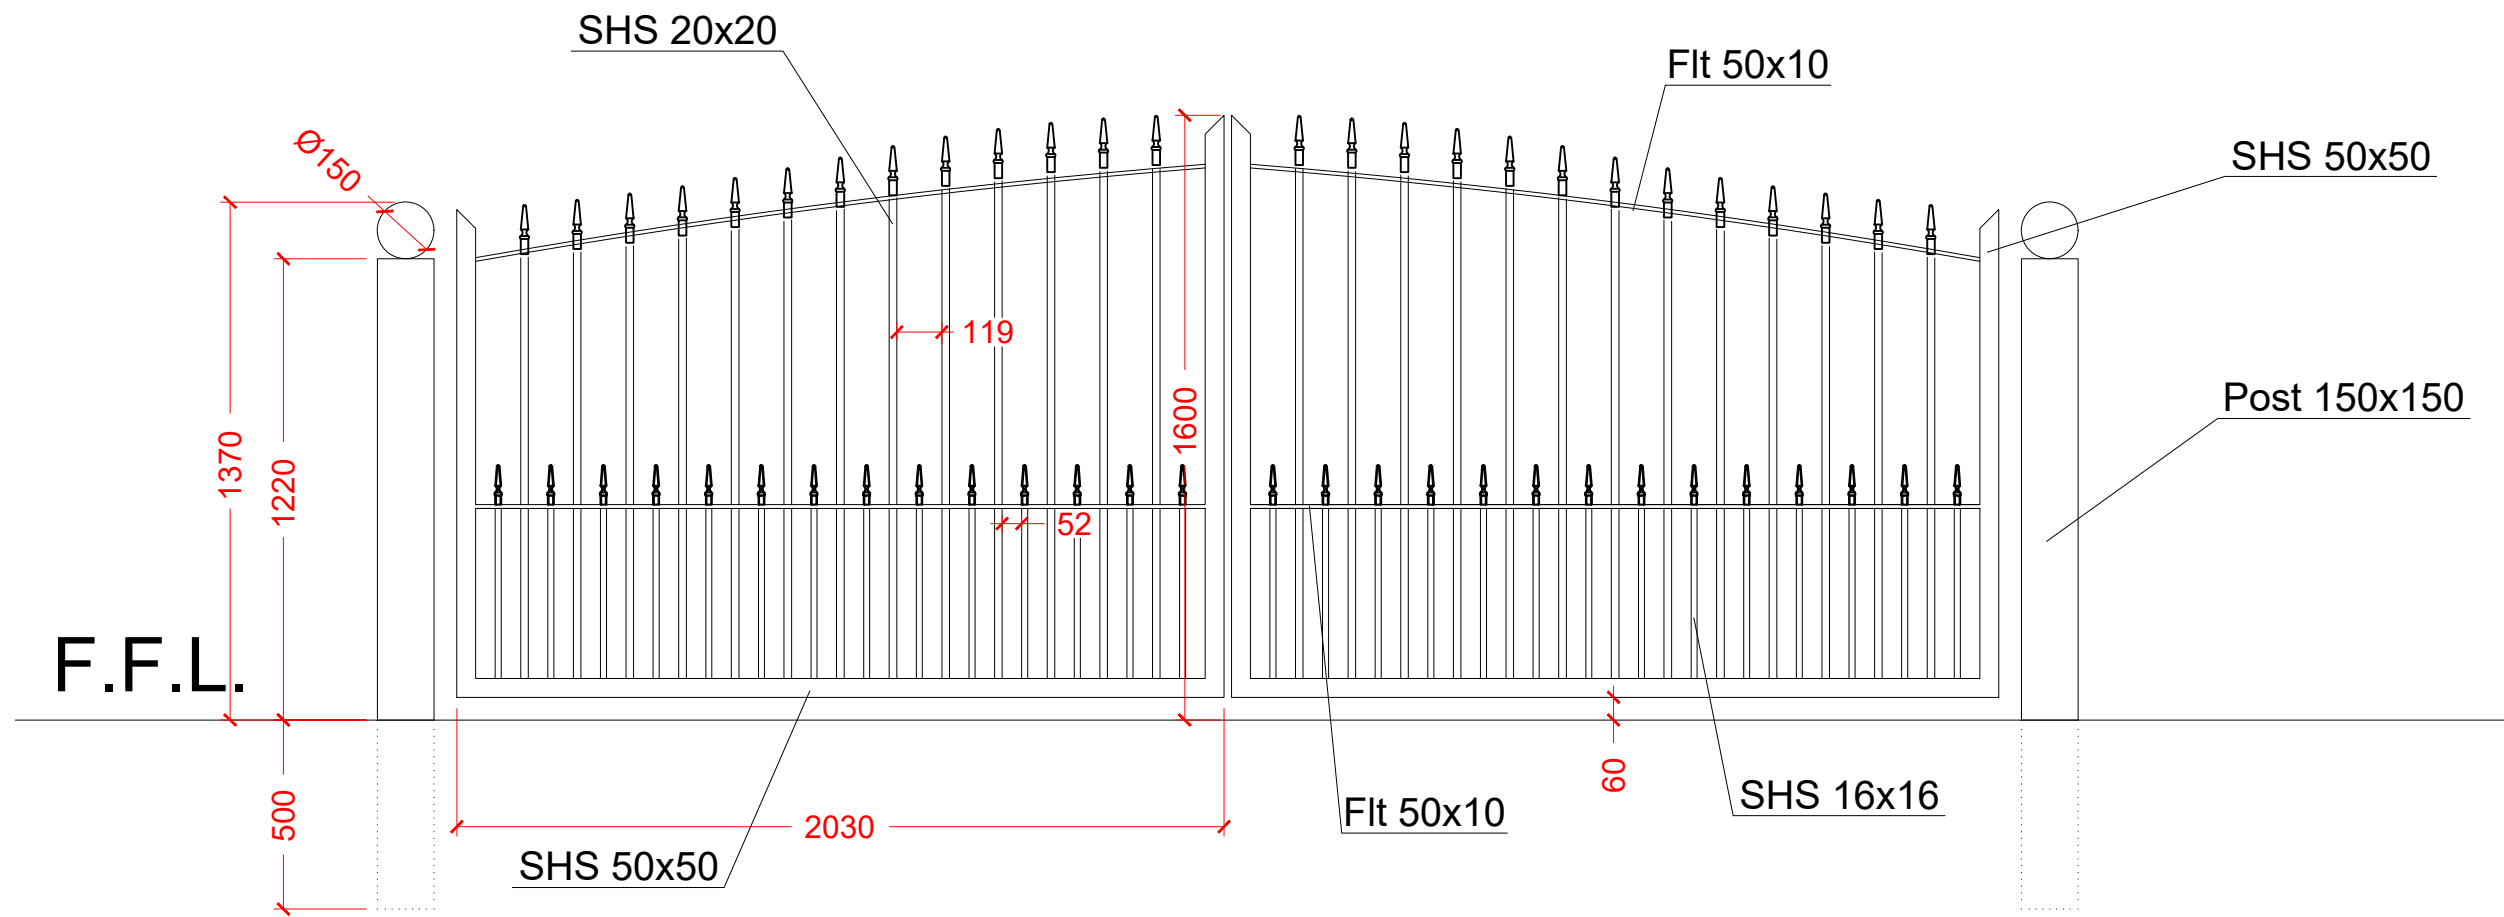

Front view - gate B

Top view - gate B

Galvanised + powder coat Black

LONDON GATES AND RAILINGS Guillmore Farm Sandy Lane London WD25 8HE info@londongatesandrailings.co.uk phone : 0208 537 1898 mobile: 07954 584 843	
CLIENT: Barry Welck	DATE CREATED 21.07.2023
PROJECT ADDRESS : 4 Newlands Ave - WD7 8EL	DRAWN BY: GDM
DRAWING TITLE SCALE DRAWING NO: REV: 1 Double gate with automation - A	[A.1] 1