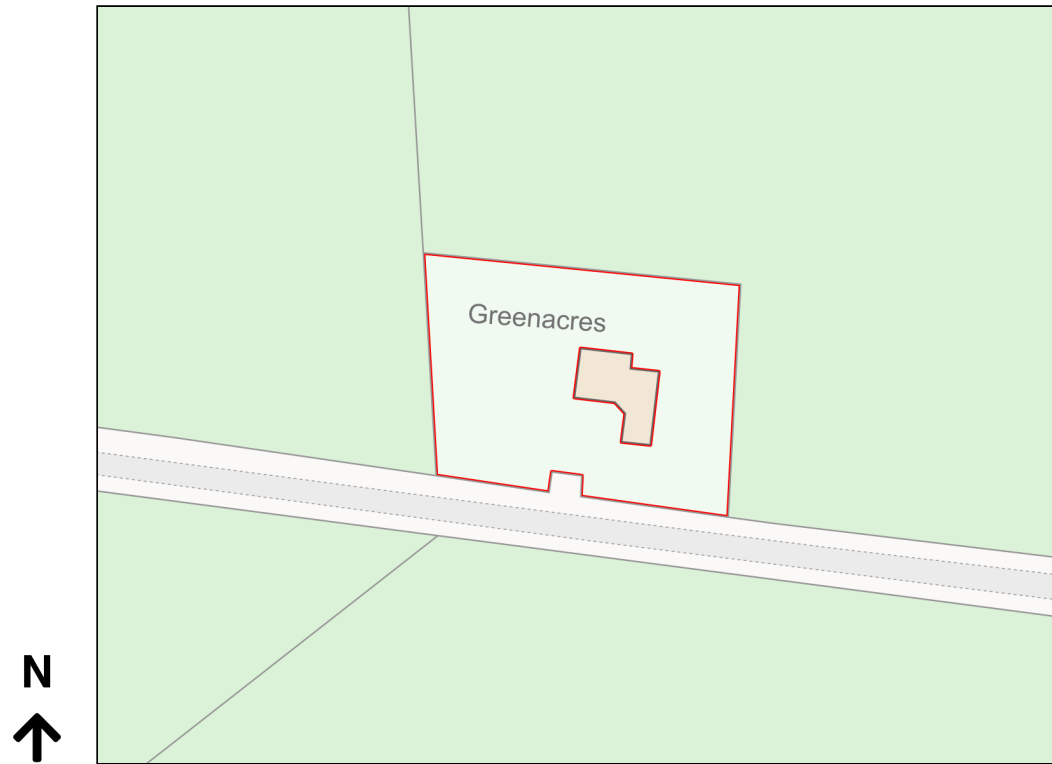

Location Plan

Site Address: Greenacres, The Common, Surlingham, NR14 7AP

Date Produced: 02-Jan-2024

Scale: 1:1250 @A4

Planning Portal Reference: PP-12706754v1