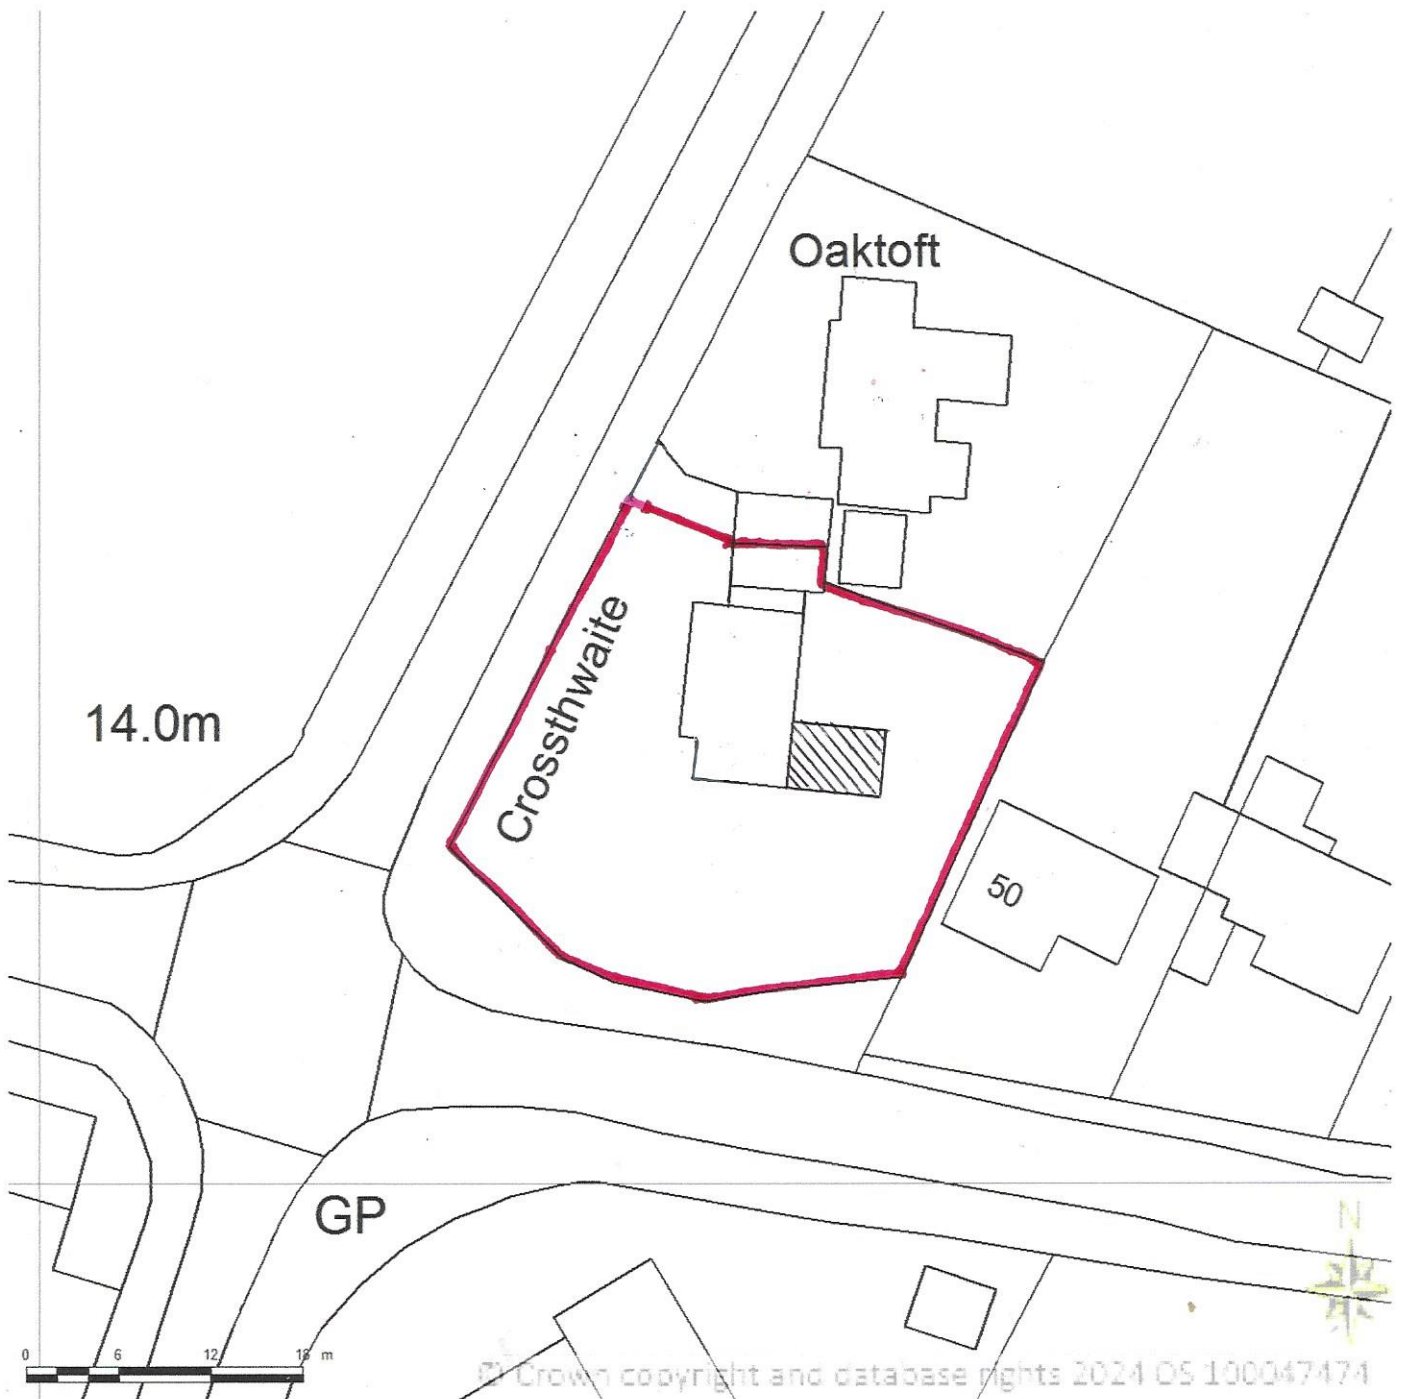

BLOCK/SITE PLAN  
AREA 90m x 90m  
SCALE 1:500 on A4  
CENTRE COORDINATES: 640843, 298731

Supplied by Streetwise Maps Ltd  
[www.streetwise.net](http://www.streetwise.net)  
Licence No: 100047474  
03/01/2024 23:17:30

Crossthwaite, New Road, Norton Subcourse, Norfolk, NR14 6RX.