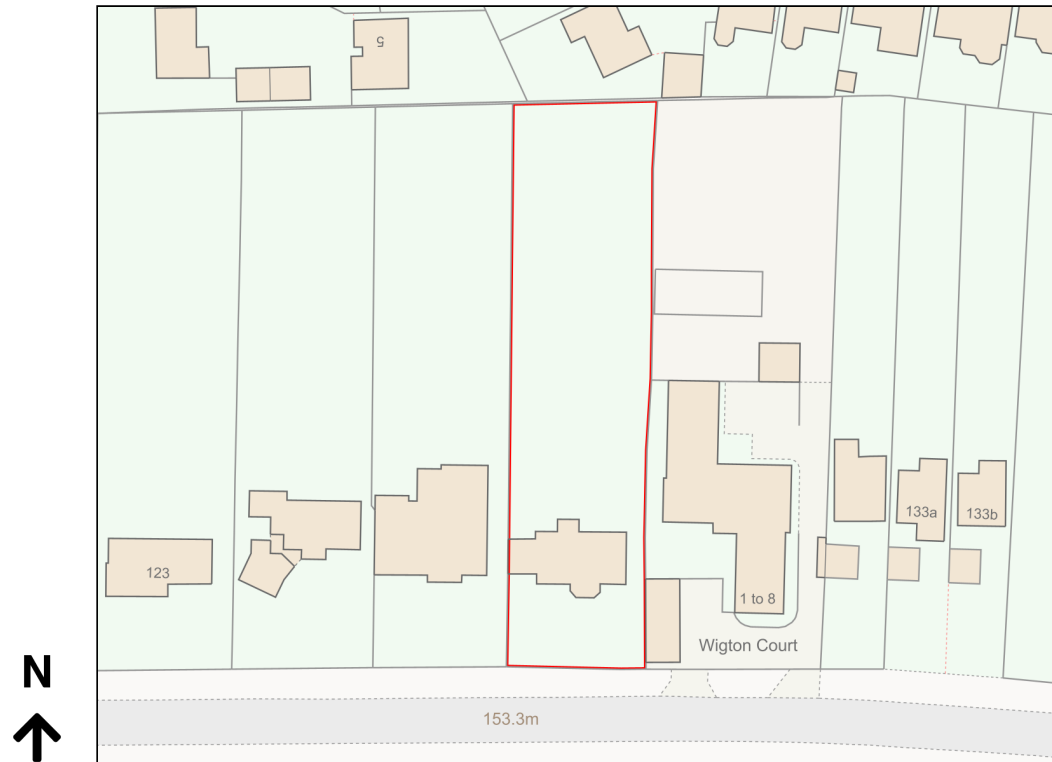

# Location Plan

Site Address: 129, Wigton Lane, Alwoodley, Leeds, LS17 8SH

Date Produced: 04-Dec-2023

Scale: 1:1250 @A4

Planning Portal Reference: PP-12643835v1