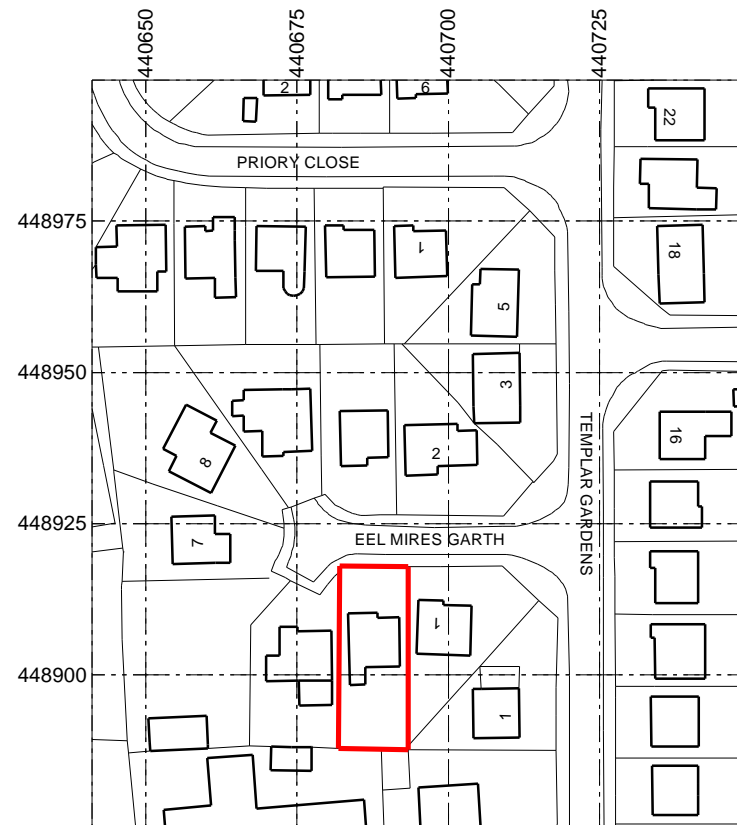

BLOCK PLAN  
1:500

Ordnance Survey, (c) Crown Copyright 2023. All rights reserved. Licence number 100022432

LOCATION PLAN  
1:1250

**Notes**  
This document and its design content is copyright ©. It shall be read in conjunction with all other associated project information including models, specifications, schedules and related consultants documents. Do not scale from documents. All dimensions to be checked on site. Immediately report any discrepancies, errors or omissions on this document to the Originator. If in doubt ASK.

Revisions		
P01	Issued for Planning	17/12/2023

**Title**  
LOCATION PLAN /  
BLOCK PLAN

**Project**  
3 EEL MIRES GARTH  
WETHERBY  
LS22 7TQ

**Client**  
MR & MRS KEENAN

Drawing No.							
project	originator	zone	level	type	role	number	rev
EMG	SDS	- XX	- XX	- DR	- A	0001	P01

Scale @ A3 1:500 / 1:1250	Project No. 23008
Date 17/12/2023	Drawn C.COSTA