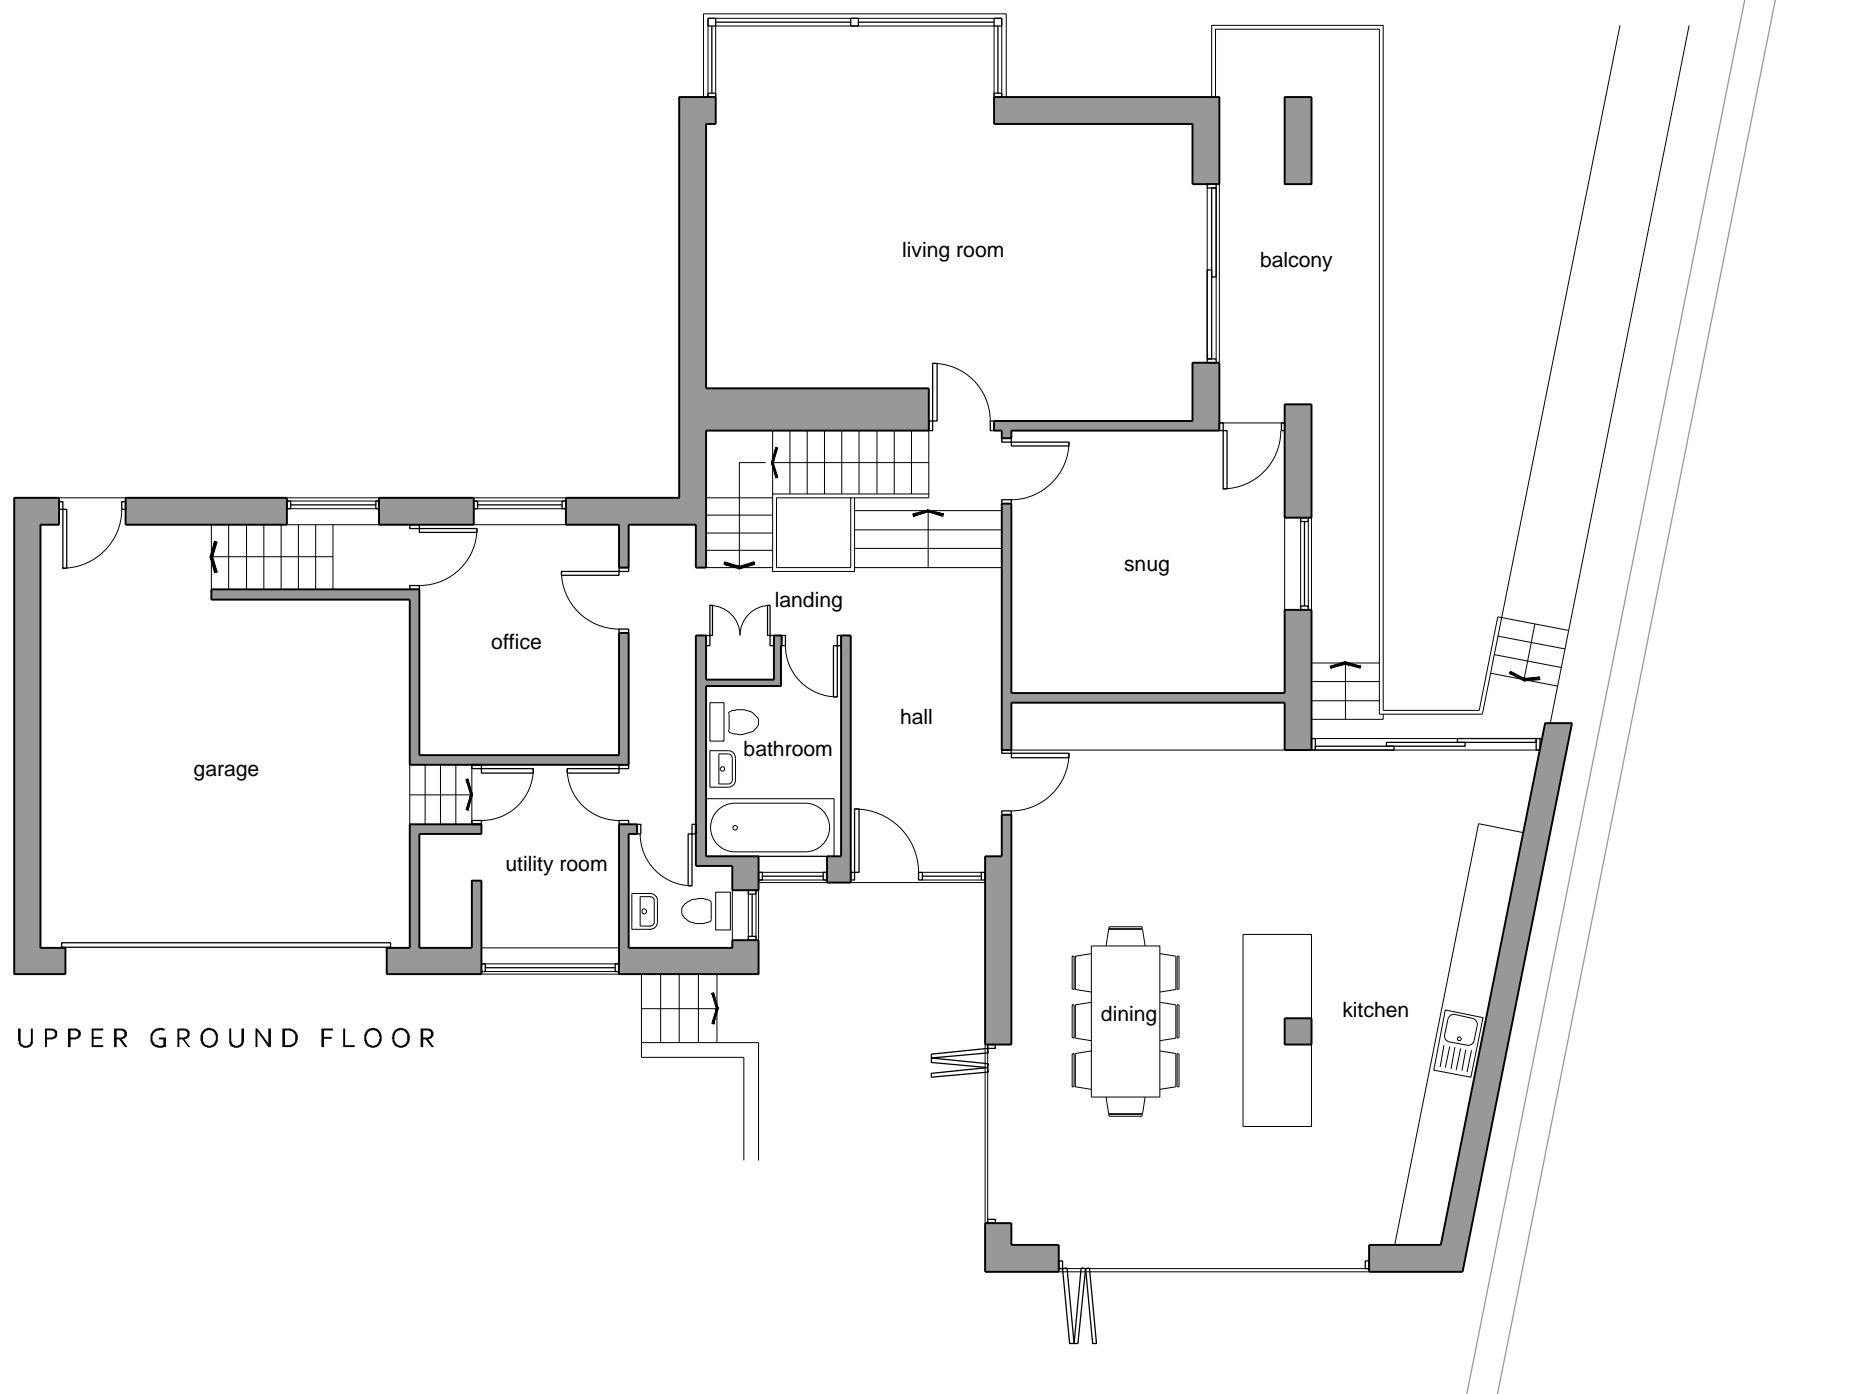

FIRST FLOOR

UPPER GROUND FLOOR

MAC LEAN
ARCHITECTURE

19 York Place | Knaresborough | North Yorkshire HG5 0AD

**SIDE AND ROOF EXTENSIONS TO HIGHFIELD HOUSE,
TRIP GARTH, LINTON**

Proposed Plans

Scale 1:100@A3	Date 16.11.2023
Job no. 159	Drawing no. (PL)03B