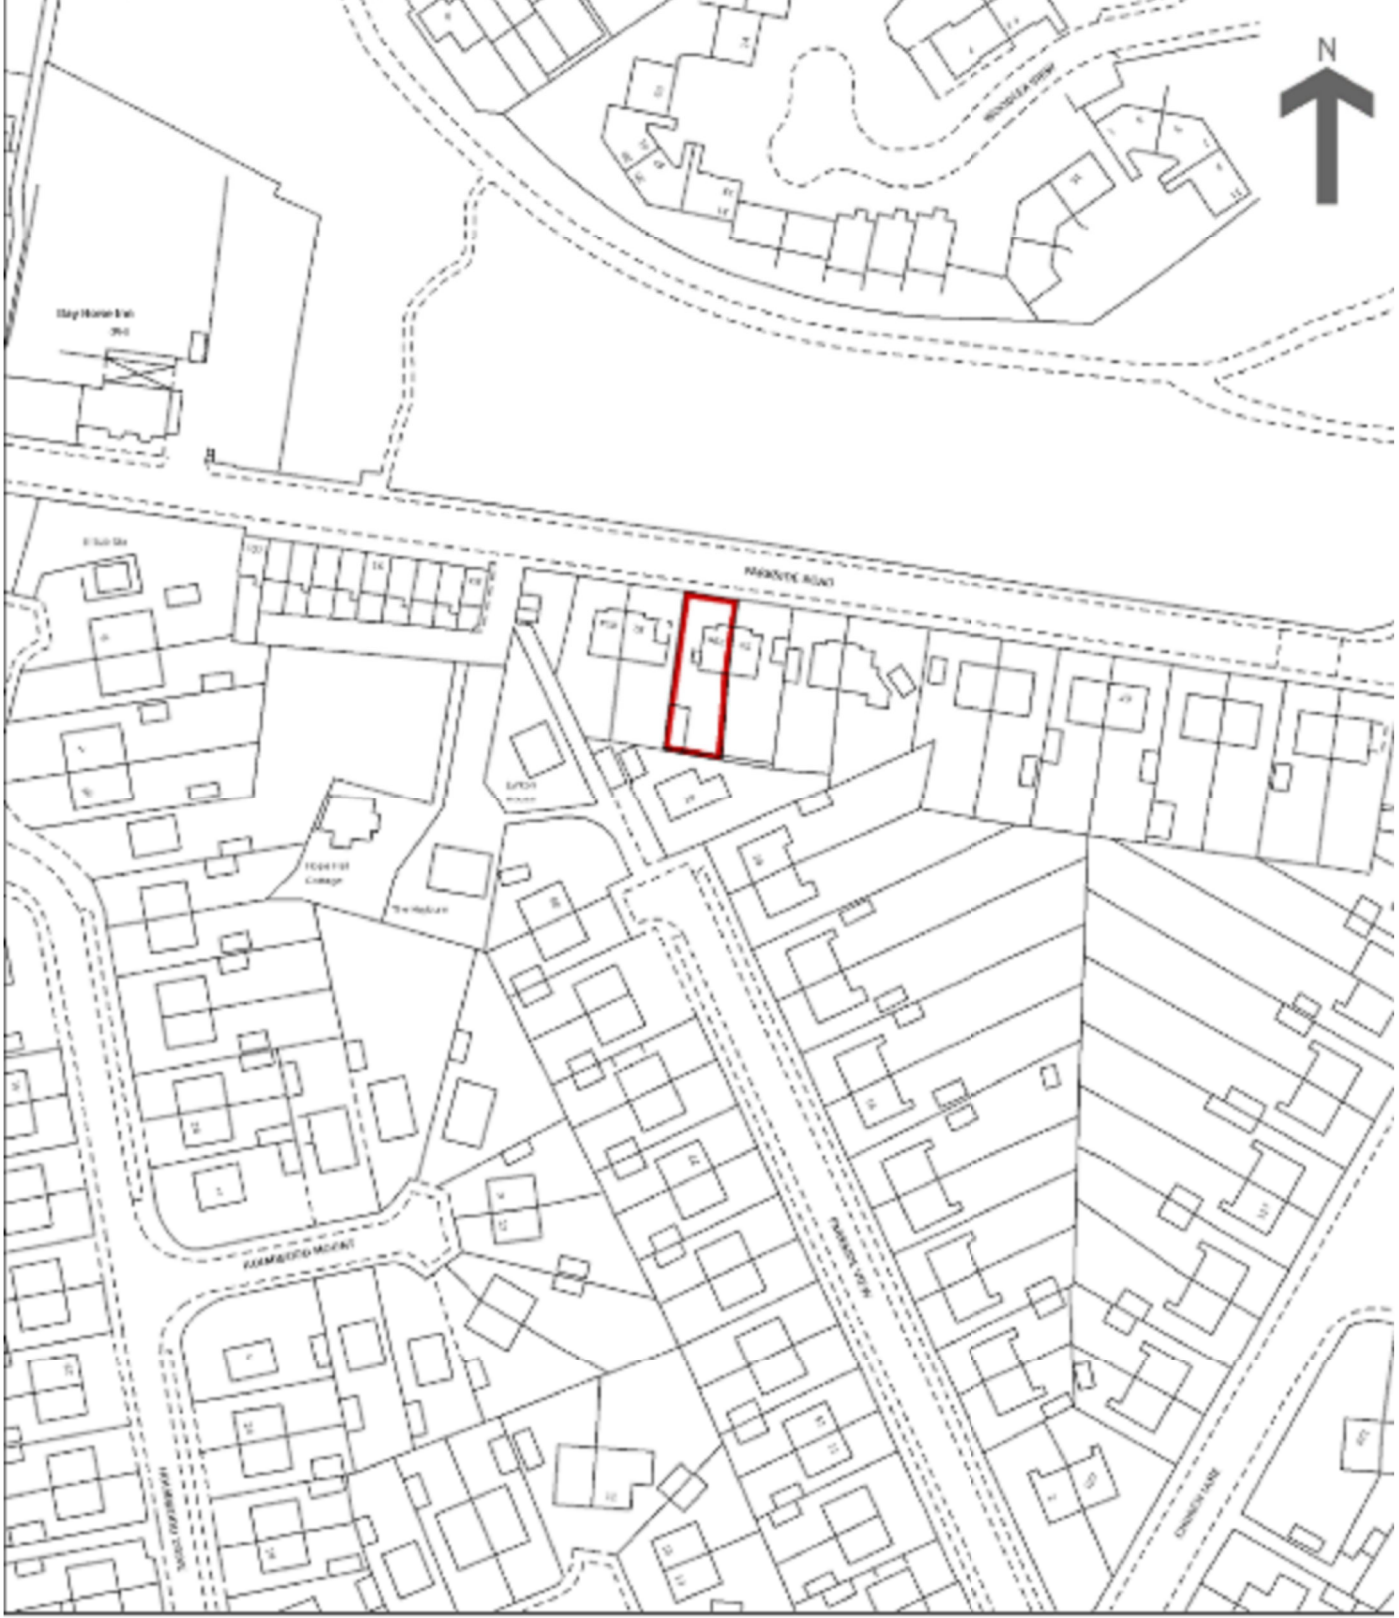

HM Land Registry
Current title plan

Title number **WYK810930**
Ordnance Survey map reference **SE2837NE**
Scale **1:1250**
Administrative area **West Yorkshire : Leeds**

© Crown Copyright. Produced by HM Land Registry. Reproduction in whole or in part is prohibited without the prior written permission of Ordnance Survey. Licence Number 100026314

 Site Location Plan

- notes:
1. DO NOT SCALE FROM THIS DRAWING - USE FIGURED DIMENSIONS ONLY.
 2. TO BE READ IN CONJUNCTION WITH ALL OTHER CONSULTANTS / SPECIALISTS DRAWINGS. REPORT ANY DISCREPANCIES BEFORE AFFECTED WORK COMMENCES.
 3. ALL SETTING OUT DIMENSIONS TO BE CHECKED ON SITE BY CONTRACTOR BEFORE WORK COMMENCES.

REVISIONS | 1 Issued for planning

23.12.13
DATE: DRAWN: CHECK

CLIENT	Owner
PROJECT	79A Parkside Road
TITLE	Existing Site Location Plan
NUMBER	2211_P106
REVISION	1
STATUS	Planning
SCALE	1 : 1250 @ A3
DATE	12/13/23
DRAWN BY	Author
CHECKED BY	Checker