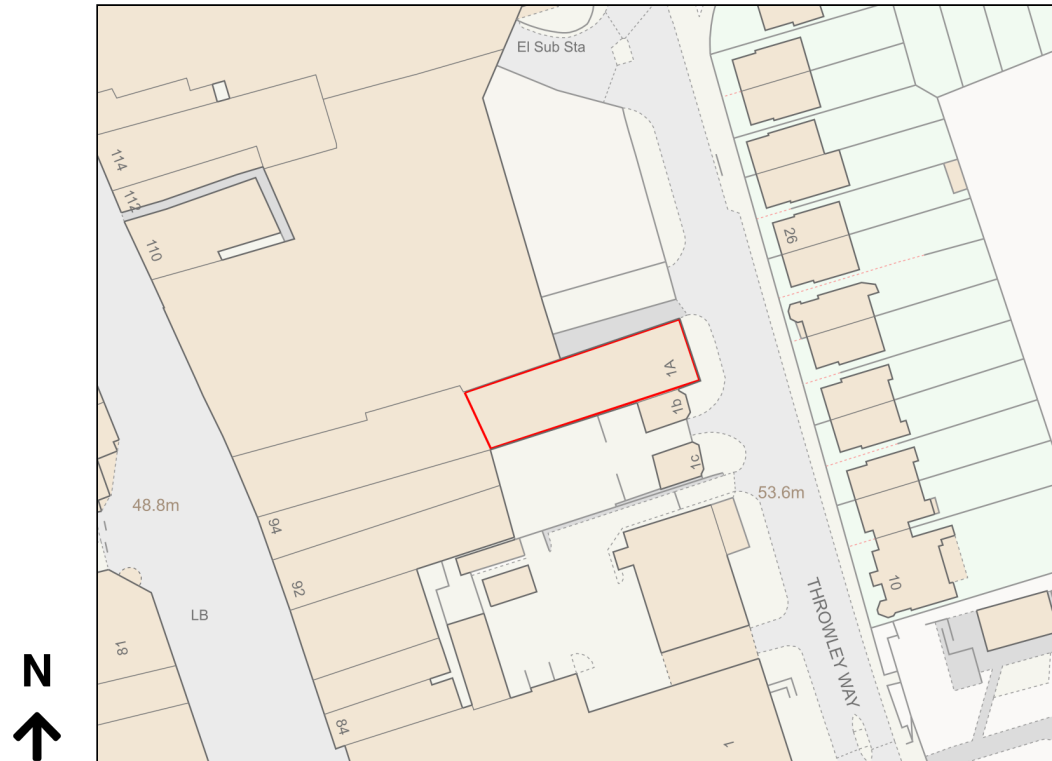

Location Plan

Site Address: Rileys, 1a, Throwley Way, Sutton, SM1 4AF

Date Produced: 18-Dec-2023

Scale: 1:1250 @A4

Planning Portal Reference: PP-12508520v1