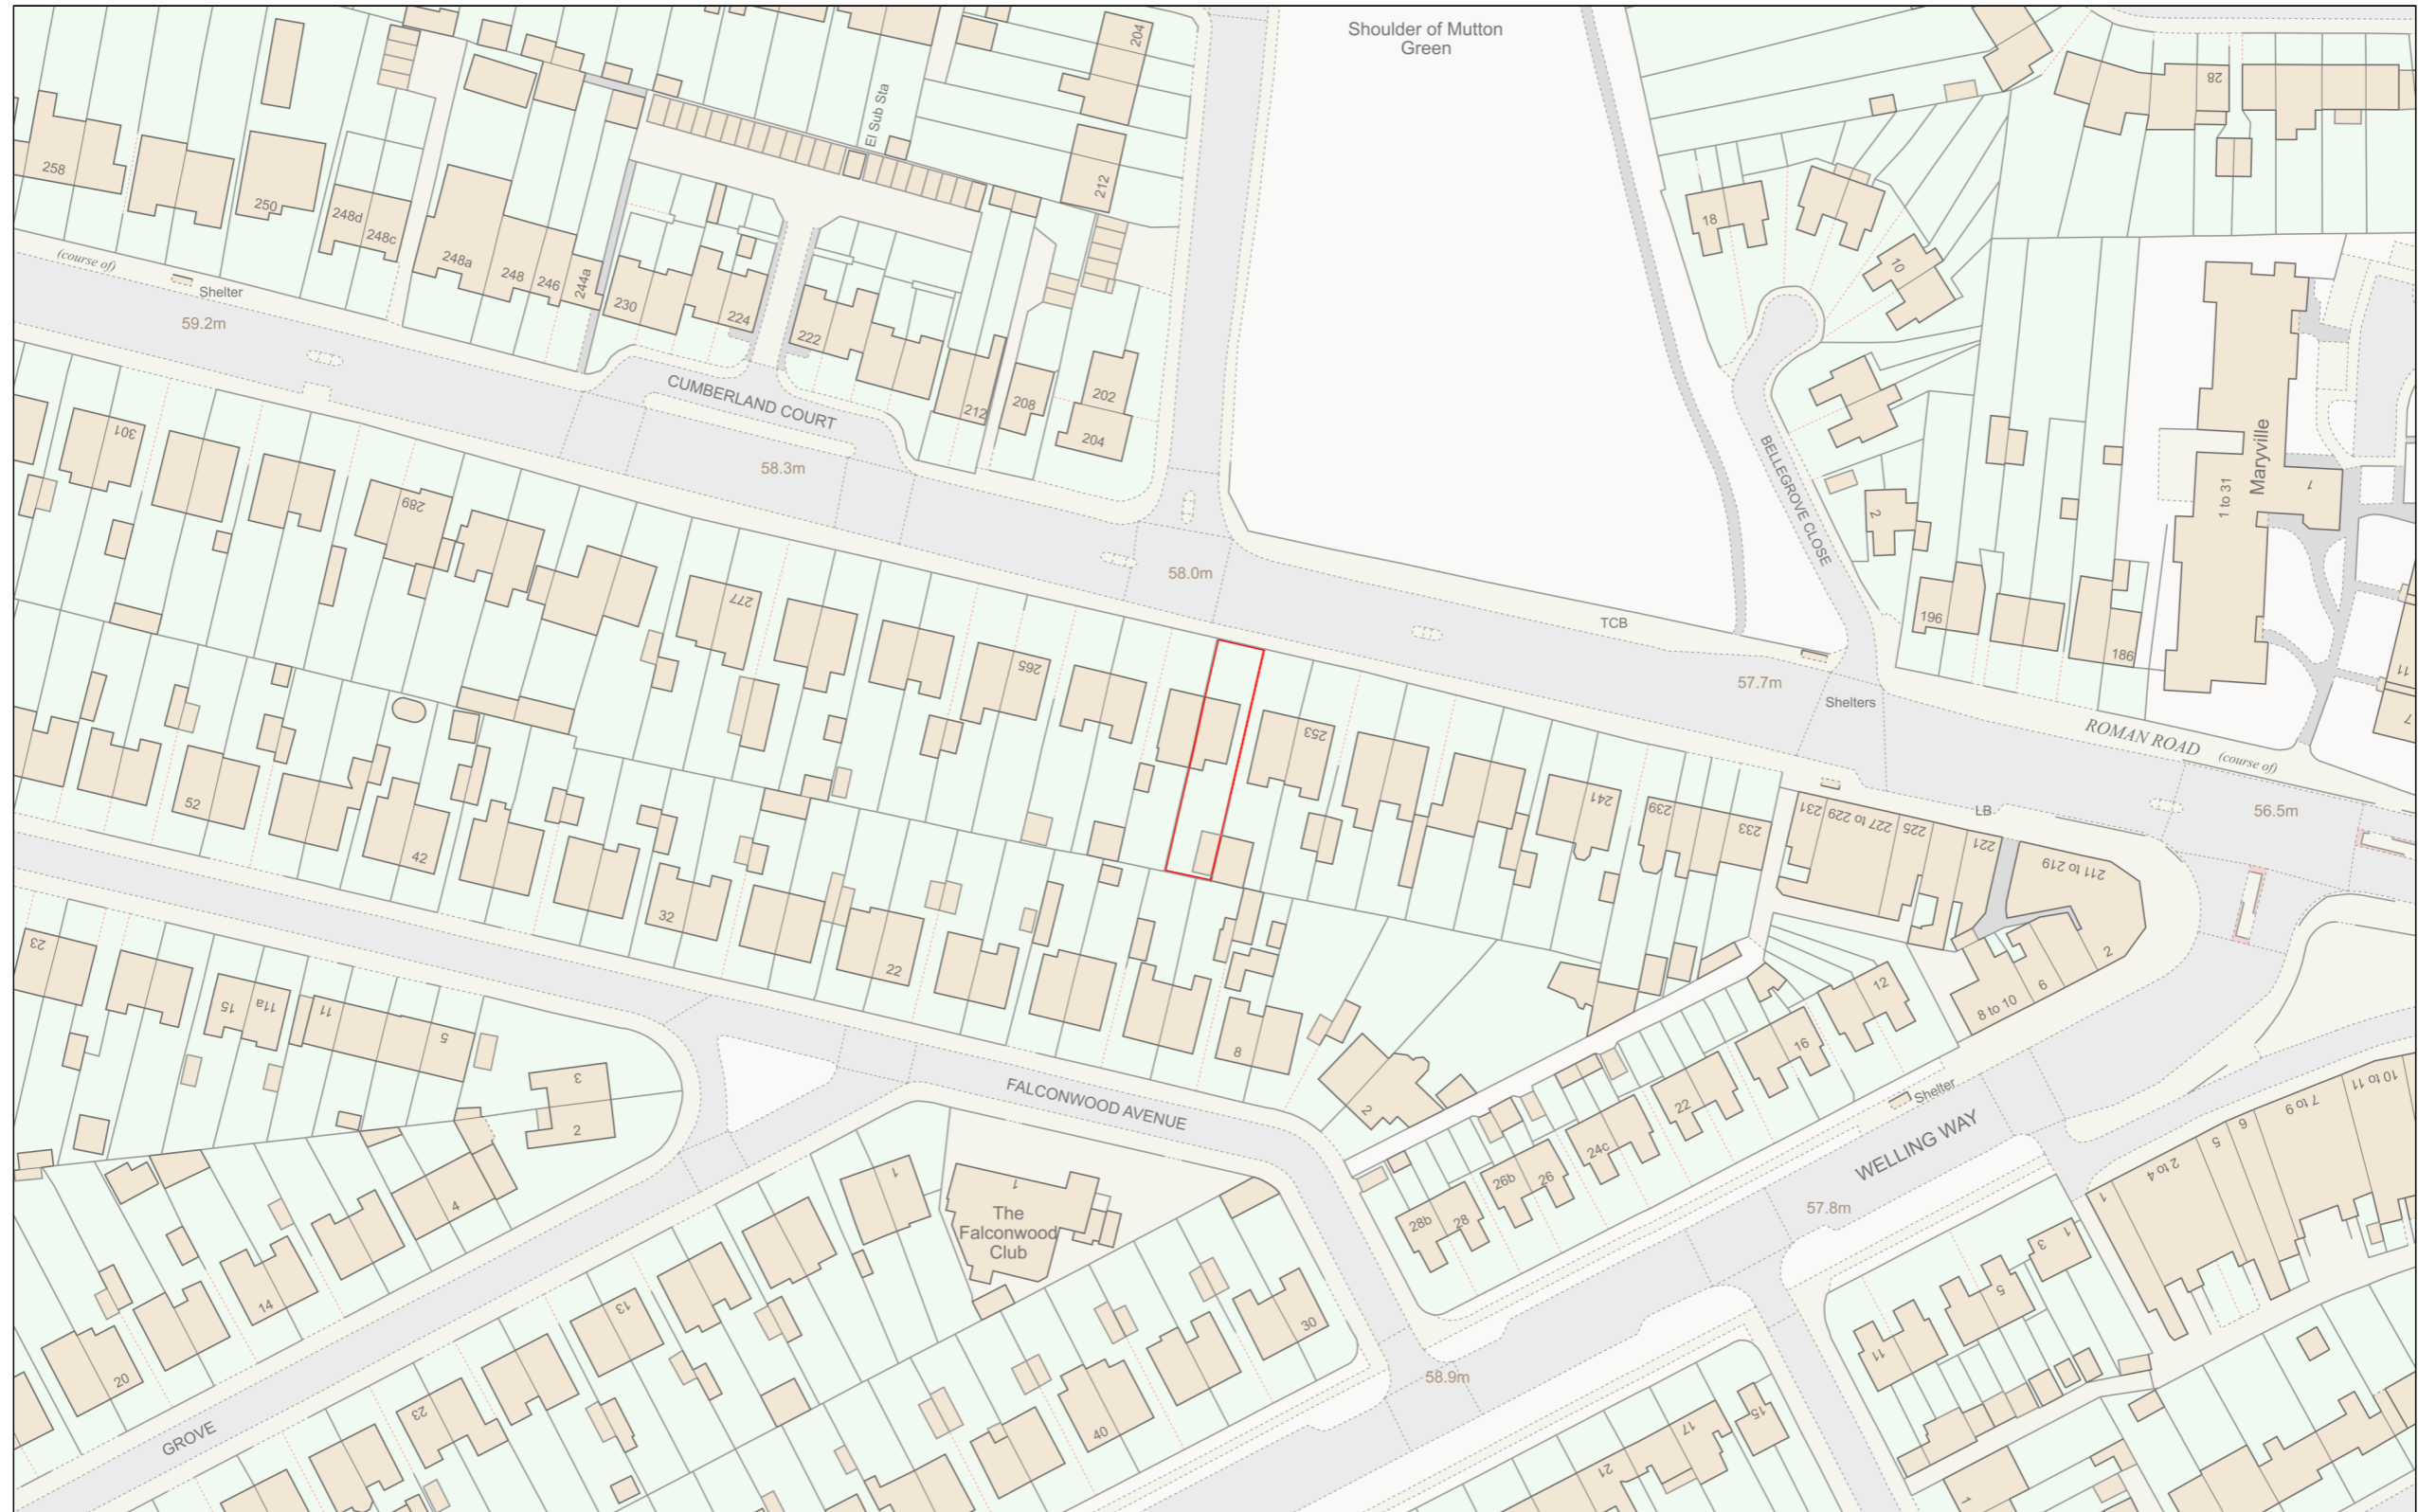

Location Plan

Site Address: 257, Bellegrove Road, Welling, DA16 3RQ

Date Produced: 28-Dec-2023

Scale: 1:1250 @A3

Planning Portal Reference: PP-12696109v1