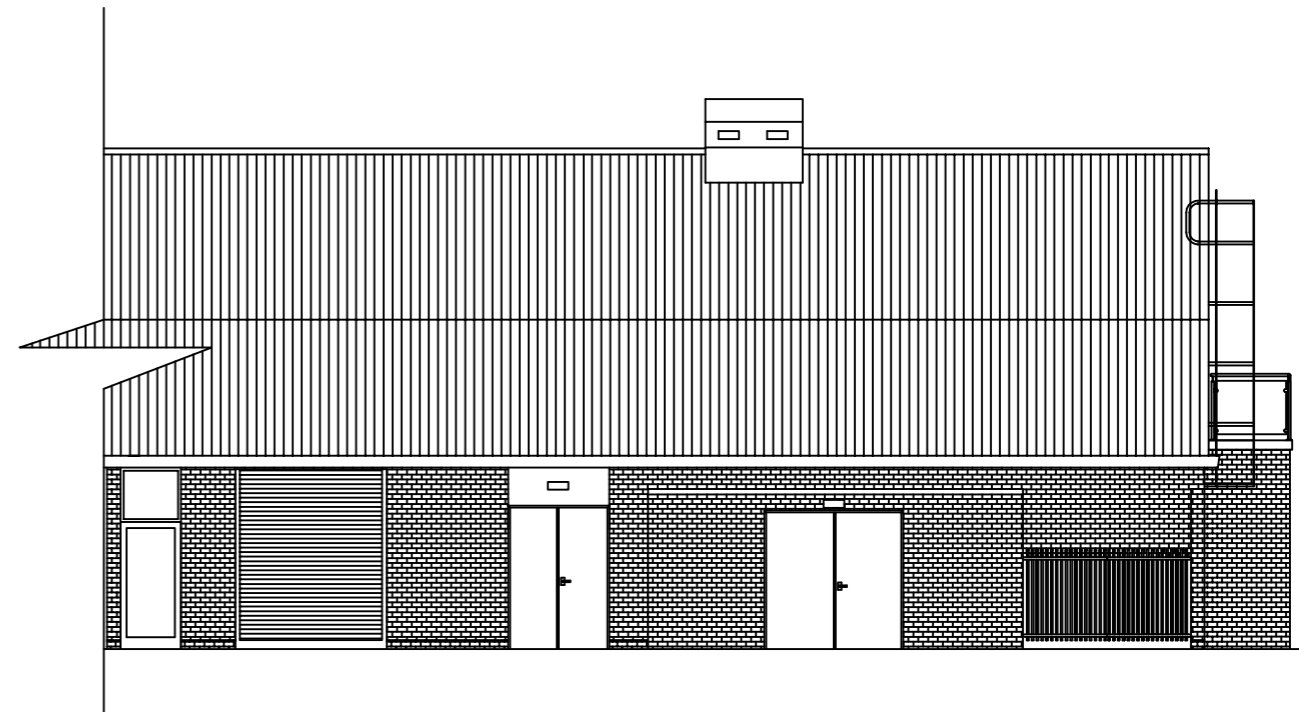

Previous Eastern Elevation

Previous Western Elevation

As - Built Eastern Elevation

As - Built Western Elevation

<p>PROJECT NAME: External Staircase to 1st Floor, Unit 81 & J Tweedside Park, Tweedbank, TD1 3TE.</p>	<p>DRAWING NAME: Previous and As-Built Elevations East and West</p>	<p>DRAWING NUMBER: TB/PP/ExtSC/003</p> <p>REVISIONS:</p>	<p>DATE: DEC 2023</p> <p>SCALE: 1:125 @ A3</p>	<p>DRAWN: CRC</p> <p>CHECKED:</p>	<p>REVISION AMENDMENTS</p>	<p>J. S. Crawford Properties (Borders) Ltd. Estate Office, Pavilion Farm, Melrose, Scotland. TD6 9BN TEL: 01896 820555 info@jscestates.co.uk</p>
---	---	--	--	---------------------------------------	----------------------------	--