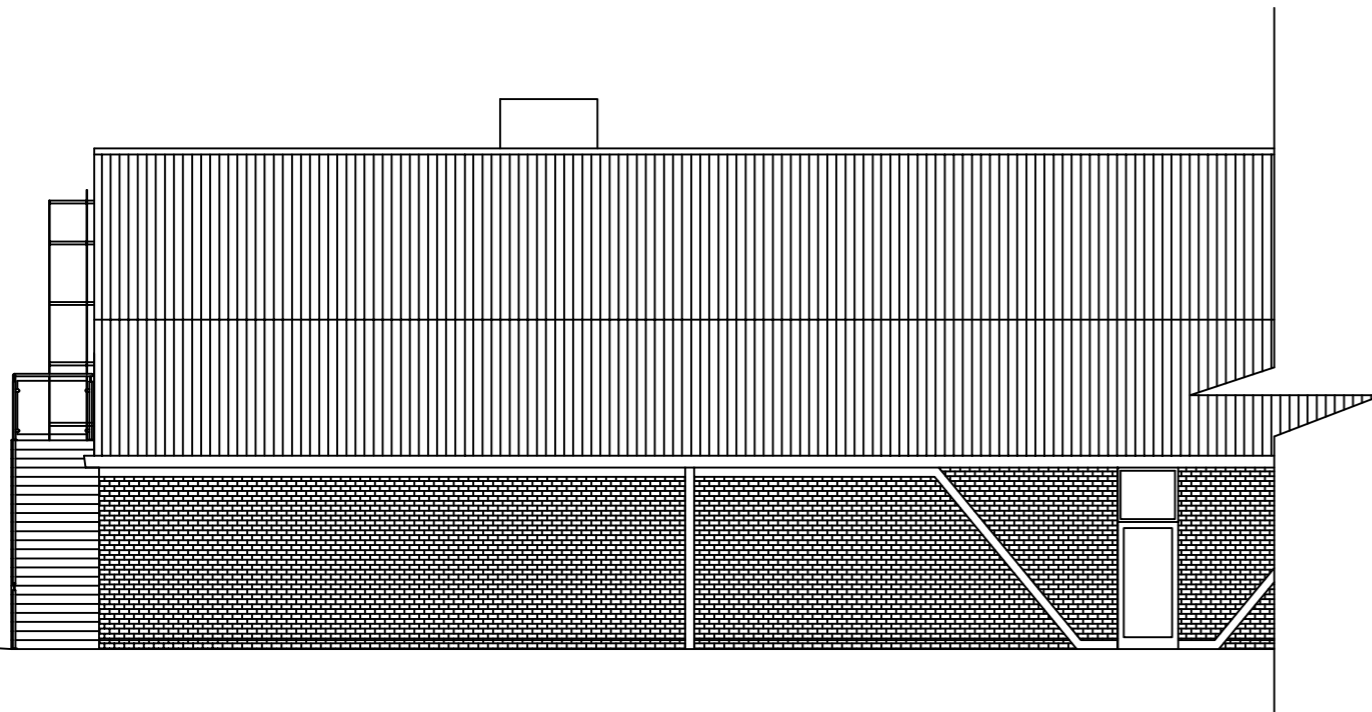

Previous Eastern Elevation

Previous Western Elevation

As - Built Eastern Elevation

As - Built Western Elevation

<p>PROJECT NAME: External Staircase to 1st Floor, Unit 81 & J Tweedside Park, Tweedbank, TD1 3TE.</p>	<p>DRAWING NAME: Previous and As-Built Elevations East and West</p>	<p>DRAWING NUMBER: TB/PP/ExtSC/003</p> <p>REVISIONS:</p>	<p>DATE: DEC 2023</p> <p>SCALE: 1:125 @ A3</p>	<p>DRAWN: CRC</p> <p>CHECKED:</p>	<p>REVISION AMENDMENTS</p>	<p>J. S. Crawford Properties (Borders) Ltd. Estate Office, Pavilion Farm, Melrose, Scotland. TD6 9BN TEL: 01896 820555 info@jscestates.co.uk</p>
---	---	--	--	---------------------------------------	----------------------------	--