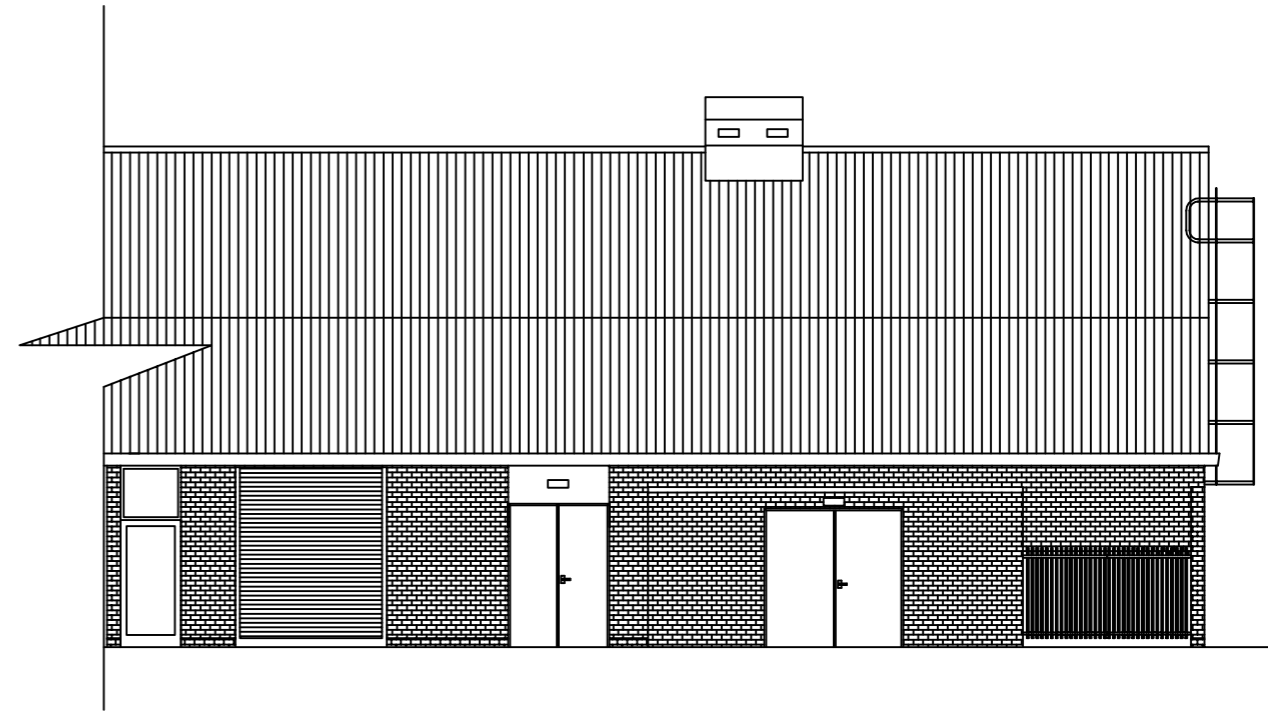

Previous Eastern Elevation

Previous Western Elevation

As - Built Eastern Elevation

As - Built Western Elevation

<p>PROJECT NAME: External Staircase to 1st Floor, Unit 81 & J Tweedside Park, Tweedbank, TD1 3TE.</p>	<p>DRAWING NAME: Previous and As-Built Elevations East and West</p>	<p>DRAWING NUMBER: TB/PP/ExtSC/003</p> <p>REVISIONS:</p>	<p>DATE: DEC 2023</p> <p>SCALE: 1:125 @ A3</p>	<p>DRAWN: CRC</p> <p>CHECKED:</p>	<p>REVISION AMENDMENTS</p>	<p>J. S. Crawford Properties (Borders) Ltd. Estate Office, Pavilion Farm, Melrose, Scotland. TD6 9BN TEL: 01896 820555 info@jscestates.co.uk</p>
---	---	--	--	---------------------------------------	----------------------------	--