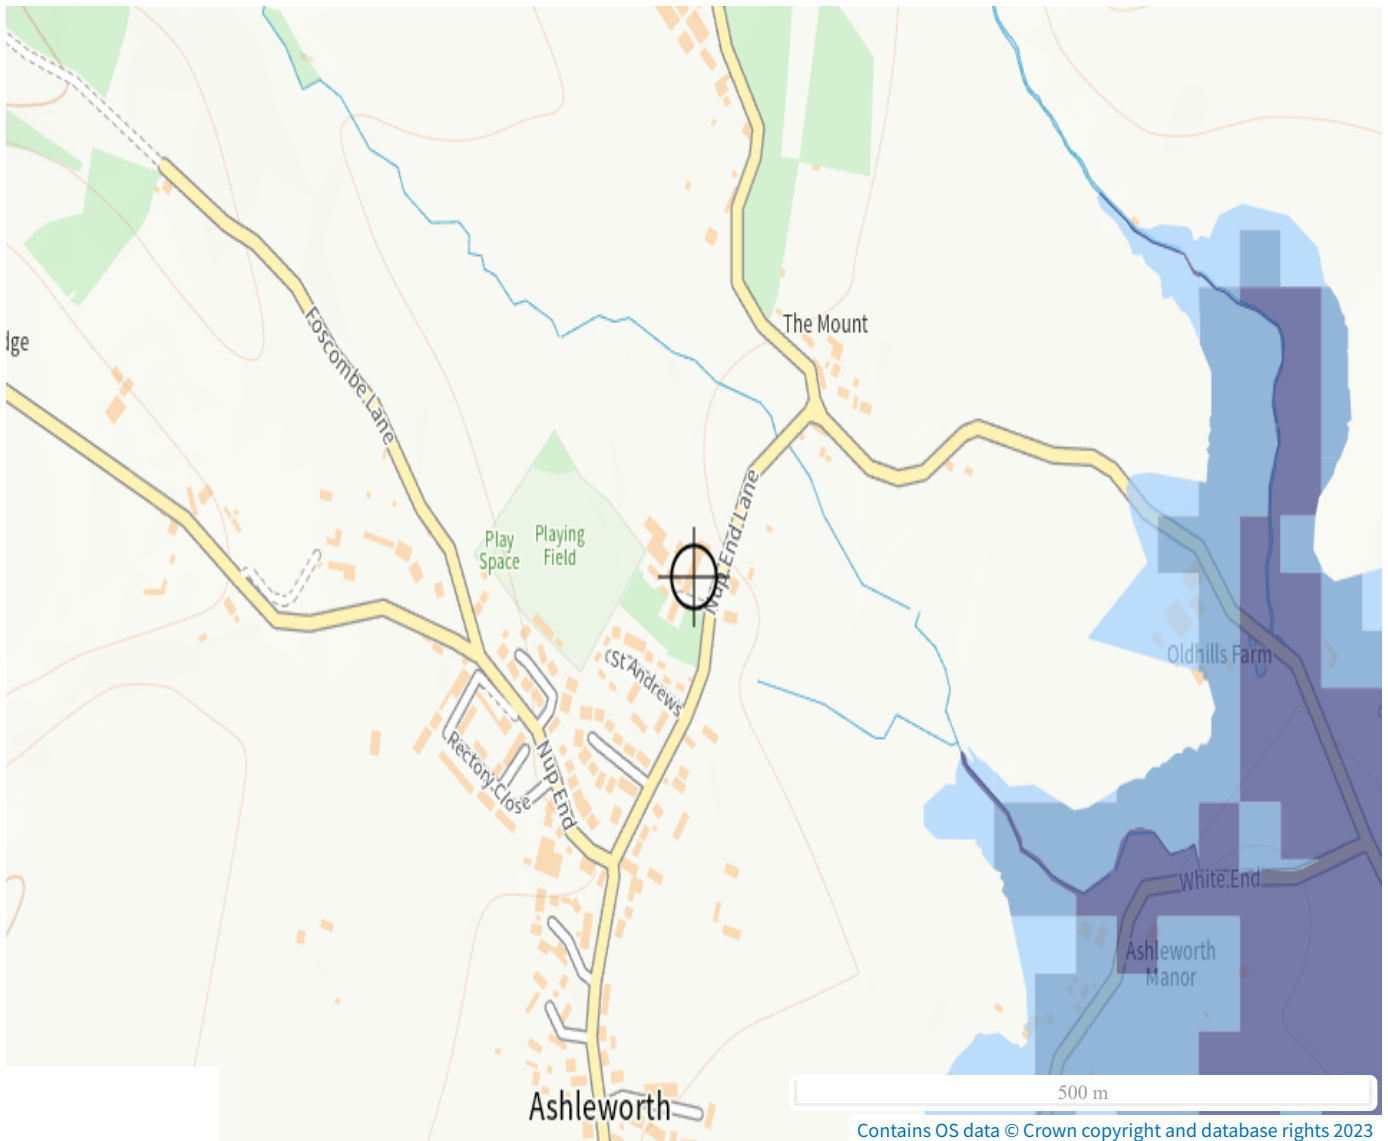

< [Back](#)

Learn more about this area's flood risk

Select the type of flood risk information you're interested in. The map will then update.

Flood risk

Extent of flooding ▼

Location

GL19 4JG

Extent of flooding from rivers or the sea

[High](#)

[Medium](#)

[Low](#)

[Very low](#)

Location you selected

[View the flood risk information for the location you originally searched for \(/risk\).](#)

[View the flood risk information for another location \(/postcode\).](#)