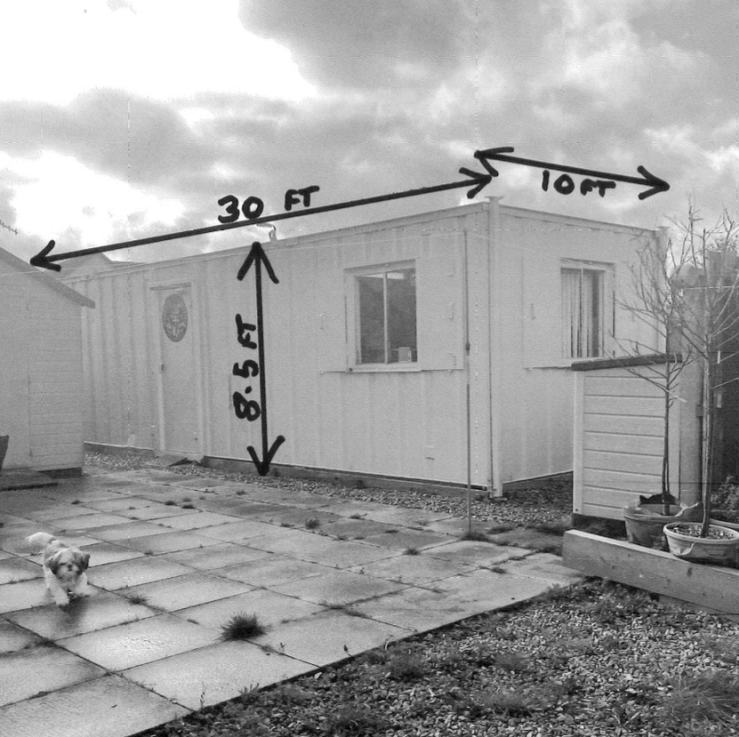

Feedback

20 ft 5 m

© 2023 TomTom, © OpenStreetMap, © Vexcel Imaging

Waste Ground

Decoy camera
now removed

38 FT

New Fence

14 FT

8 FT High

11 FT

original
Fence

ROAD

DAISY HILL

30 FT Long

10 FT
Wide

Garden
SHED

33 DAISY HILL ROAD

30 FT

10 FT

8.5 FT