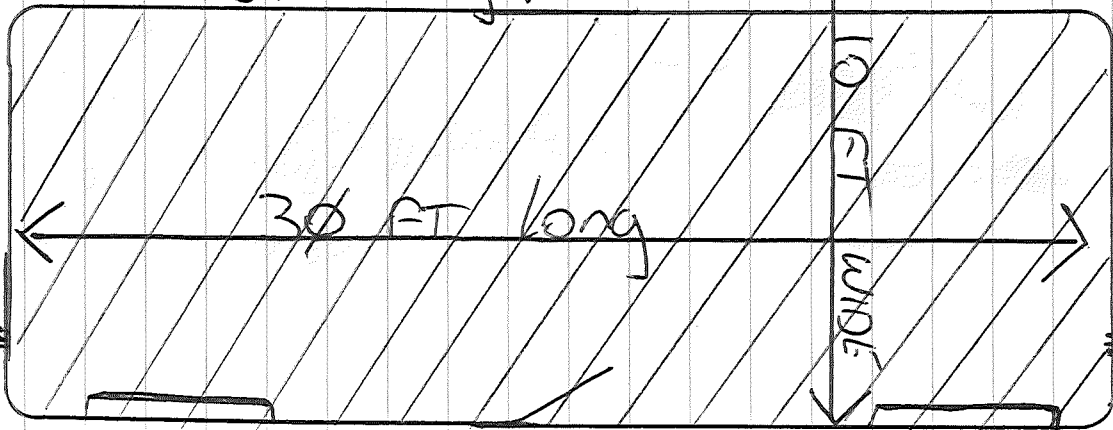

Feedback

20 ft 5 m

© 2023 TomTom, © OpenStreetMap, © Vexcel Imaging

Waste Ground

Decoy camera
now removed

38 FT

New Fence

14 FT

8 FT High

11 FT

original
Fence

ROAD

DAISY HILL

30 FT Long

10 FT
Wide

Garden
SHED

33 DAISY HILL ROAD

30 FT

10 FT

8.5 FT