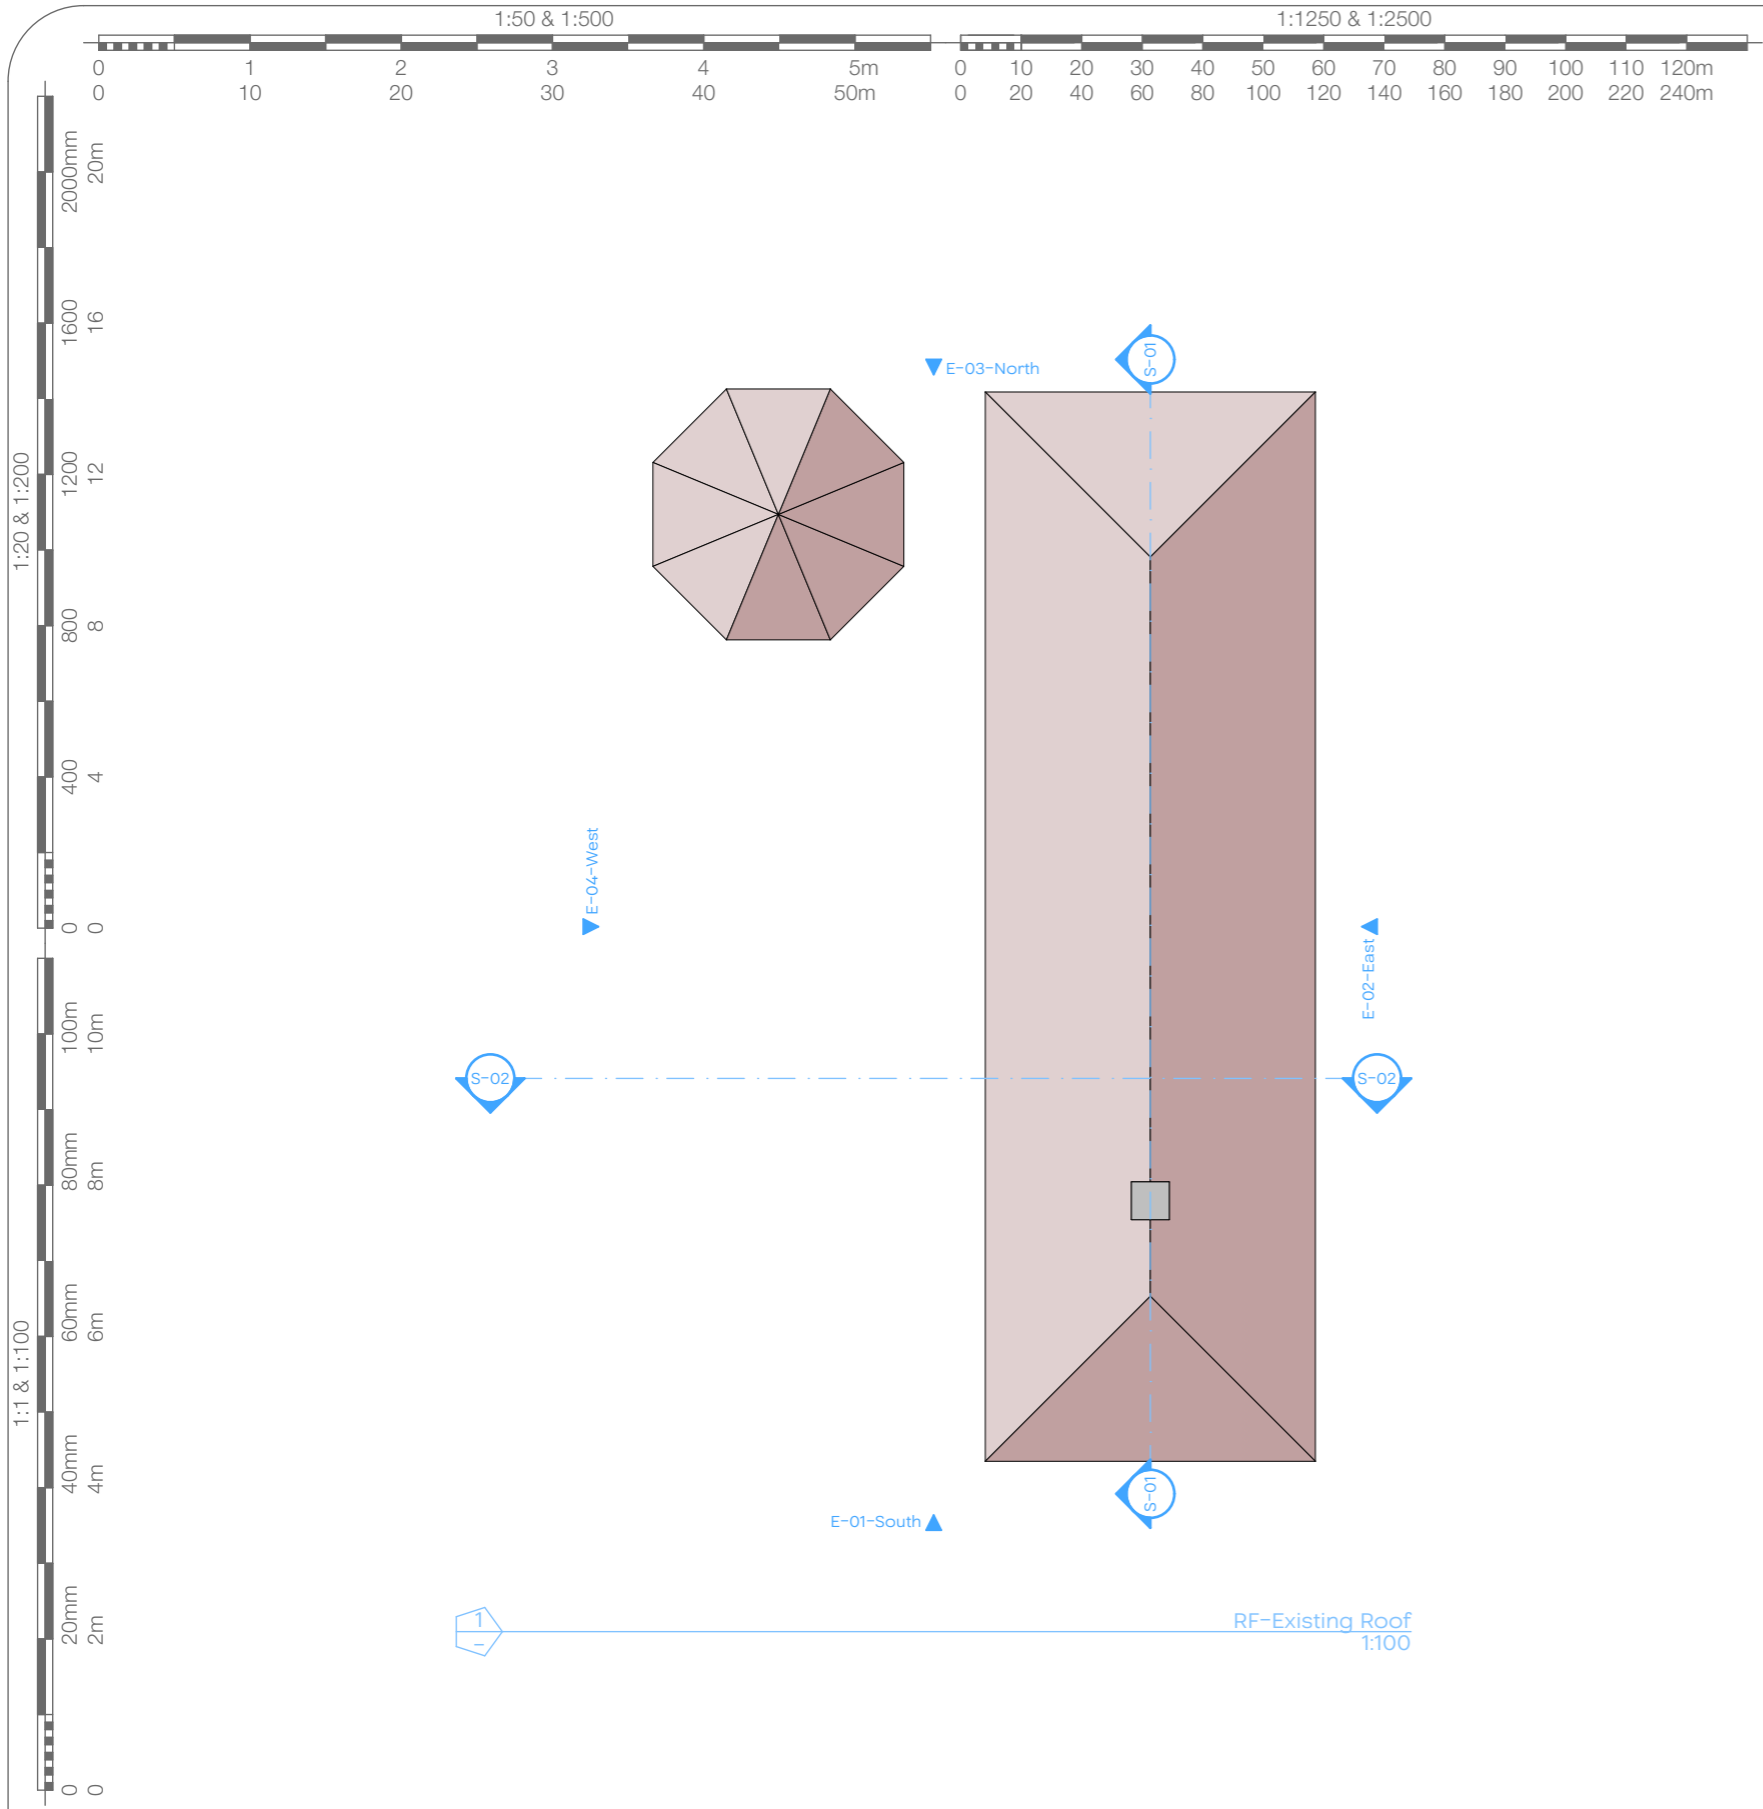

Roof Plans

JOHN CHILDS ARCHITECTURAL DESIGN

Address :- Tollhouse Cottage, North Street, Faversham, Kent	Scale :- As Marked	Date :- Sept 2023	Drawing No. :- P.05	Revision Notes :-
Project :- Addition of glass link and single storey extension	Paper Size :- A3	Drawn by :- JLRC	Revision No :-	