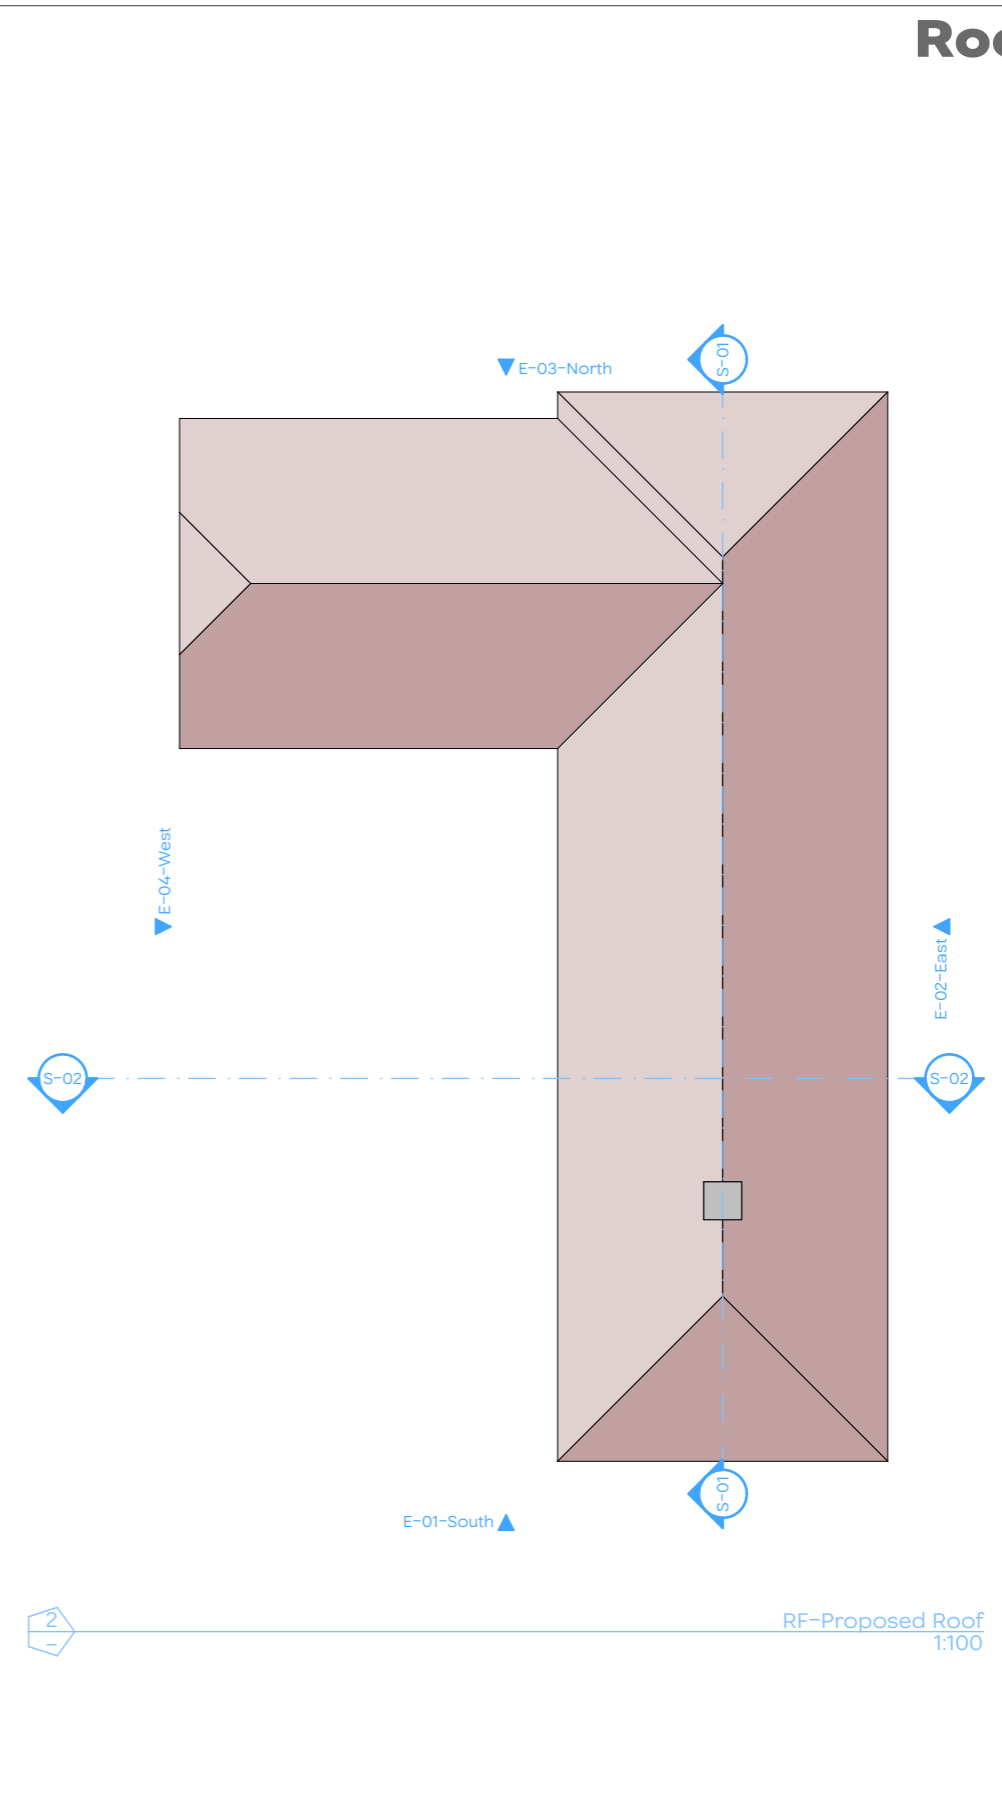

Roof Plans

JOHN CHILDS ARCHITECTURAL DESIGN

Address :- Tollhouse Cottage, North Street, Faversham, Kent	Scale :- As Marked	Date :- Sept 2023	Drawing No. :- P.05	Revision Notes :-
Project :- Addition of glass link and single storey extension	Paper Size :- A3	Drawn by :- JLRC	Revision No :-	