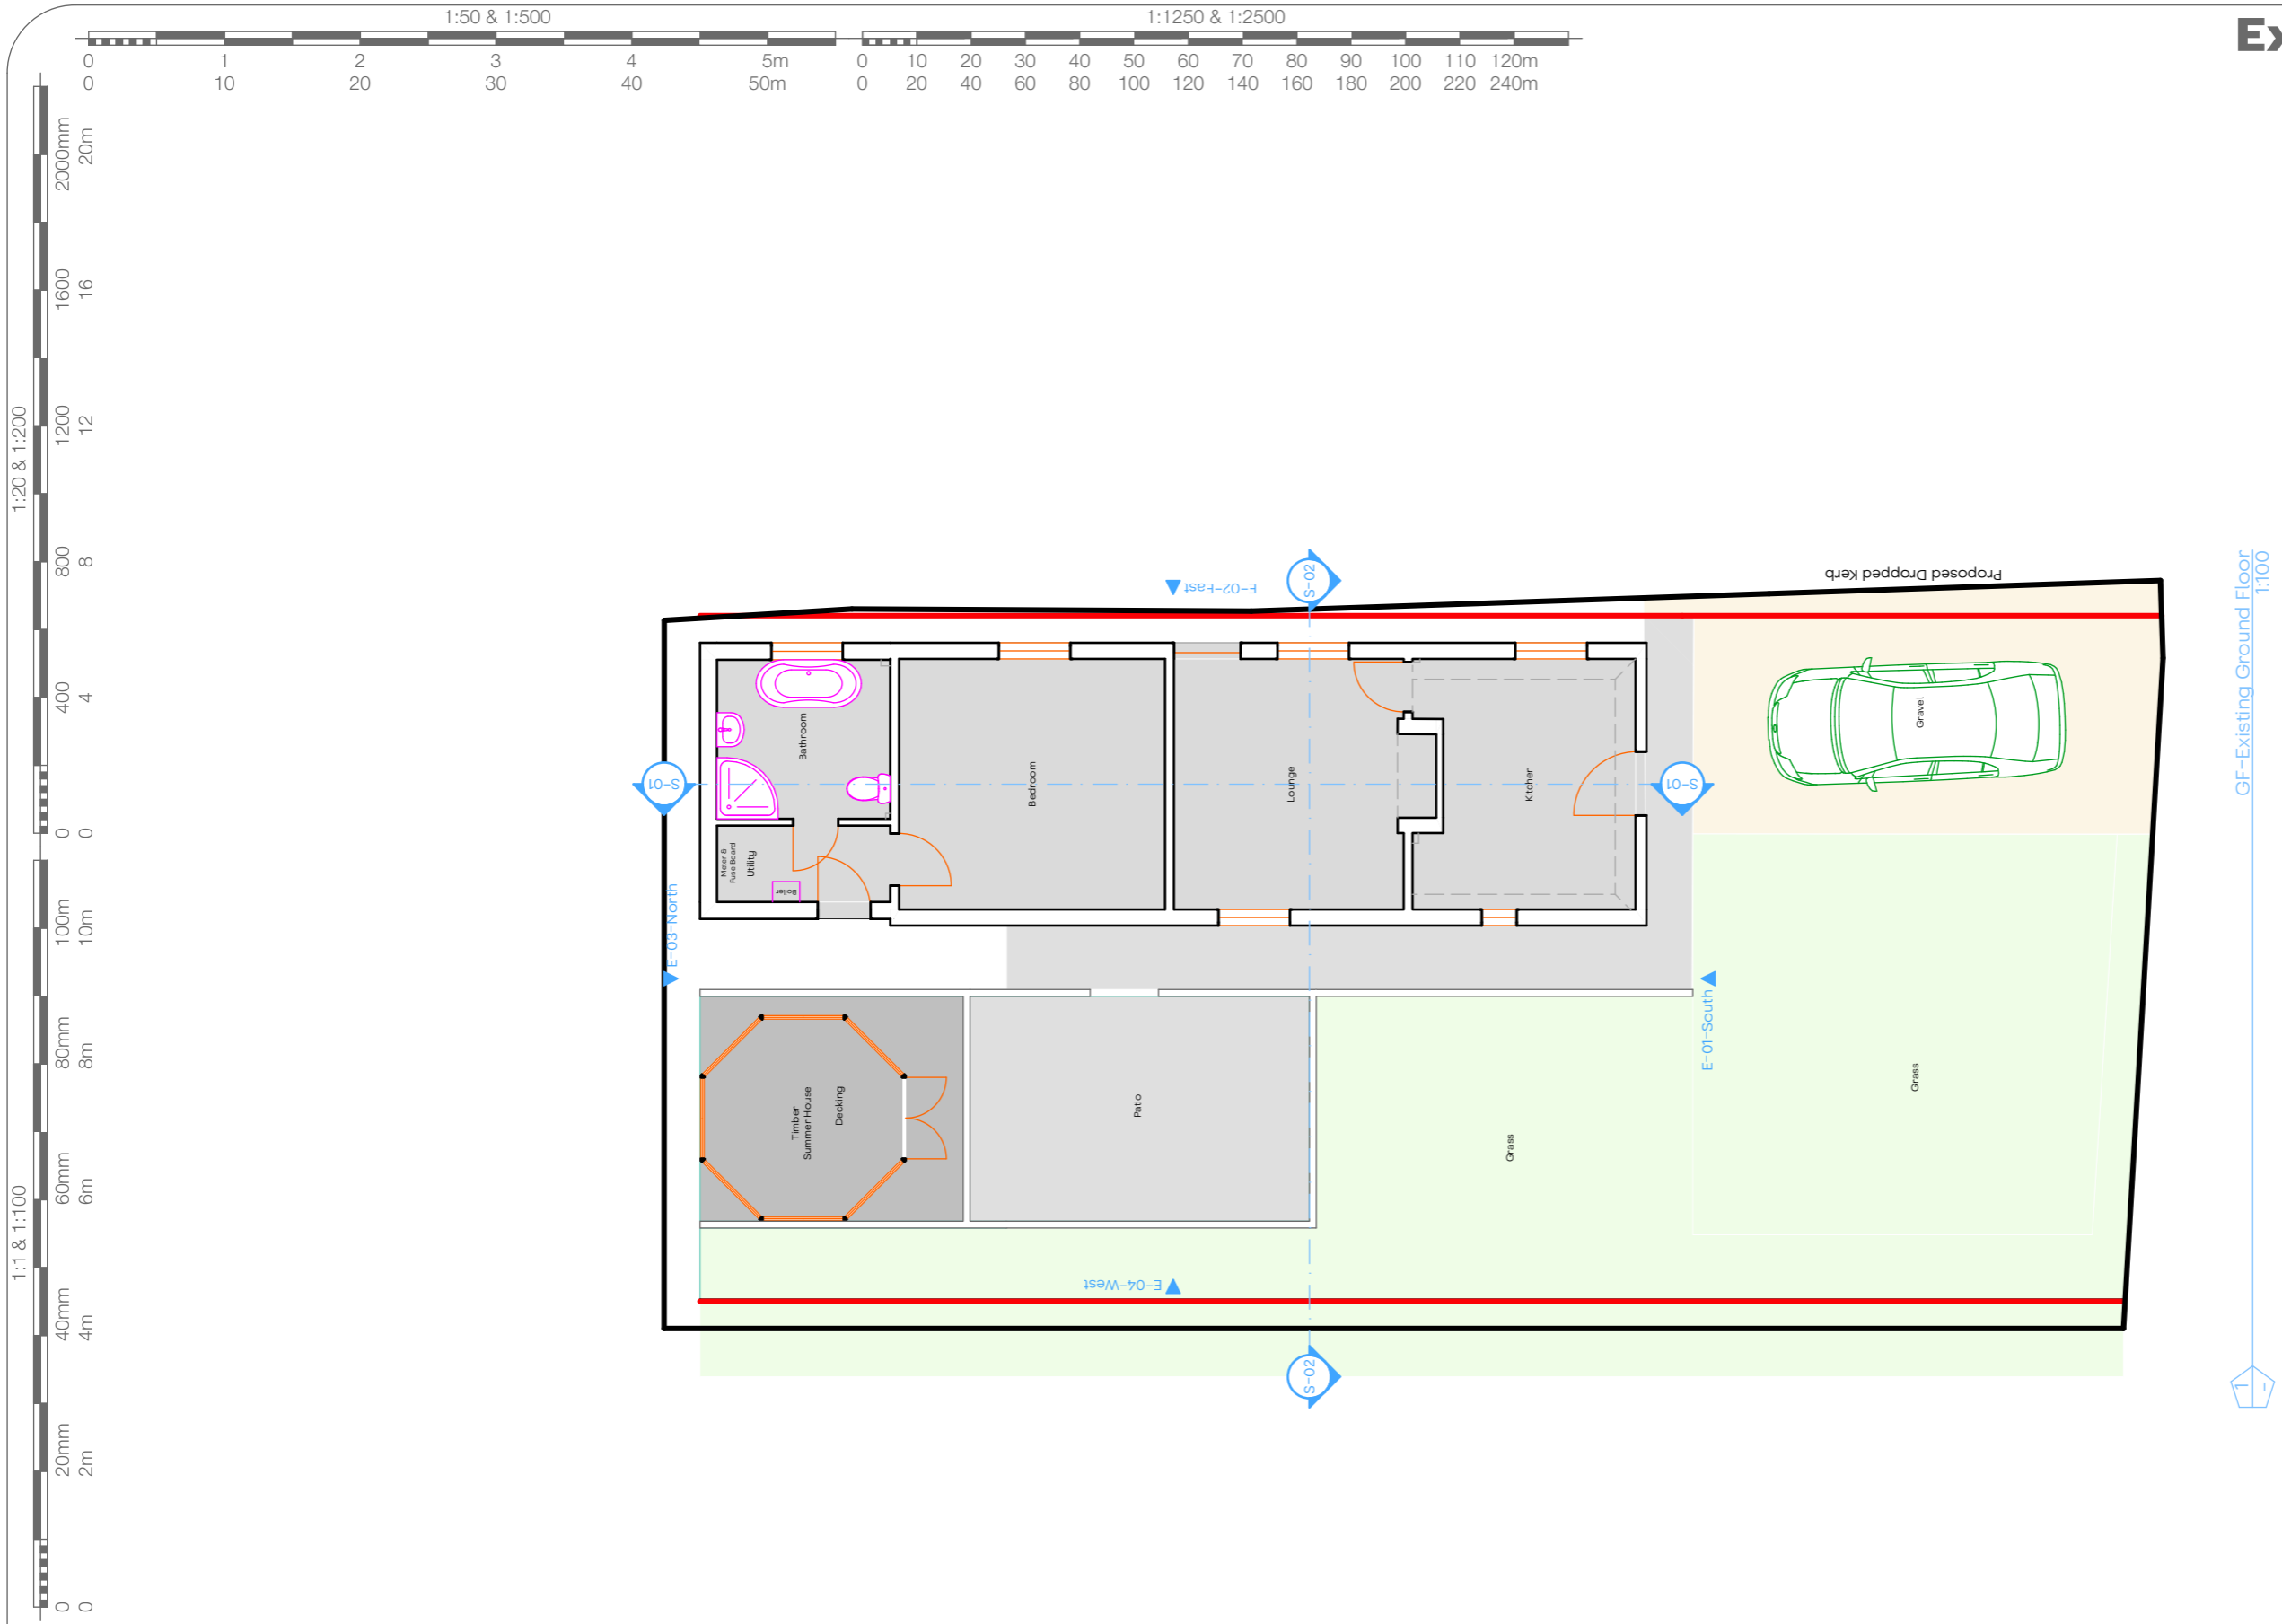

Existing Floor Plans

JOHN CHILDS ARCHITECTURAL DESIGN

Address :- Tollhouse Cottage, North Street, Faversham, Kent	Scale :- As Marked	Date :- Sept 2023	Drawing No. :- P.01	Revision Notes :-
Project :- Addition of glass link and single storey extension	Paper Size :- A3	Drawn by :- JLRC	Revision No :-	