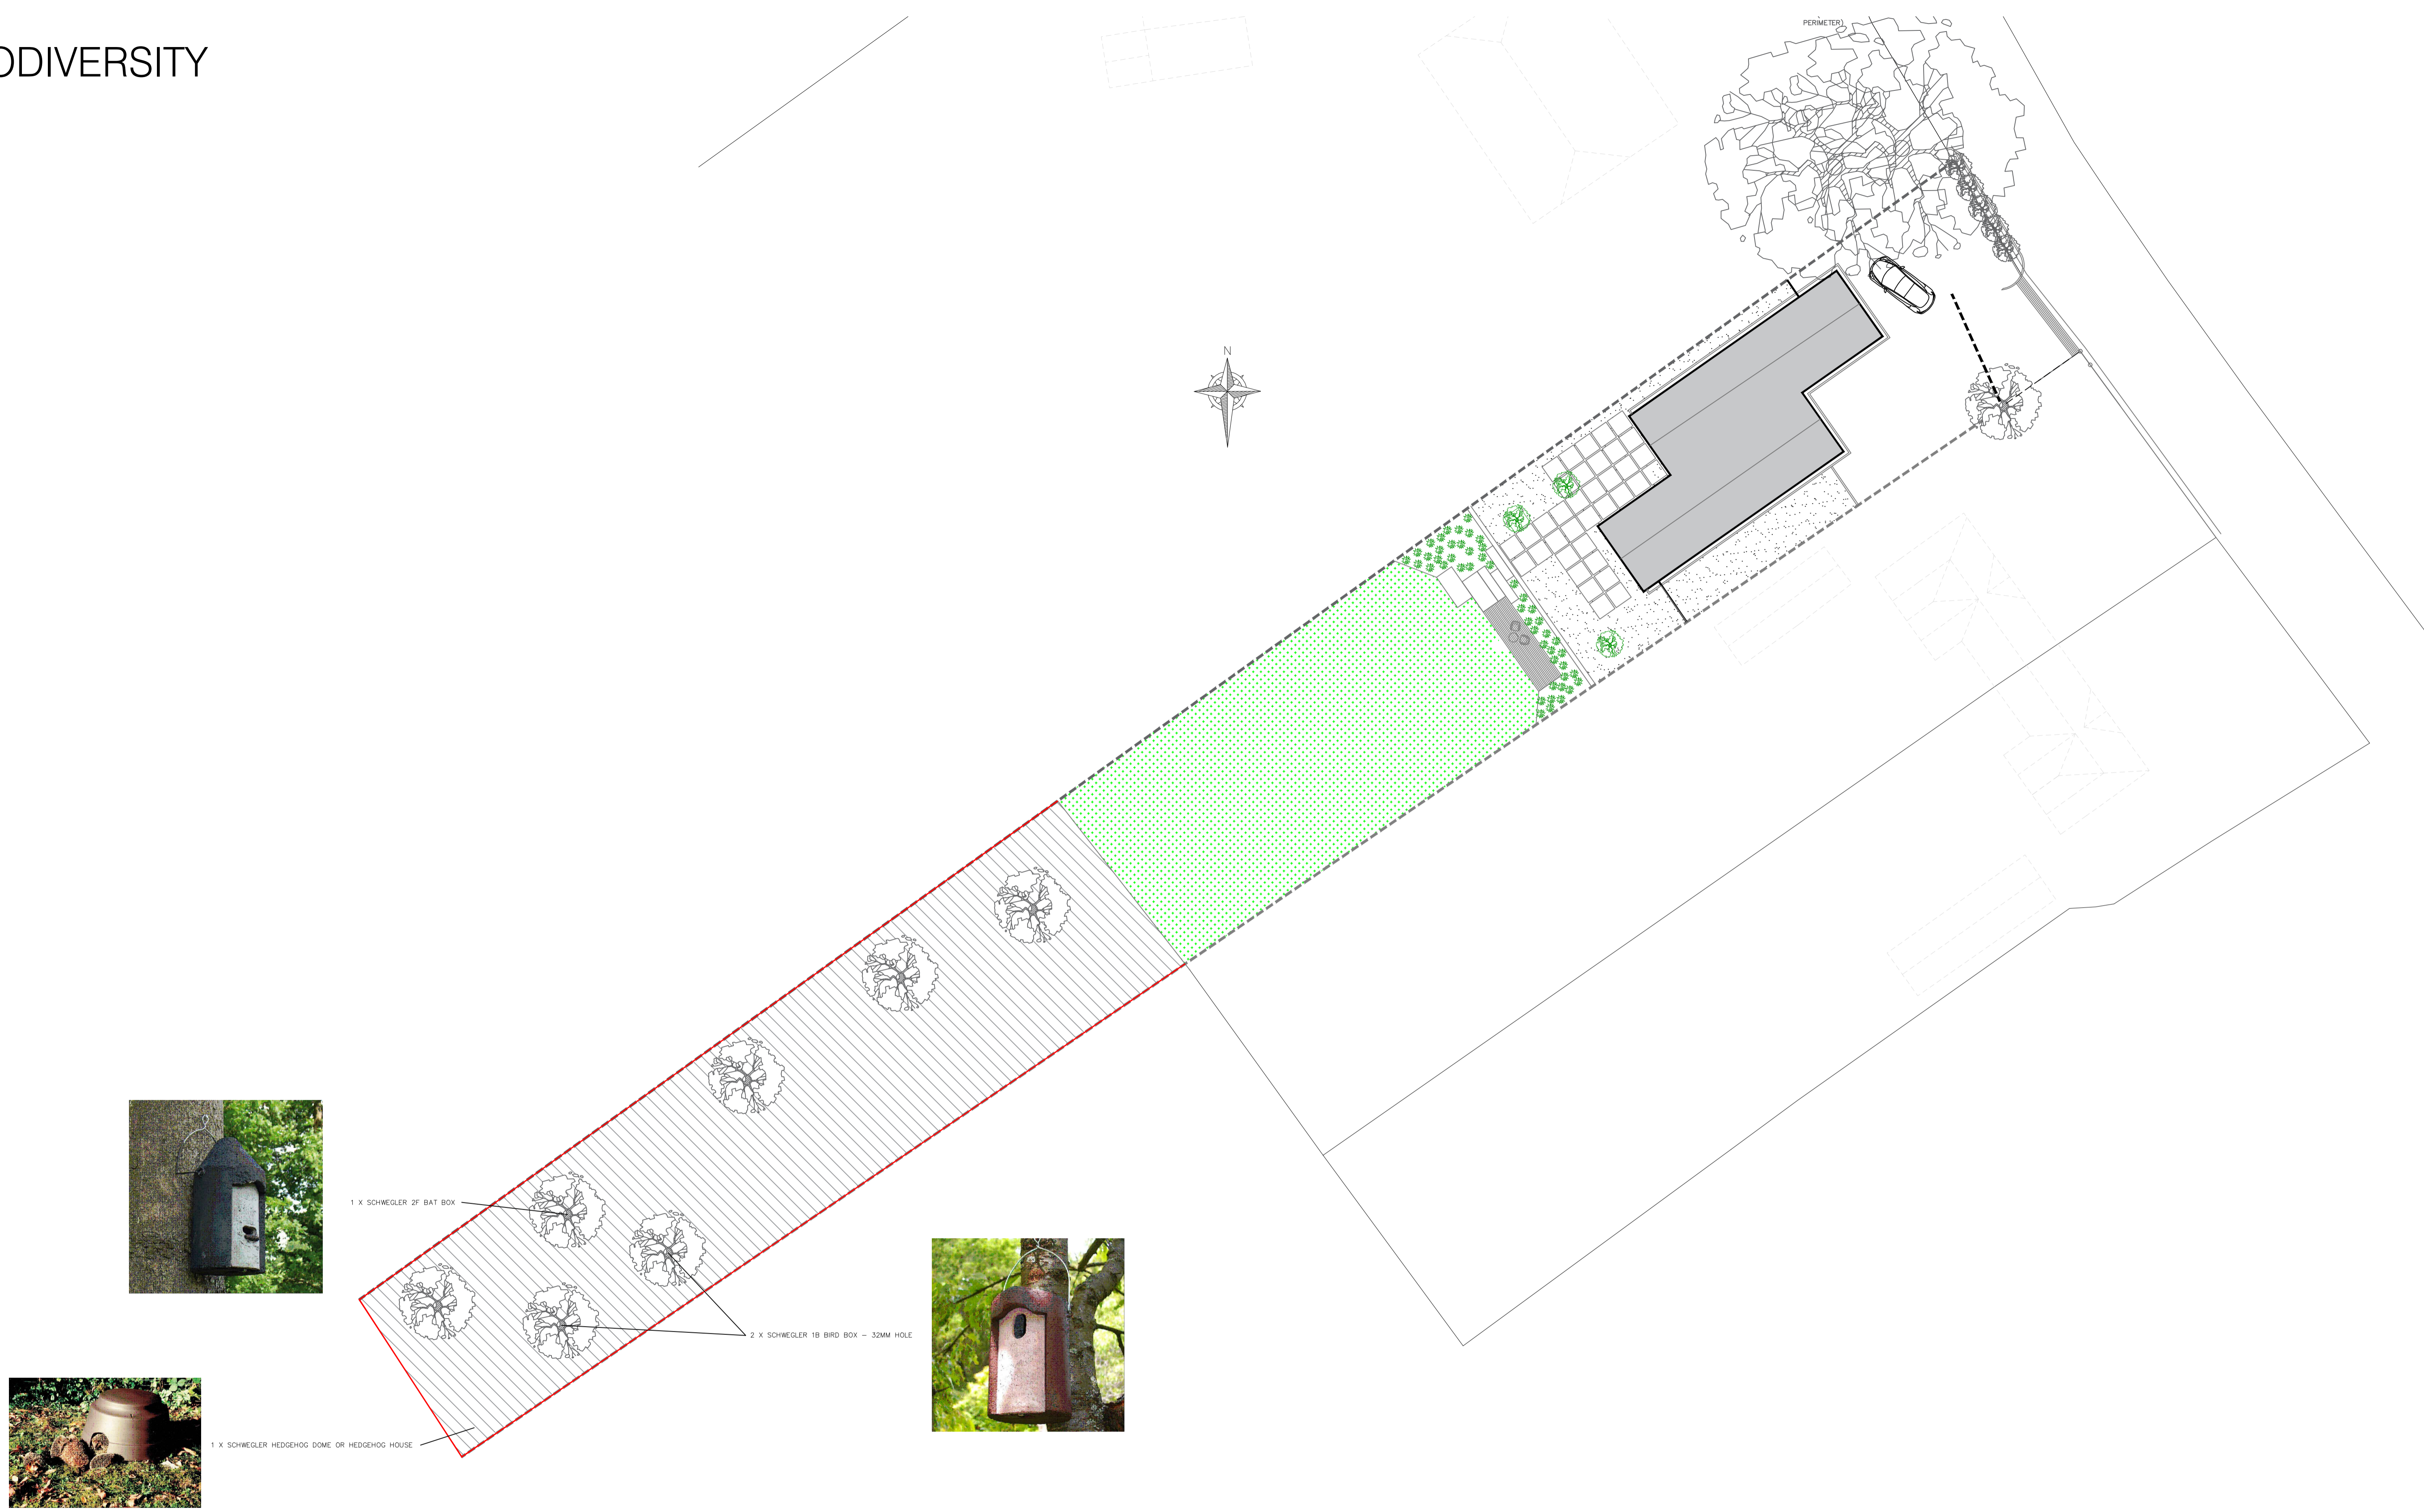

# BIODIVERSITY

1 X SCHWEGLER 2F BAT BOX

2 X SCHWEGLER 1B BIRD BOX - 32MM HOLE

1 X SCHWEGLER HEDGEHOG DOME OR HEDGEHOG HOUSE

SCALE BAR

1:200 (A1)