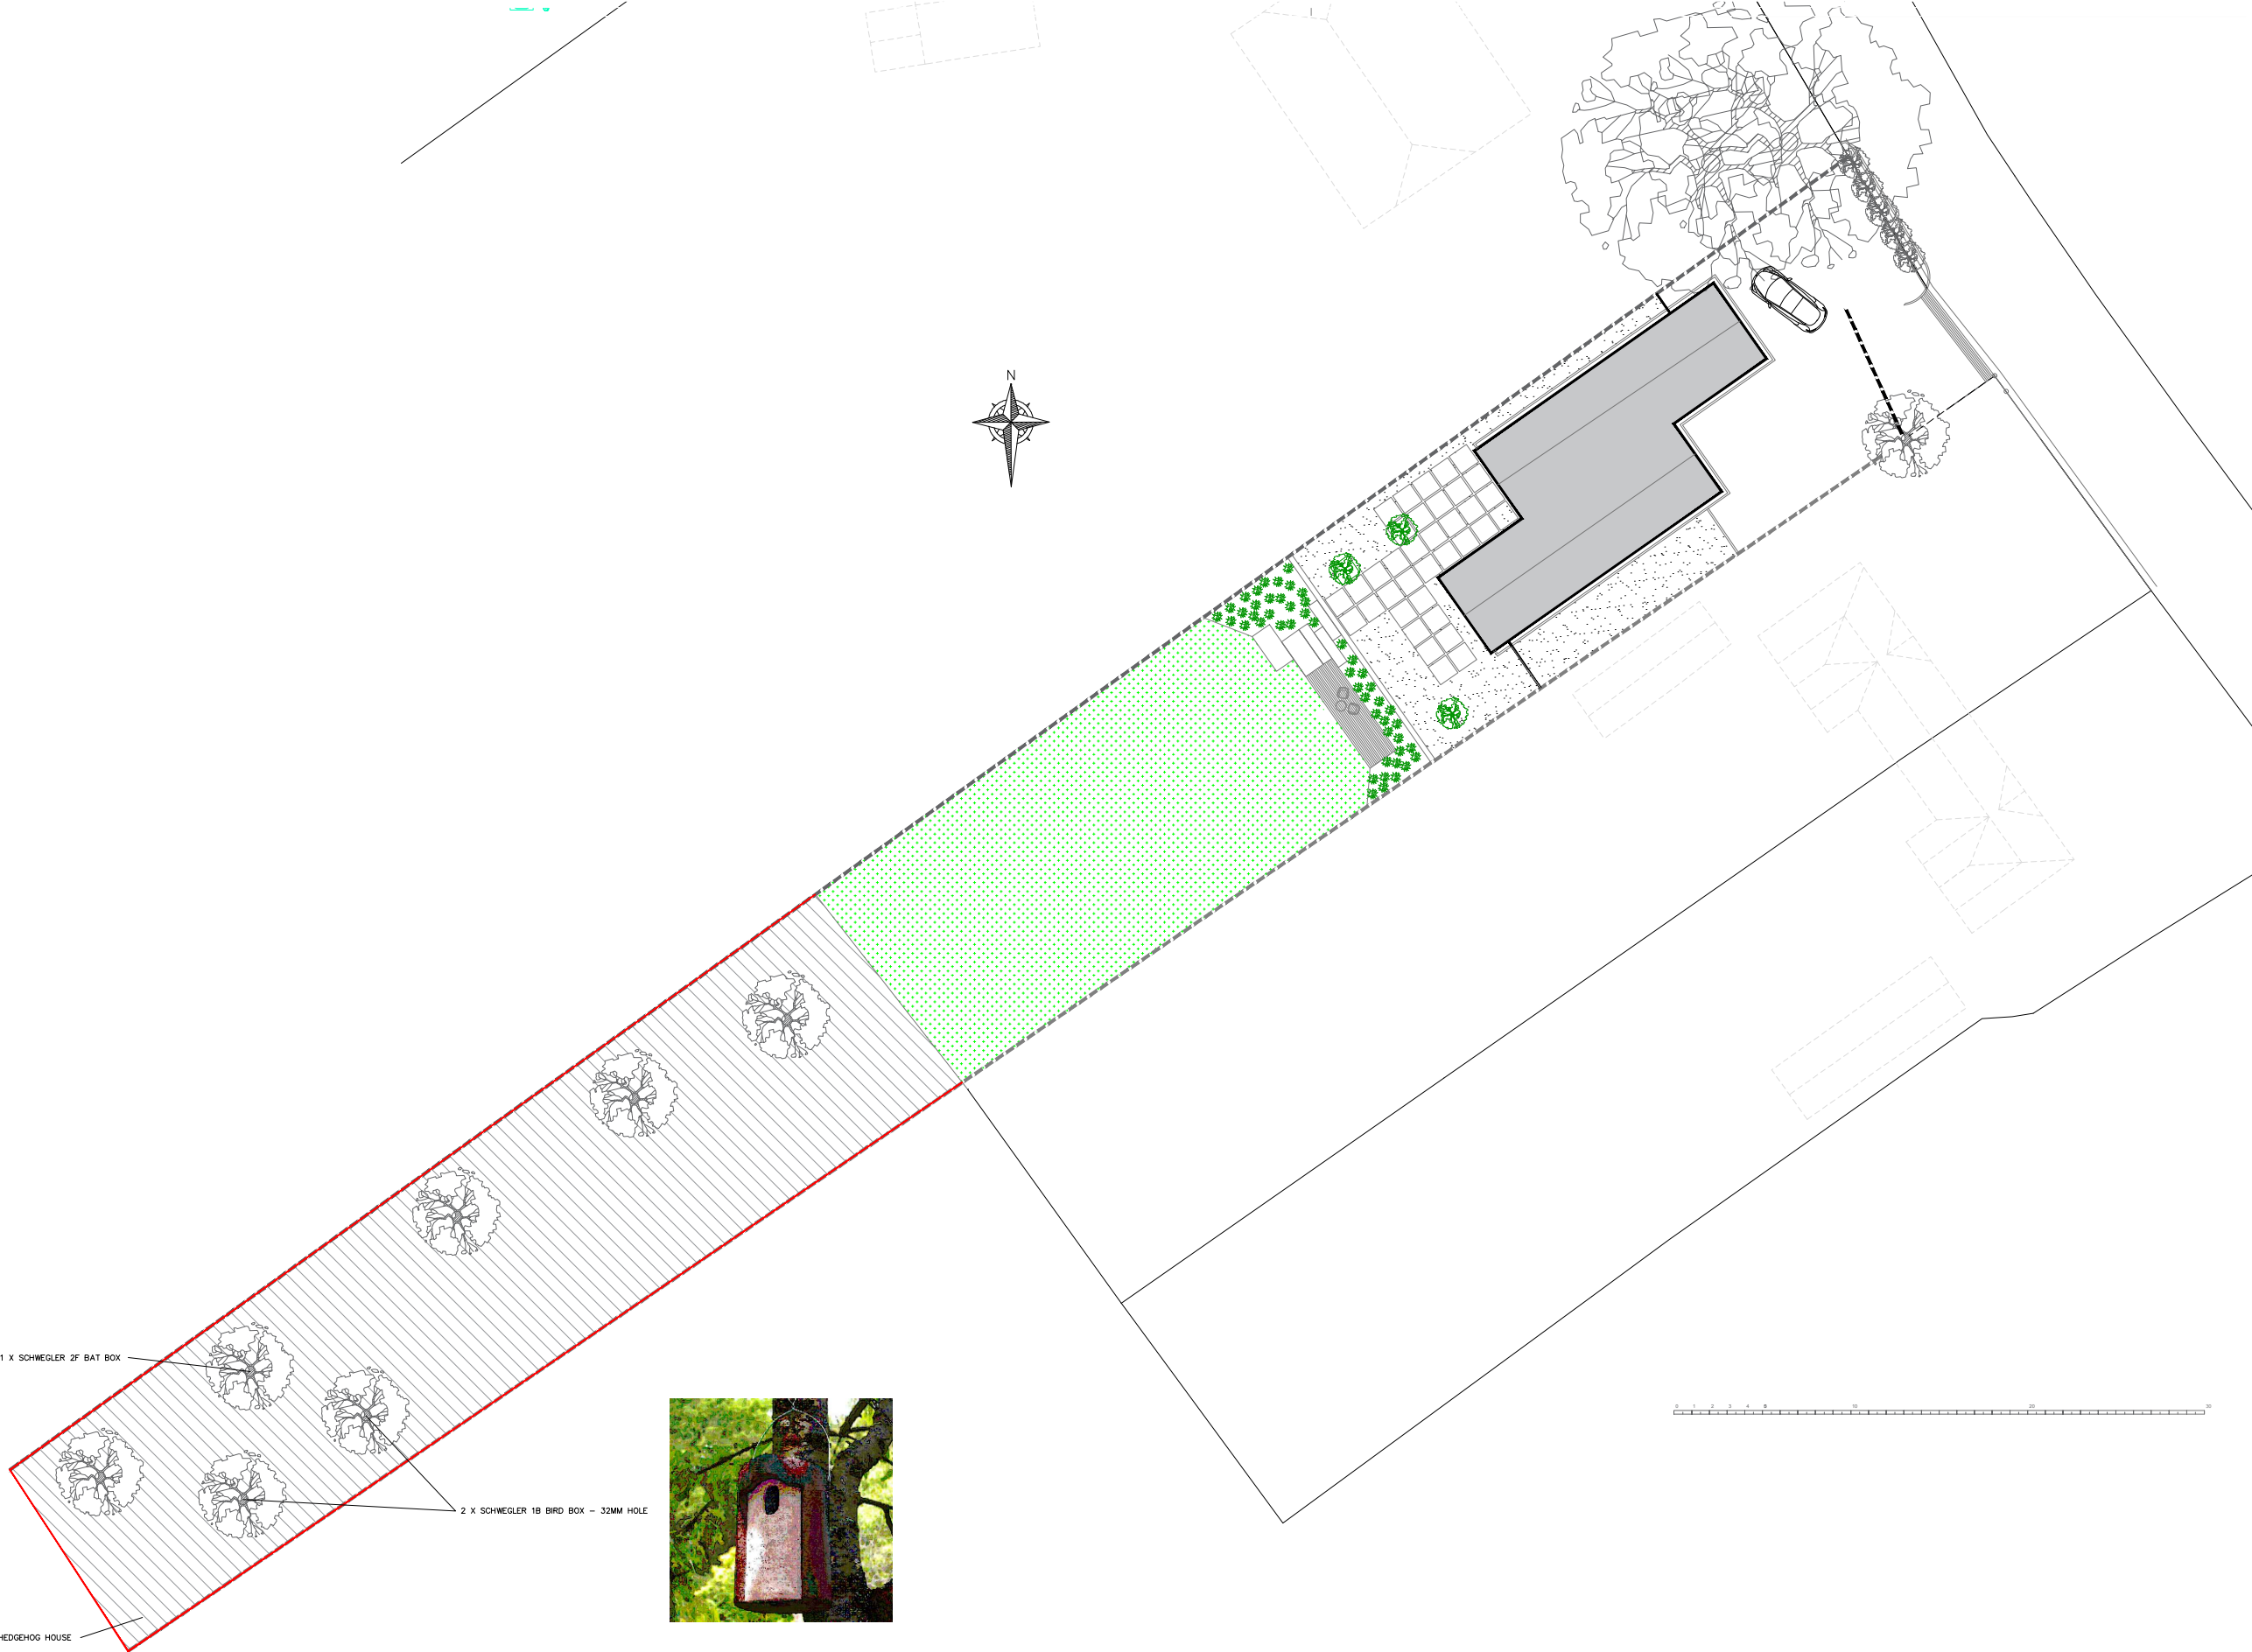

# BIODIVERSITY PLAN

1 X SCHWEGLER 2F BAT BOX

2 X SCHWEGLER 1B BIRD BOX - 32MM HOLE

1 X SCHWEGLER HEDGEHOG DOME OR HEDGEHOG HOUSE