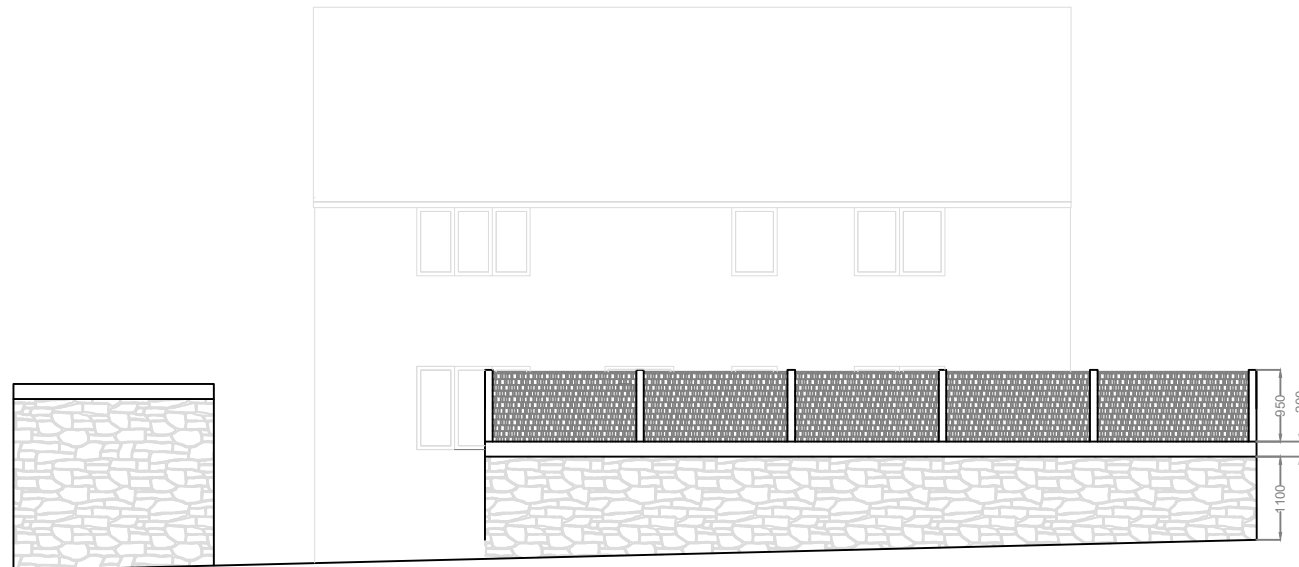

Existing Front (SW) Elevation

Proposed Front (SW) Elevation

As Shown			Project		Project No.	
Drawn by	Sig.	Date	Sam De Frates The Beachwalk Retreat, Marazion			Contract Sheet No.
RT		08/23				Drawing
Checked by originator	Sig.	Date	Existing & Proposed Plans			Drawing No.
						Classification
Approved by	Sig.	Date	SHEET OF 1			Rev.