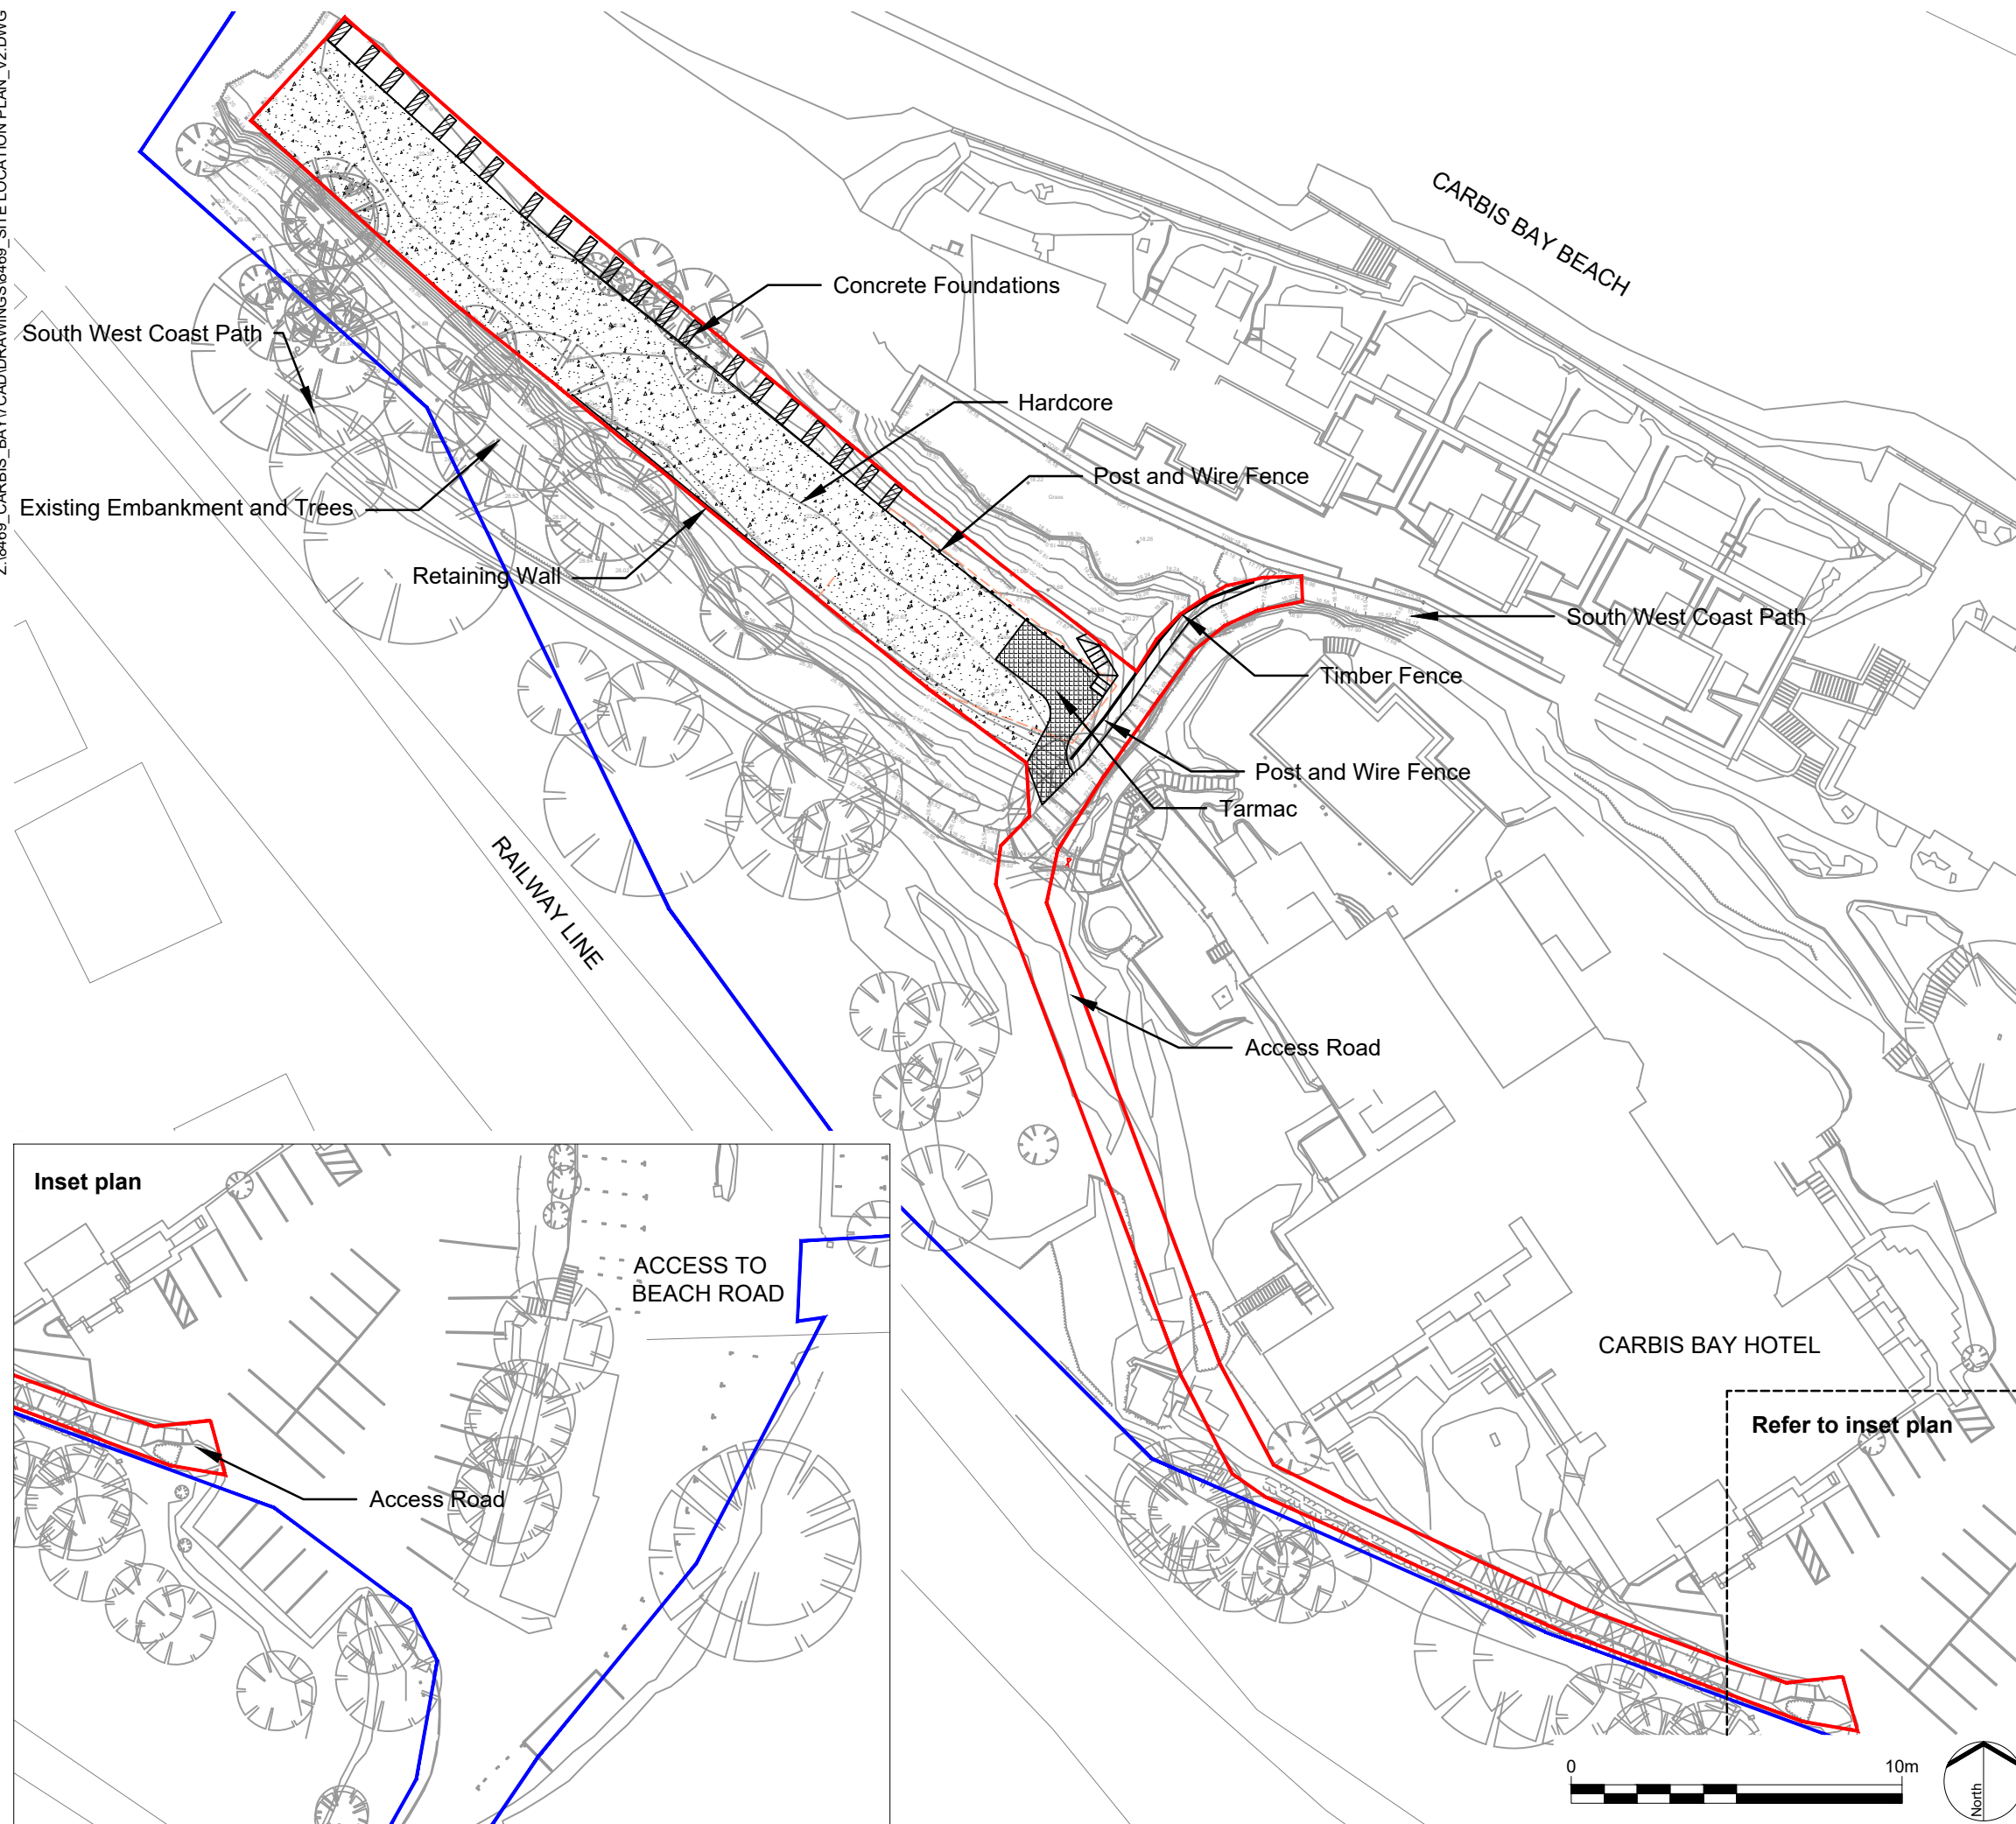

Z:\18469_CARBIS_BAY\CAD\DRAWINGS\8469_SITE LOCATION PLAN_V2.DWG

LEGEND

- Redline Boundary
- Ownership Boundary

REV.	DESCRIPTION	APP. DATE

LDĀDESIGN

PROJECT TITLE
Land at Carbis Bay Hotel

DRAWING TITLE
Site Layout Plan
Existing

ISSUED BY	Exeter	T: 01392 260 430
DATE	09.02.2023	DRAWN JP
SCALE@A3	1:200	CHECKED KB
STATUS	Planning	APPROVED ES

DWG. NO 8469_101

All dimensions are to be checked on site.
Area measurements for indicative purposes only.

© LDA Design Consulting Ltd. Quality Assured to BS EN ISO 9001 : 2015

Sources Ordnance Survey