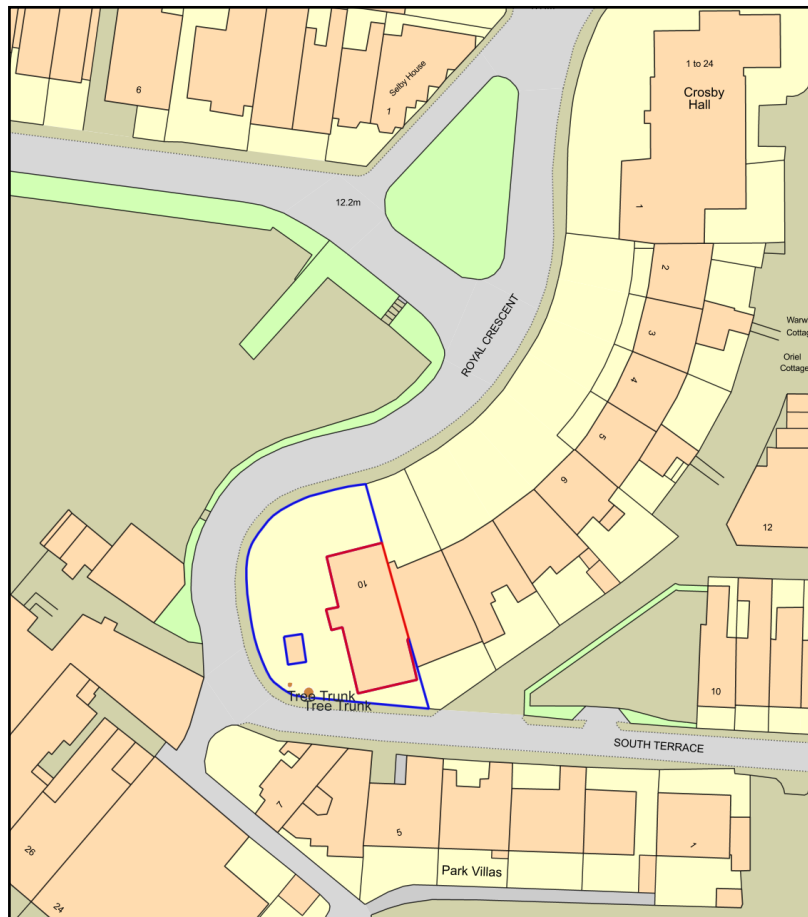

# Tree location plan

Plan Produced for: Lisa Oxley  
Date Produced: 20 Nov 2023  
Plan Reference Number: TQRQM23324110931414  
Scale: 1:1250 @ A4