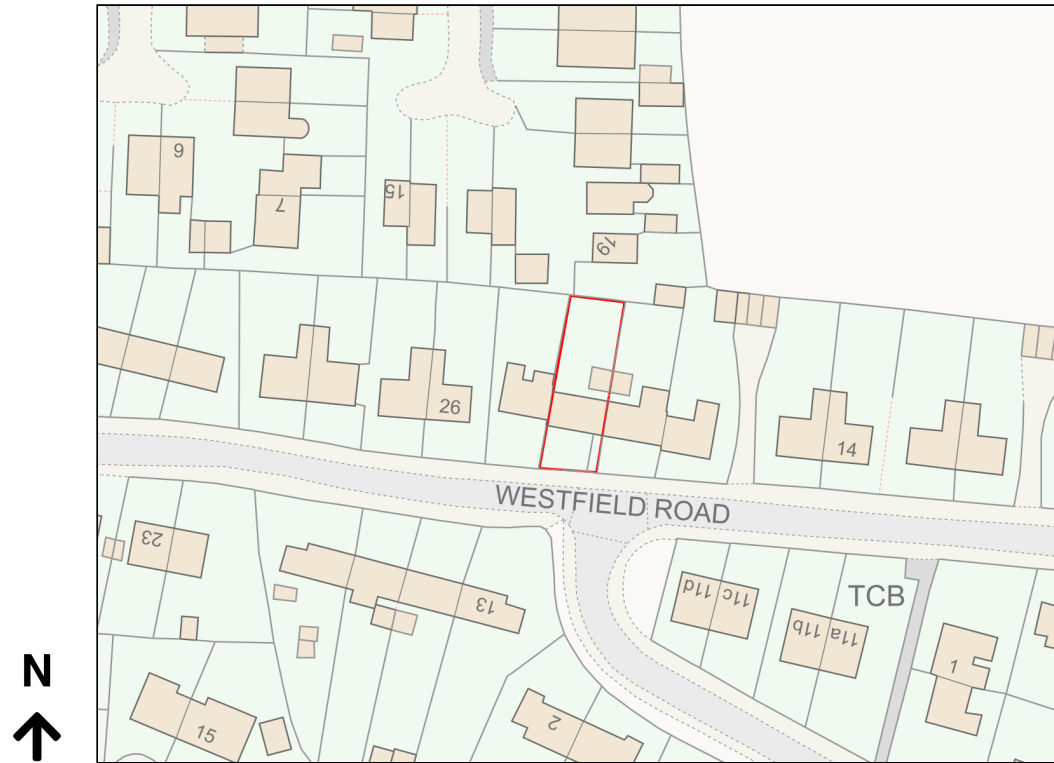

# Location Plan

Site Address: 22, Westfield Road, Banwell, BS29 6BA

Date Produced: 27-Dec-2023

Scale: 1:1250 @A4

Planning Portal Reference: PP-12700666v1