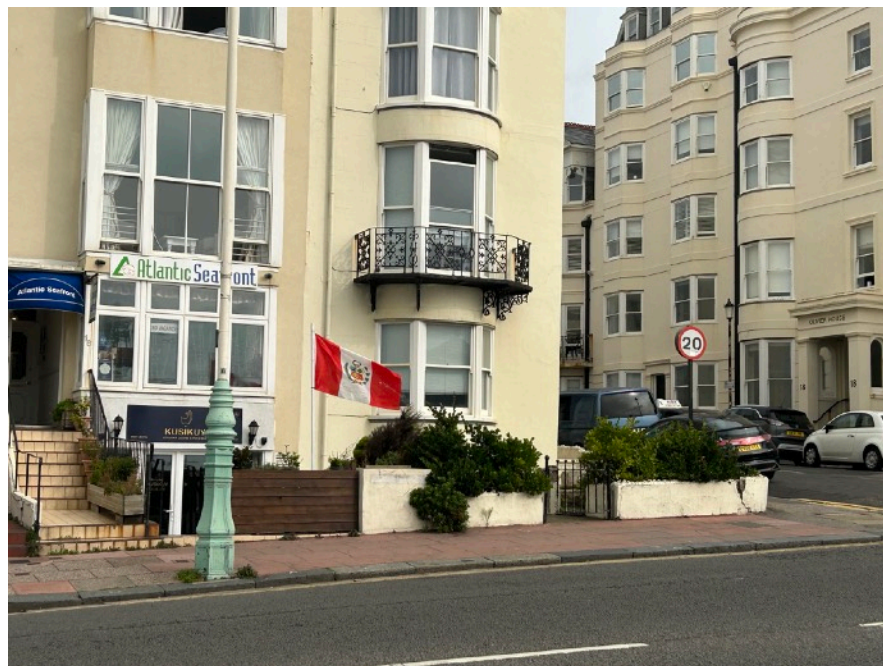

R228 17 Marine Parade Brighton
Photos

Marine Parade Elevation

Madeira Place Elevation

Entrance to LGF flat

R228 17 Marine Parade Brighton
Photos

Main Entrance to upper flats

Madeira Place showing guarding to LGF flat light-well

R228 17 Marine Parade Brighton
Photos

Looking down into LGF flat side light-well

R228 17 Marine Parade Brighton
Photos

Looking down into LGF flat front garden