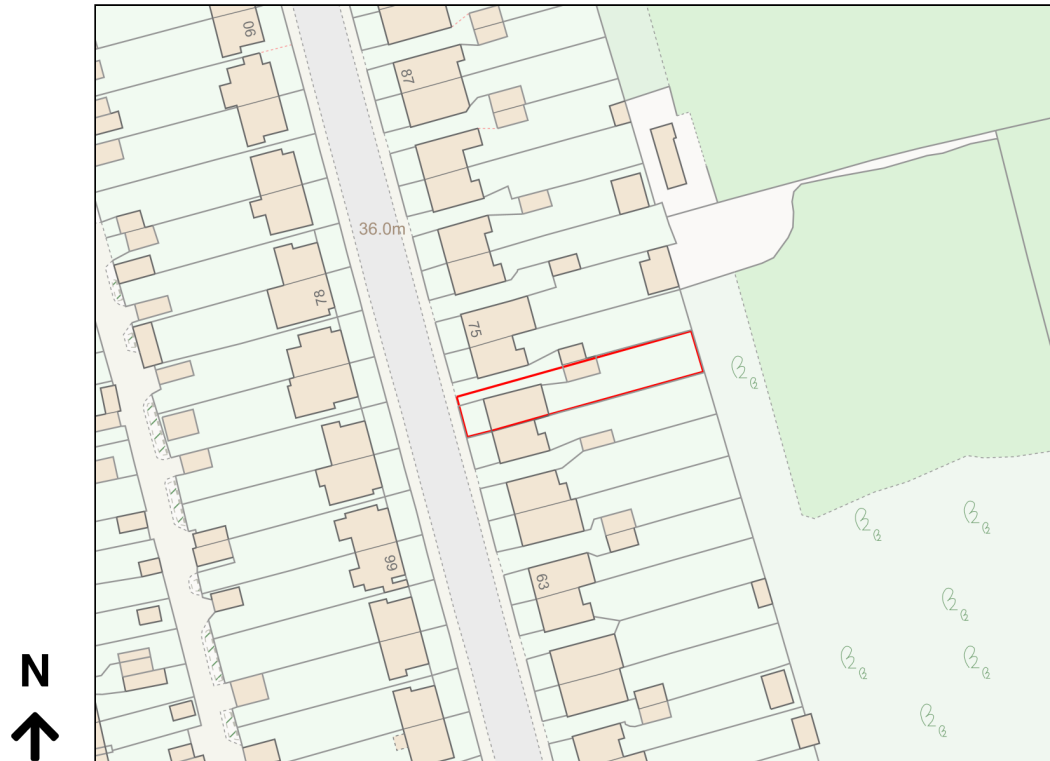

Location Plan

Site Address: 71, Southdown Road, Portslade, BN41 2HL

Date Produced: 20-Dec-2023

Scale: 1:1250 @A4

Planning Portal Reference: PP-12653727v1