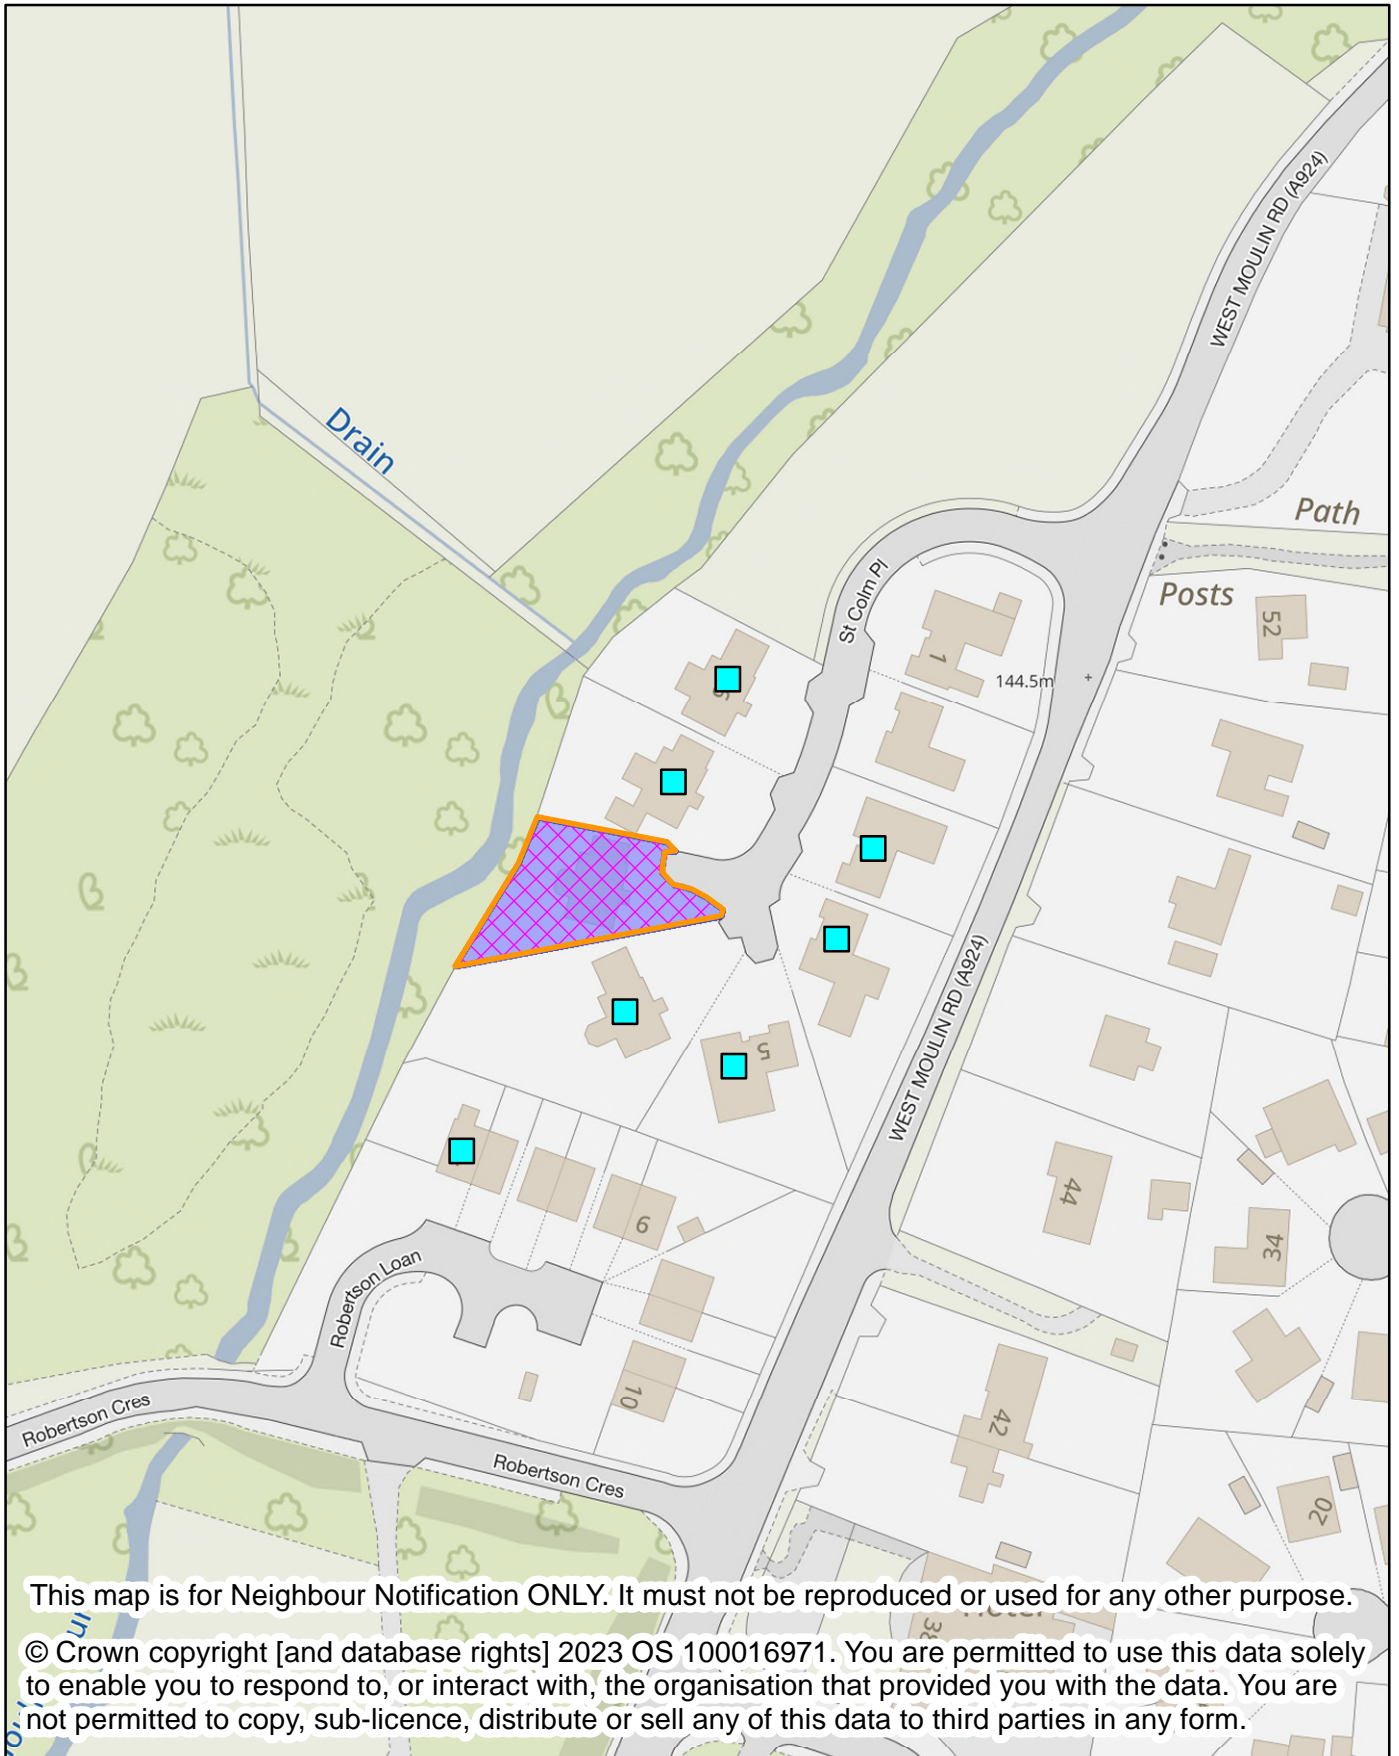

Perth & Kinross Council

NEIGHBOUR NOTIFICATION

Location Plan showing planning application site

This map is for Neighbour Notification ONLY. It must not be reproduced or used for any other purpose.

© Crown copyright [and database rights] 2023 OS 100016971. You are permitted to use this data solely to enable you to respond to, or interact with, the organisation that provided you with the data. You are not permitted to copy, sub-licence, distribute or sell any of this data to third parties in any form.