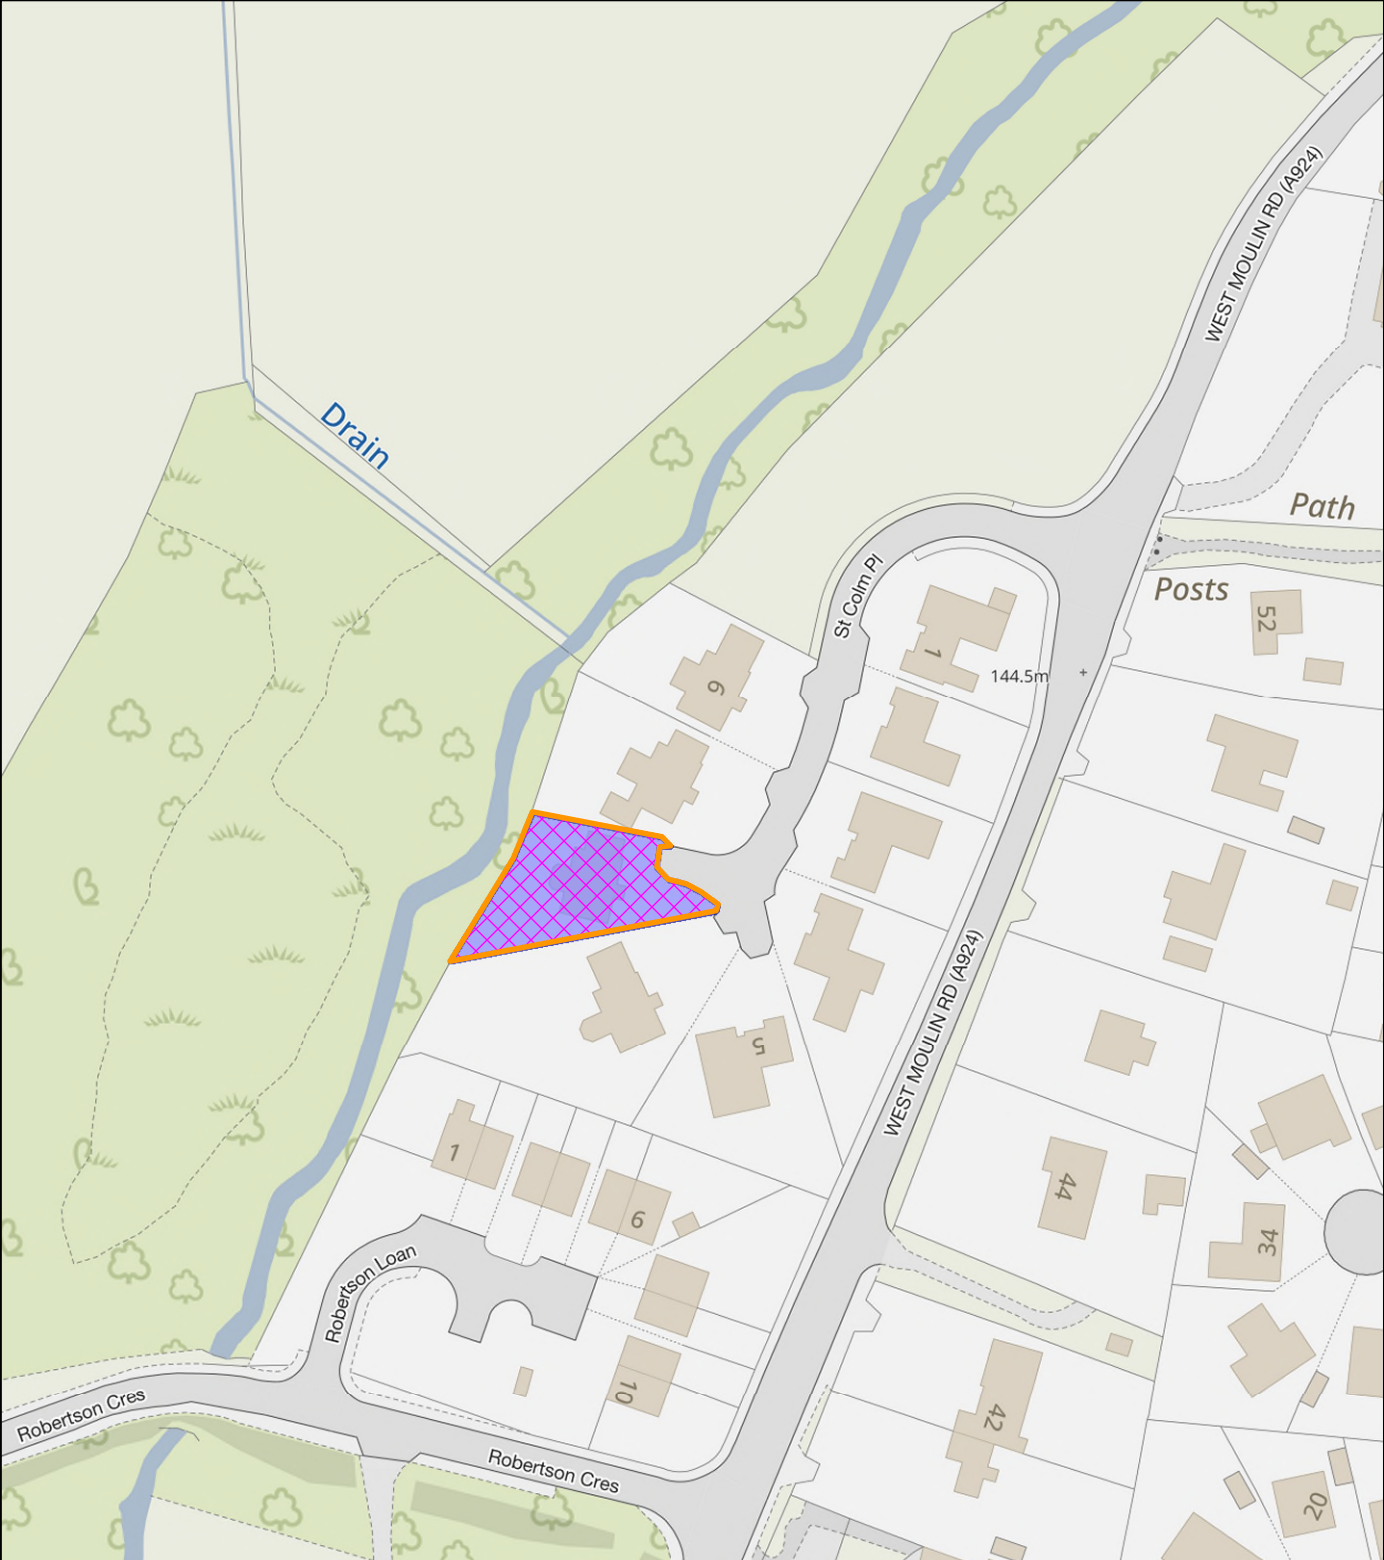

Perth & Kinross Council

NEIGHBOUR NOTIFICATION

Location Plan showing planning application site

This map is for Neighbour Notification ONLY. It must not be reproduced or used for any other purpose.

© Crown copyright [and database rights] 2023 OS 100016971. You are permitted to use this data solely to enable you to respond to, or interact with, the organisation that provided you with the data. You are not permitted to copy, sub-licence, distribute or sell any of this data to third parties in any form.