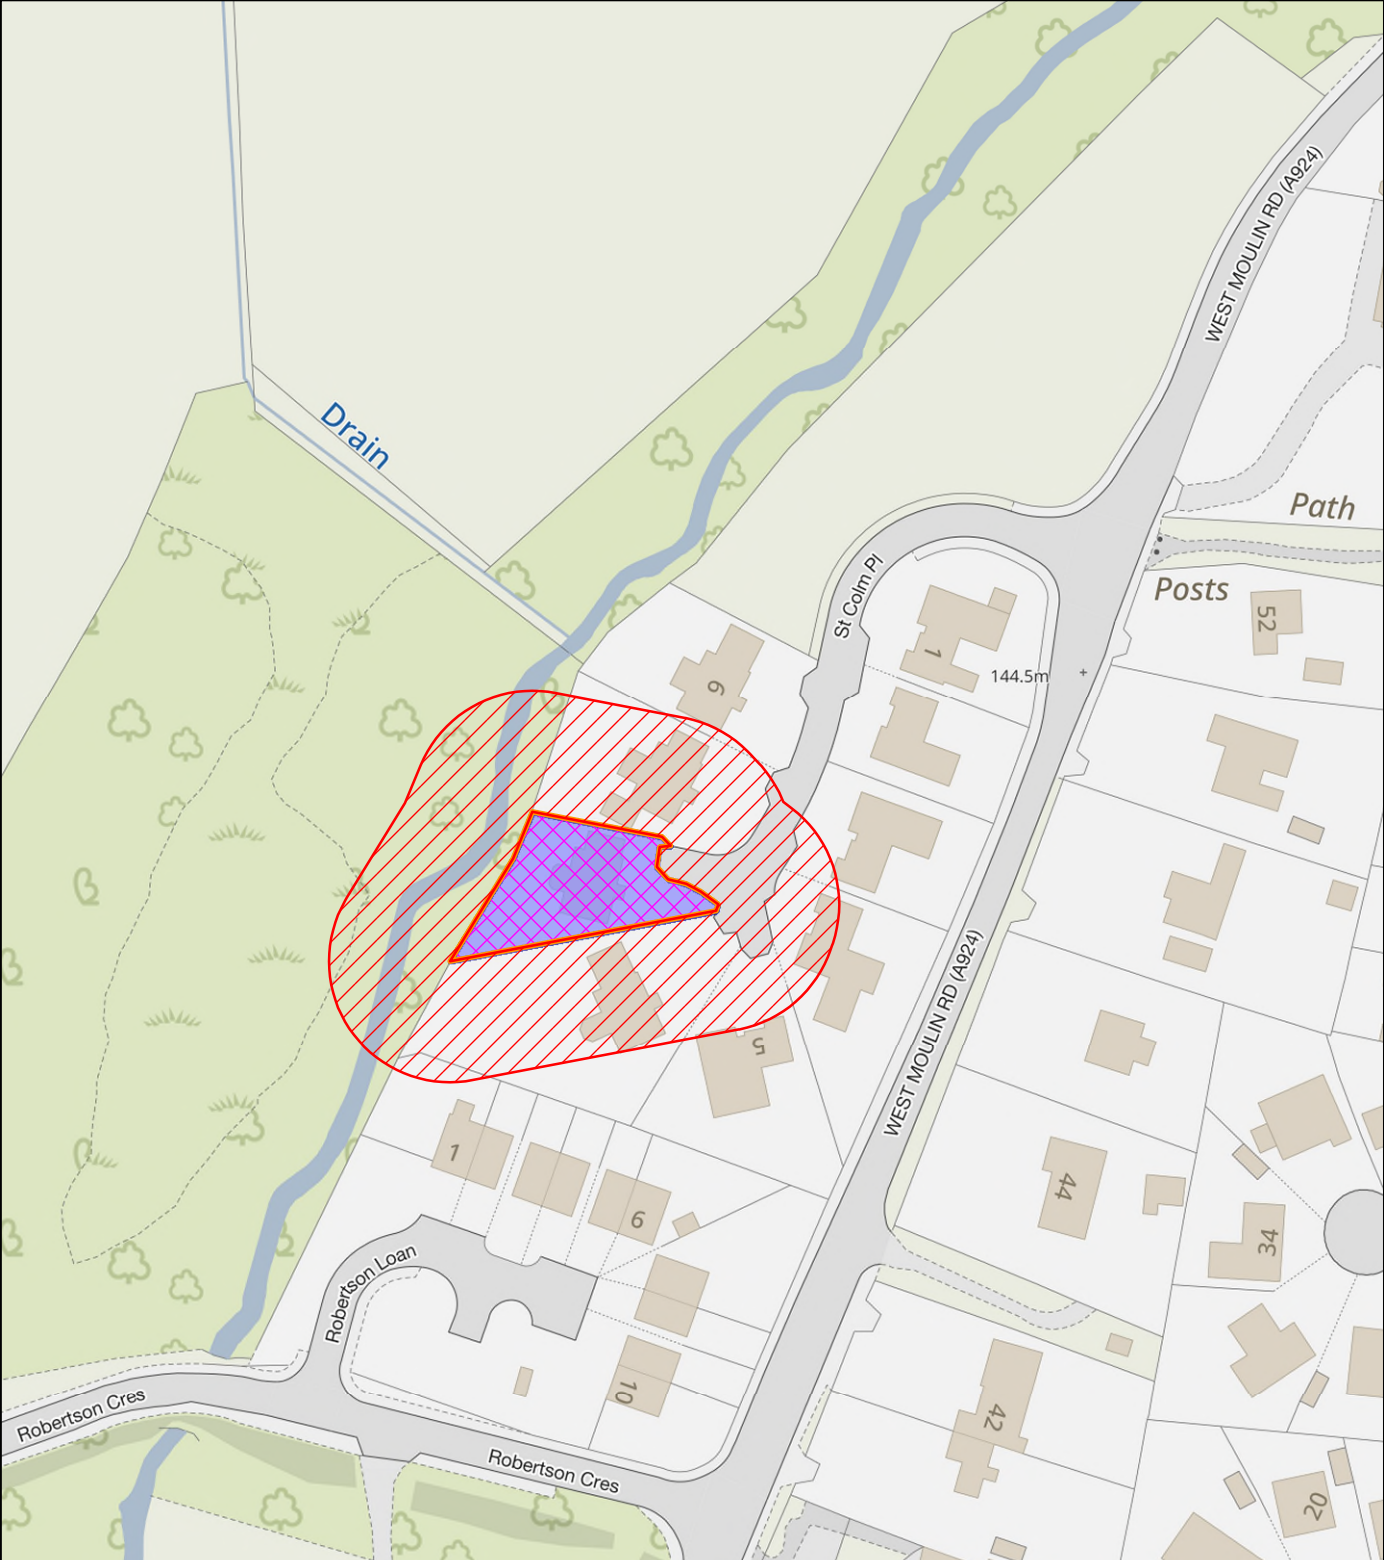

Perth & Kinross Council

NEIGHBOUR NOTIFICATION

Location Plan showing planning application site

This map is for Neighbour Notification ONLY. It must not be reproduced or used for any other purpose.

© Crown copyright [and database rights] 2023 OS 100016971. You are permitted to use this data solely to enable you to respond to, or interact with, the organisation that provided you with the data. You are not permitted to copy, sub-licence, distribute or sell any of this data to third parties in any form.