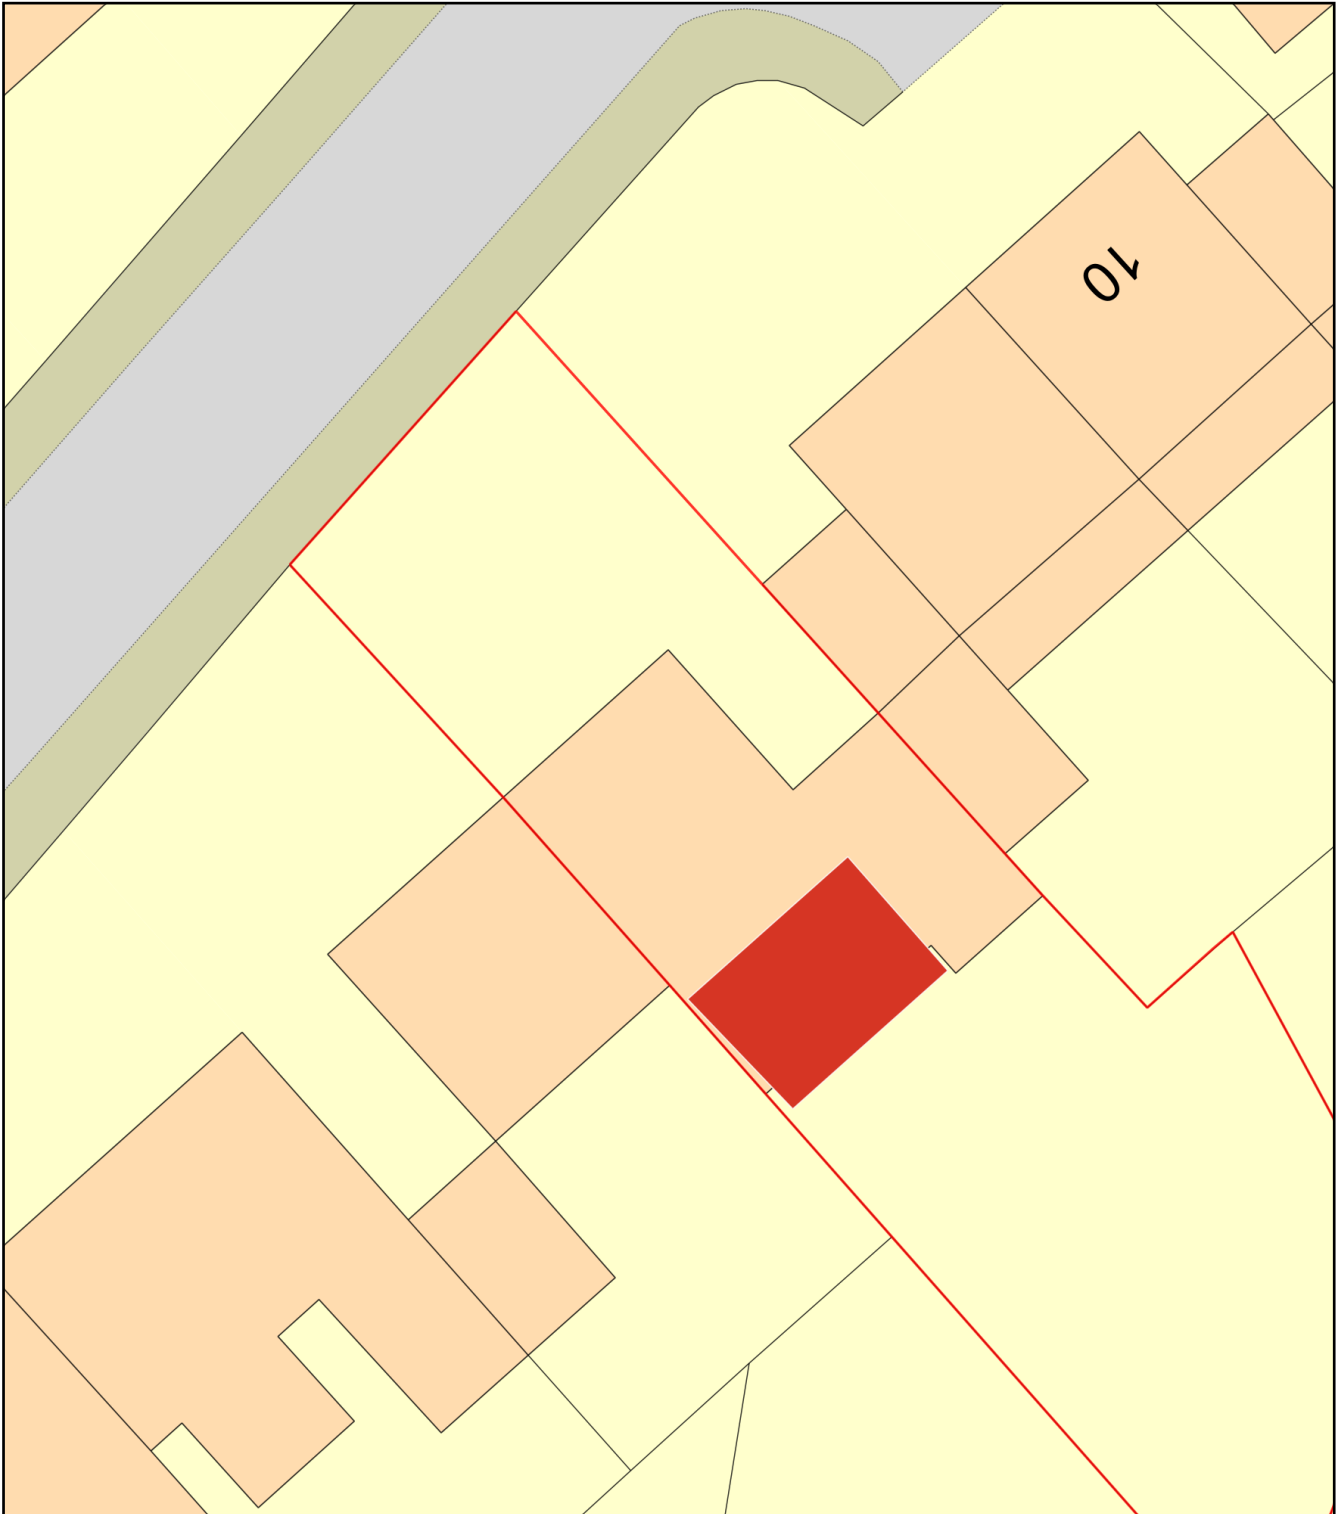

Site Plan, Nursery Close, Kidderminster, DY11 5BQ

Plan Produced for: Rebecca Baylie
Date Produced: 03 Jan 2024
Plan Reference Number: TQRQM24003193223126
Scale: 1:200 @ A4