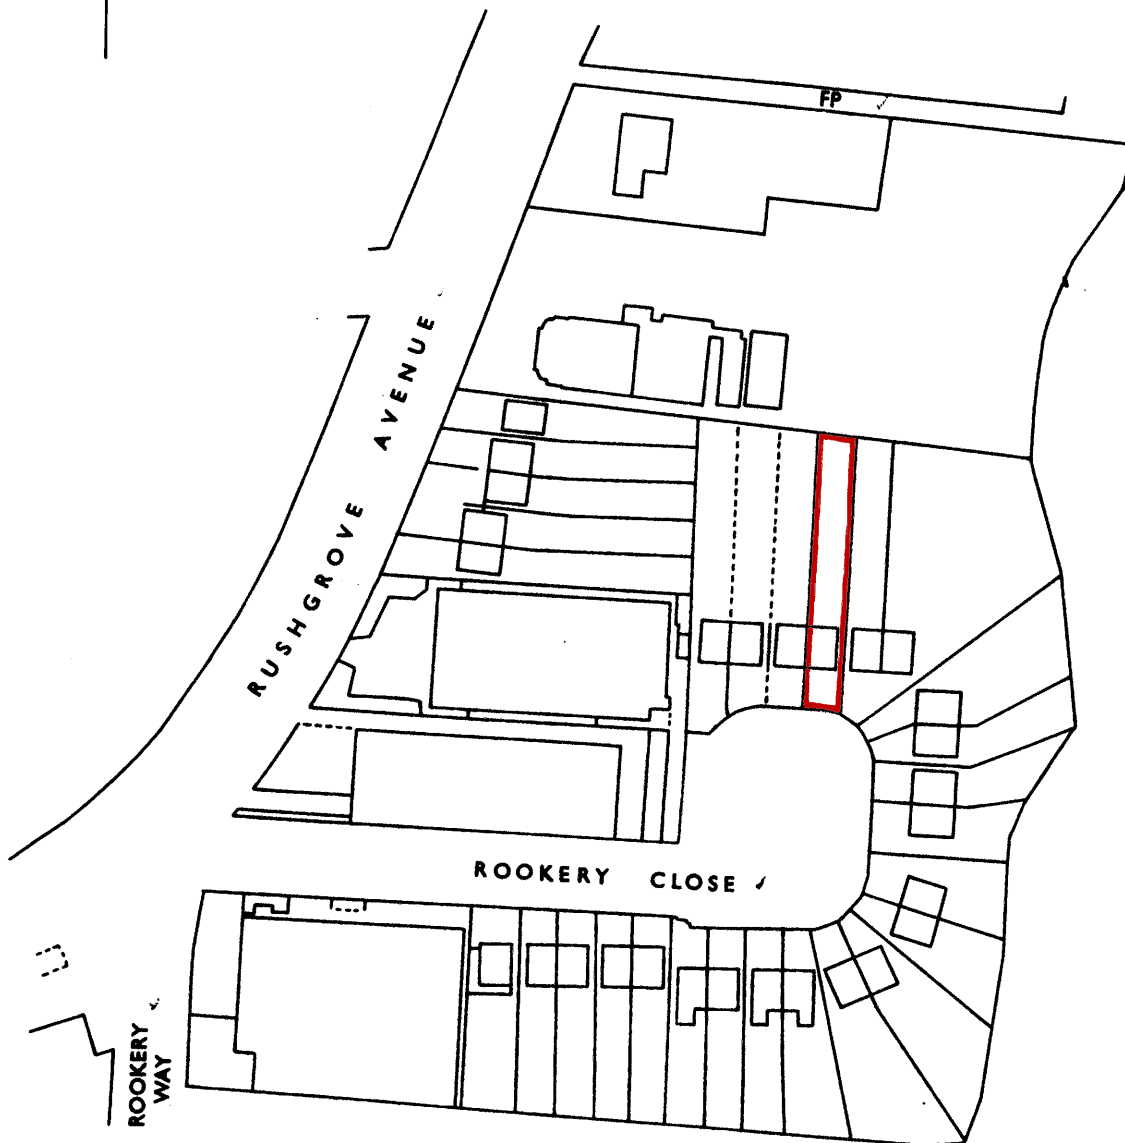

# H. M. LAND REGISTRY GENERAL MAP

GREATER LONDON SHEET TQ 2188 SECTION D  
(NATIONAL GRID)

Scale 1/1250

BOROUGH OF BARNET

Old Reference MIDDLESEX XI 6 AB  
© Crown Copyright 1970

## TITLE No. NGL 120976

This is a copy of the title plan on 3 JAN 2024 at 14:15:31. This copy does not take account of any application made after that time even if still pending in HM Land Registry when this copy was issued.

HM Land Registry endeavours to maintain high quality and scale accuracy of title plan images. The quality and accuracy of any print will depend on your printer, your computer and its print settings. This title plan shows the general position, not the exact line, of the boundaries. It may be subject to distortions in scale. Measurements scaled from this plan may not match measurements between the same points on the ground.