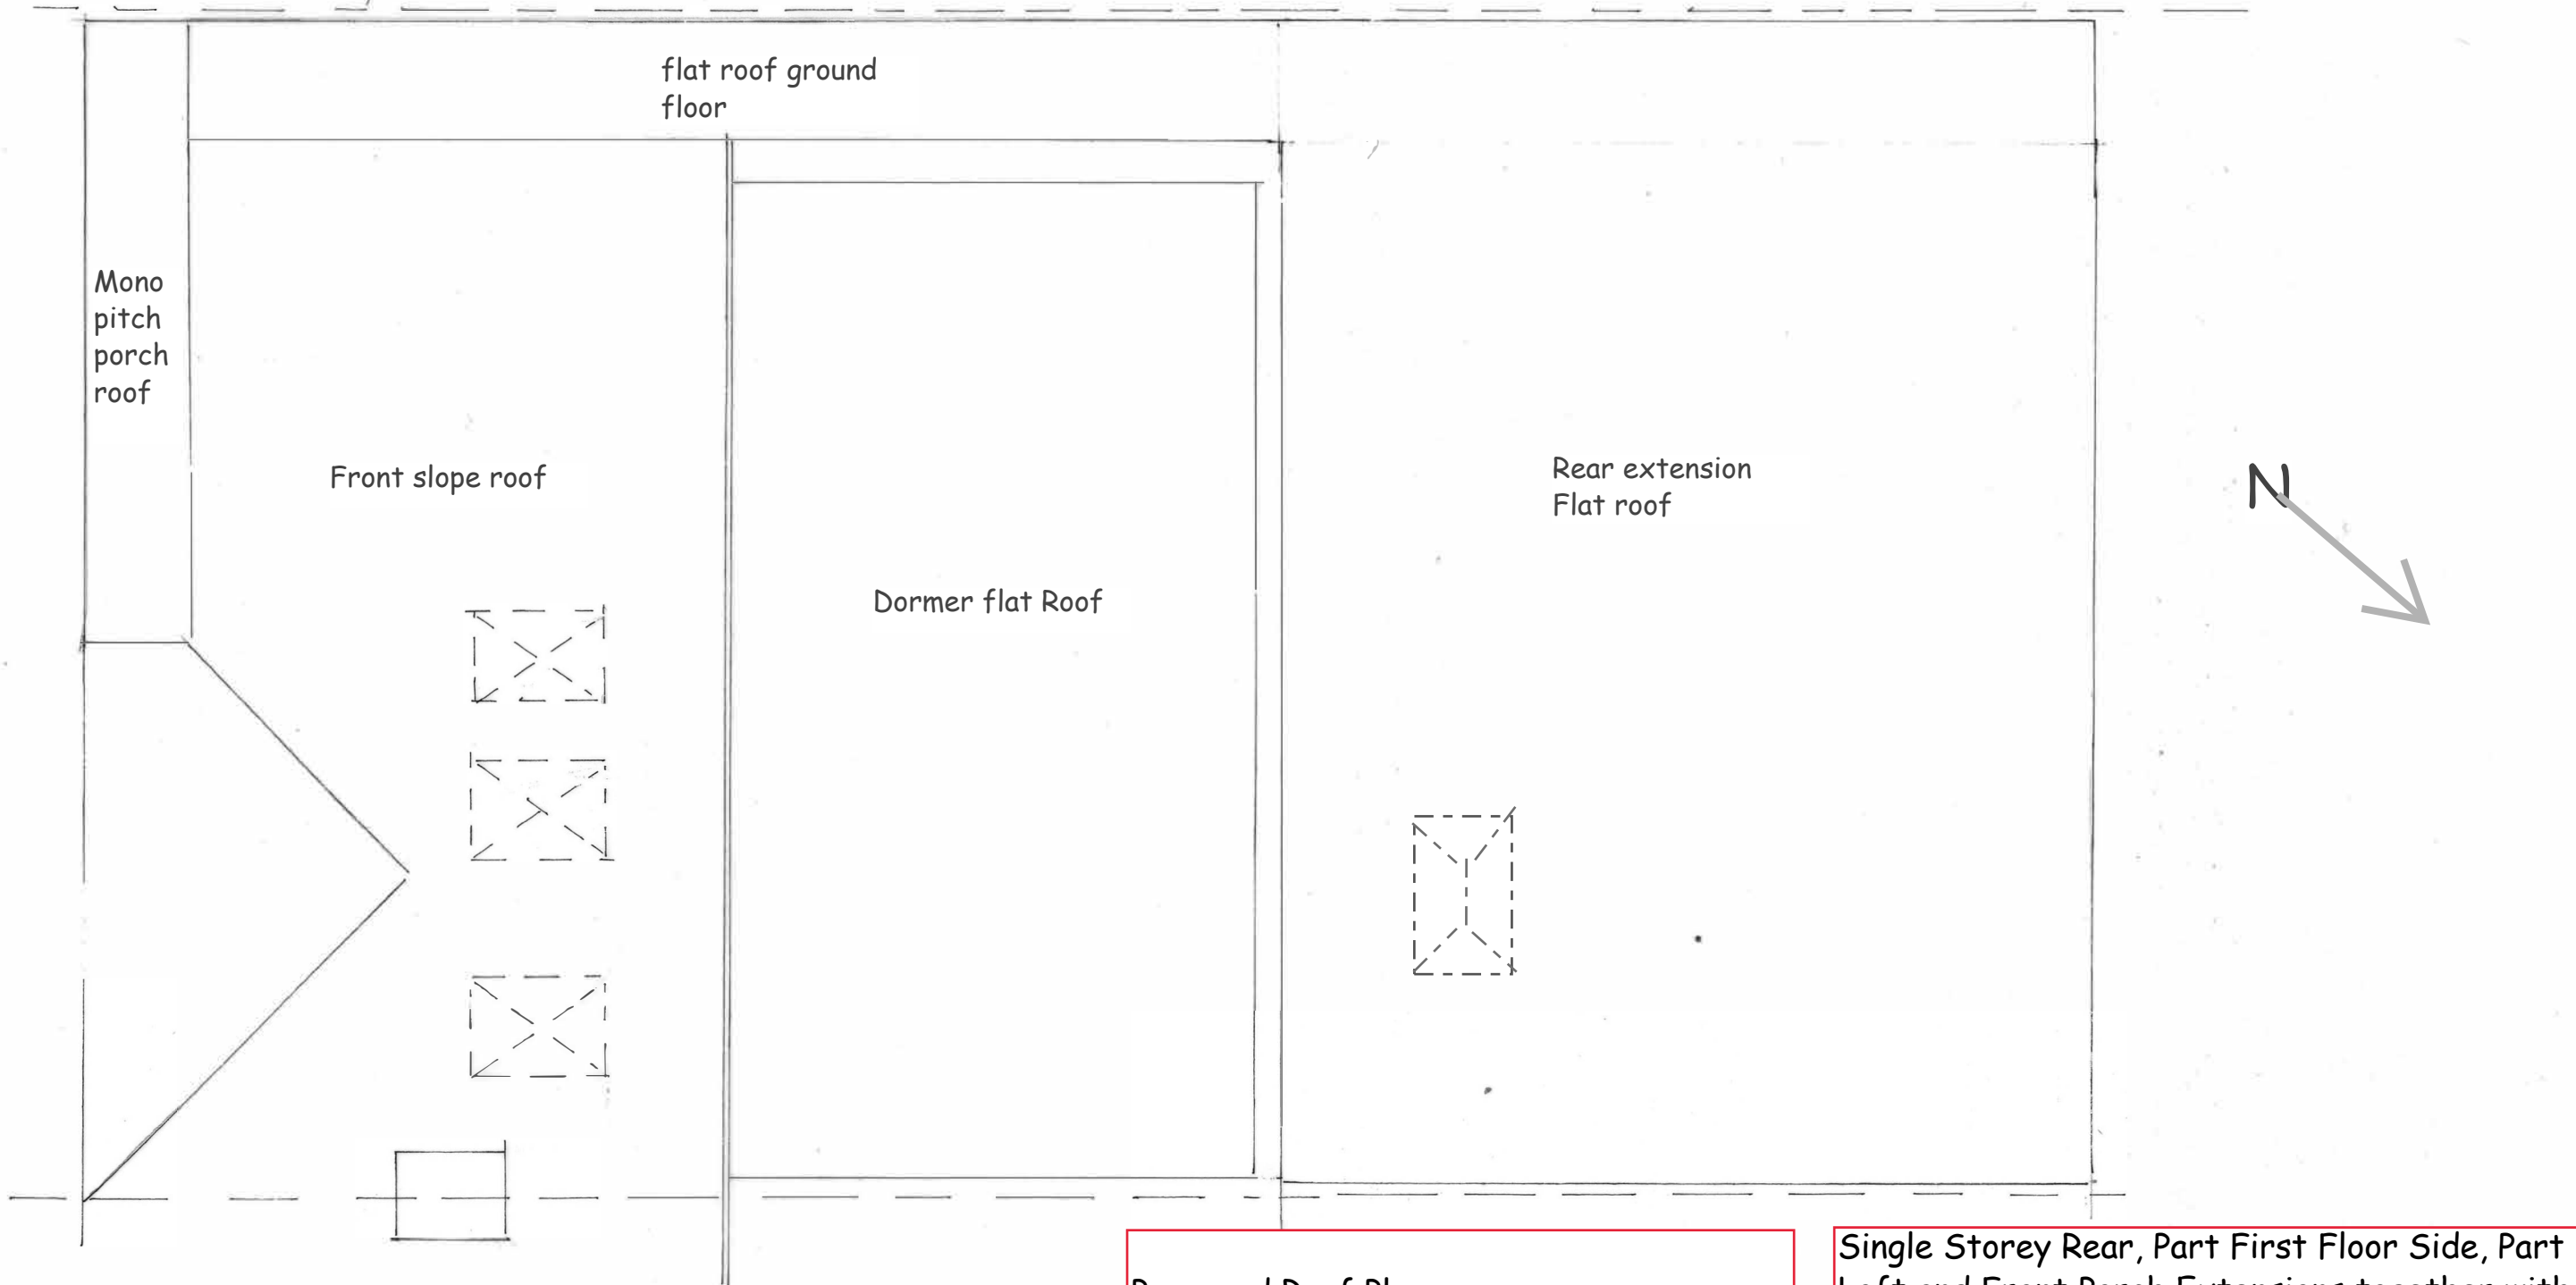

1:50
scale
@A3

Proposed Roof Plan
Drg NO BAE-09A
Date -8 Nov 2023
cale 1:50@A3
Rev A=roof light added 30-11-23

Single Storey Rear, Part First Floor Side, Part
Loft and Front Porch Extensions together with
Landscaping to Garden
99 BERESFORD AVE SURBITON KT5 9LW