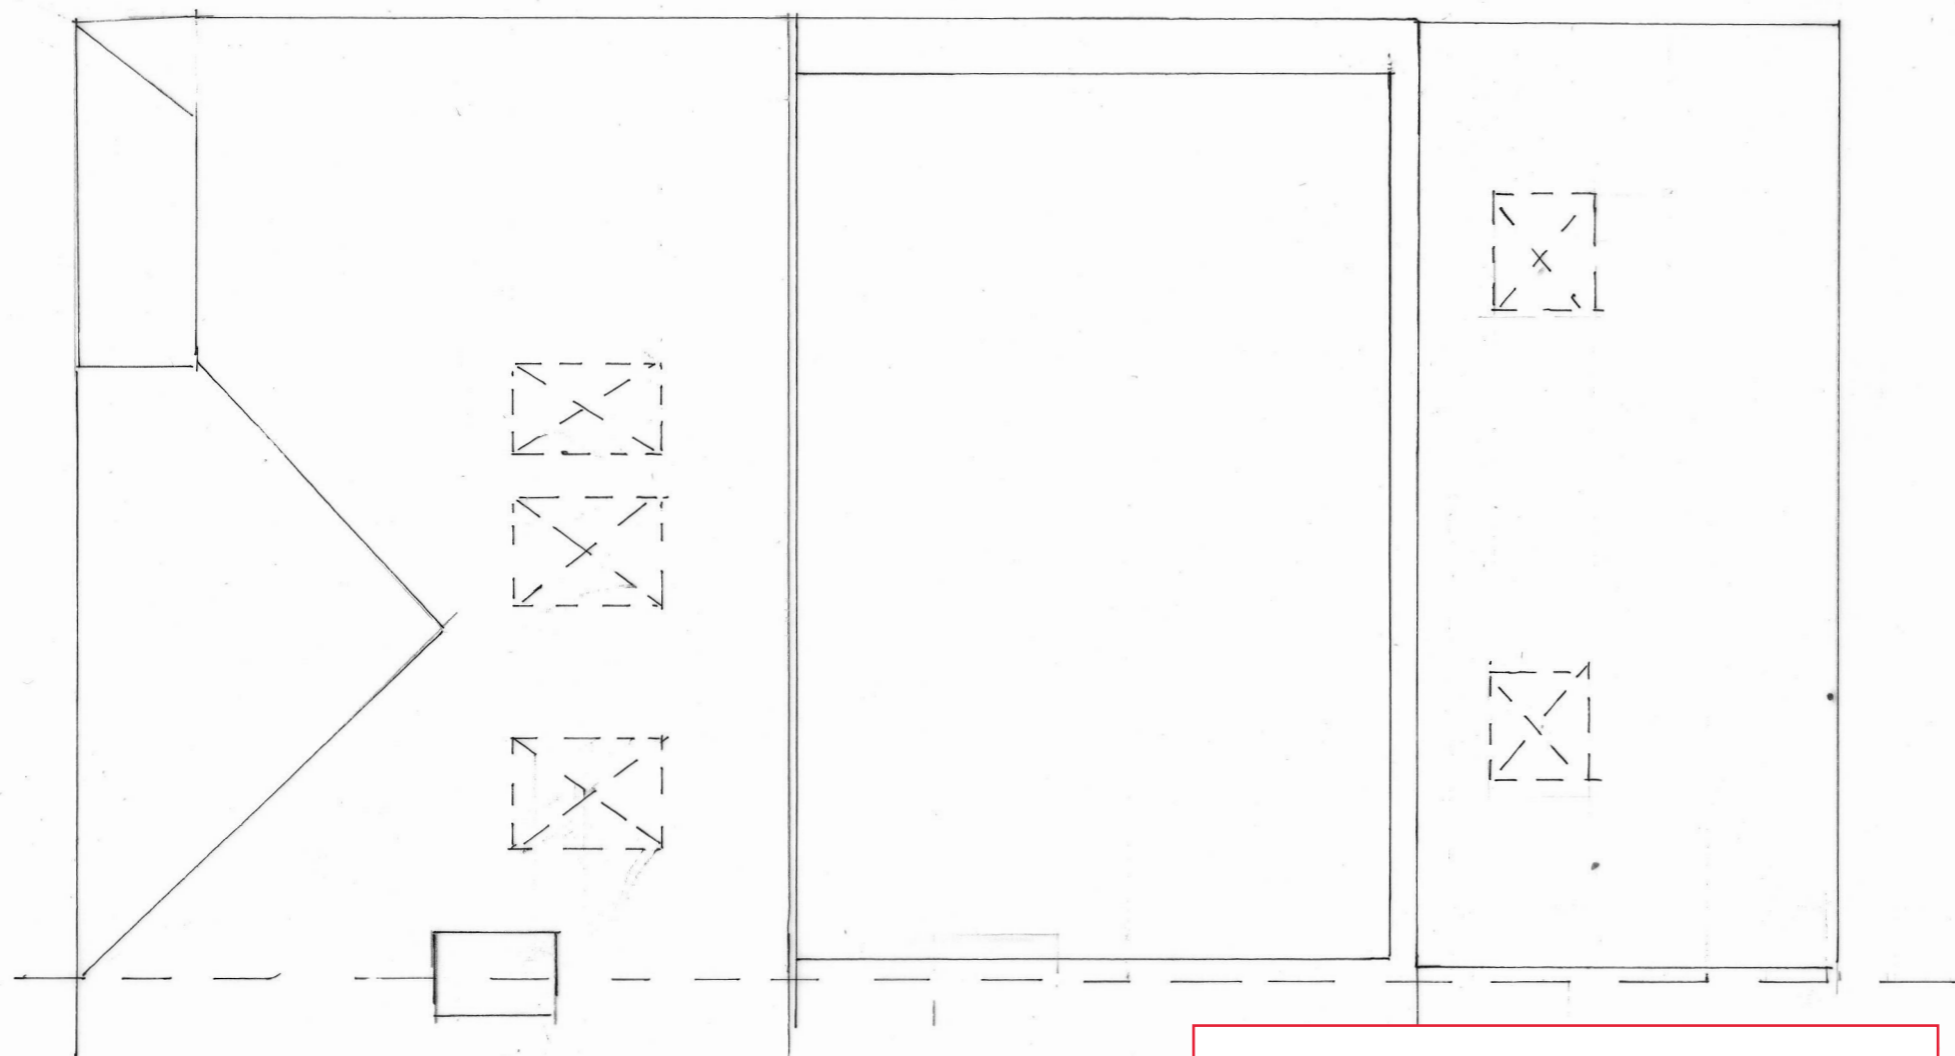

1:50  
scale  
@A3

Existing Roof Plan  
Drg NO BAE-08  
Date -8 Nov 2023  
cale 1:50@A3A  
Rev A roof labels added

Single Storey Rear, Part First Floor Side, Part  
Loft and Front Porch Extensions together with  
Landscaping to Garden  
99 BERESFORD AVE SURBITON KT5 9LW