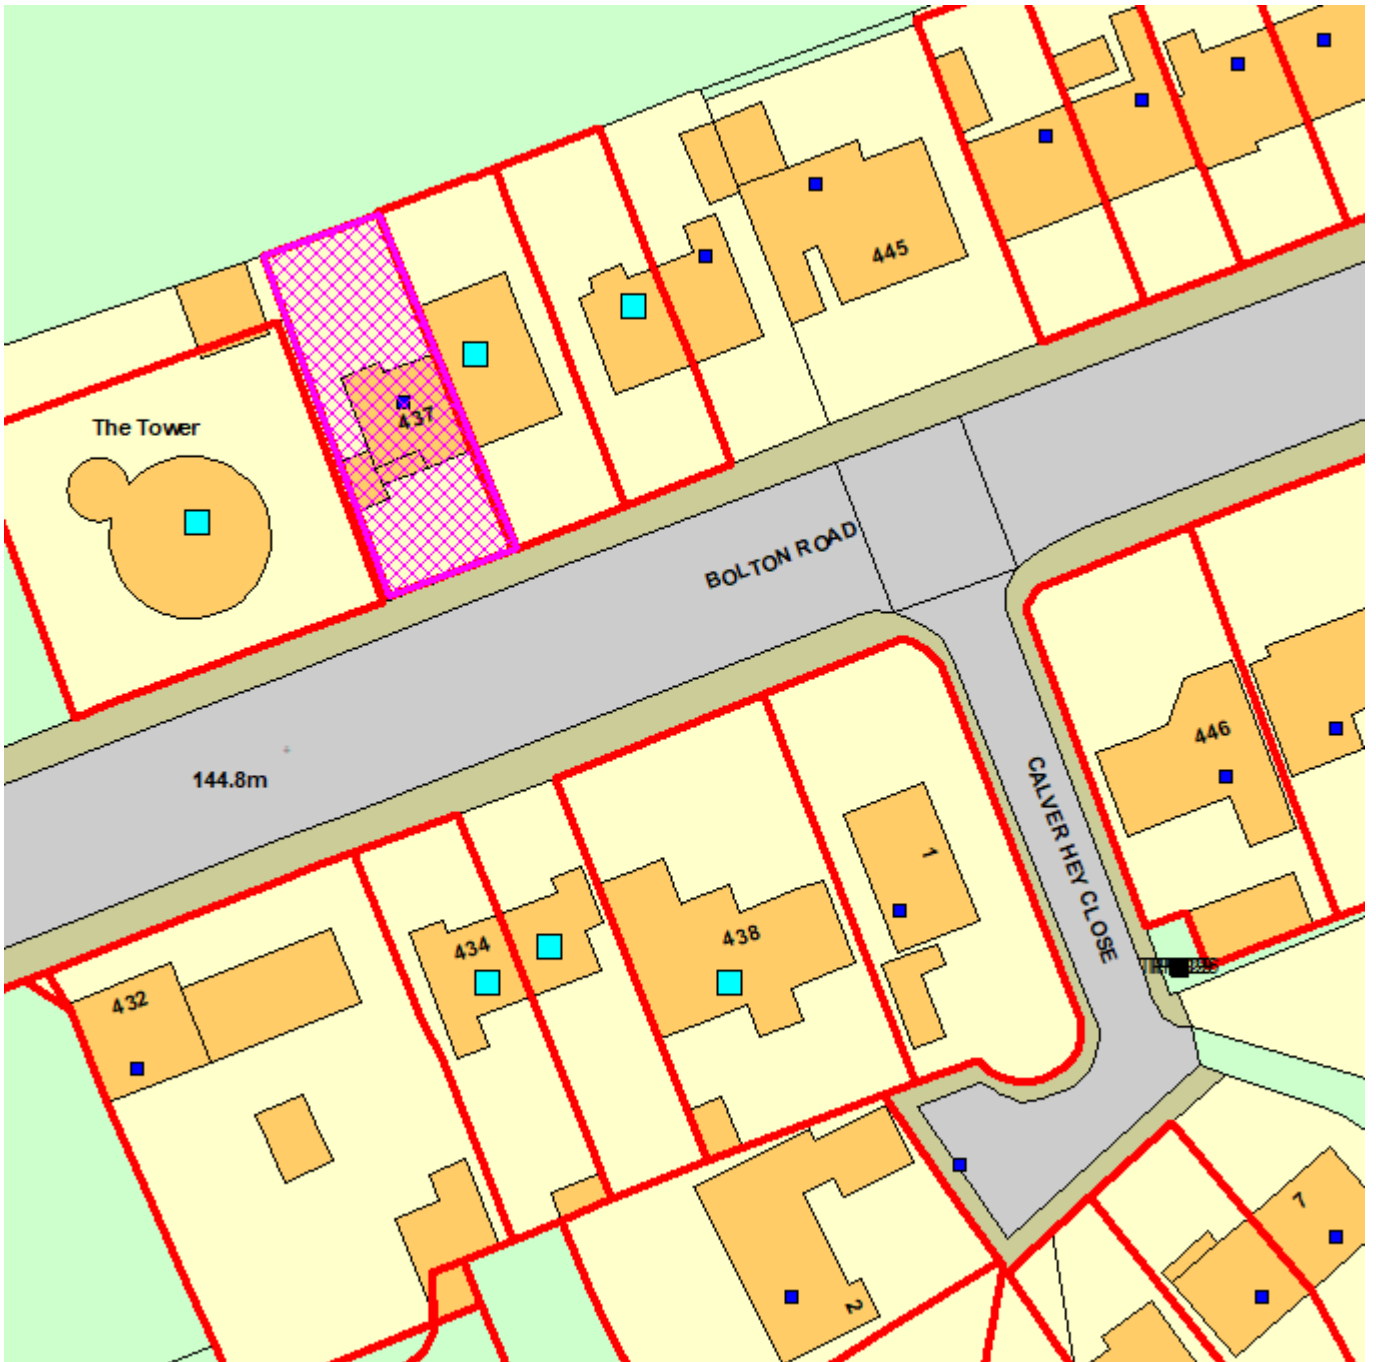

Bolton Council NEIGHBOUR CONSULTATION PLAN

437 Bolton Road, Westhoughton, Bolton, BL5 3BJ

Development & Regeneration Dept
Development Management Section

Town Hall, Bolton, Lancashire, BL1 1RU
Telephone (01204) 333 333

Bolton Council

EC.Aid Case No: **17365/23**

Reproduction from the Ordnance Survey Map with the permission of the Controller of H.M. Stationery Office. Crown Copyright and may lead to prosecution or civil proceedings.

Scale 1:1250