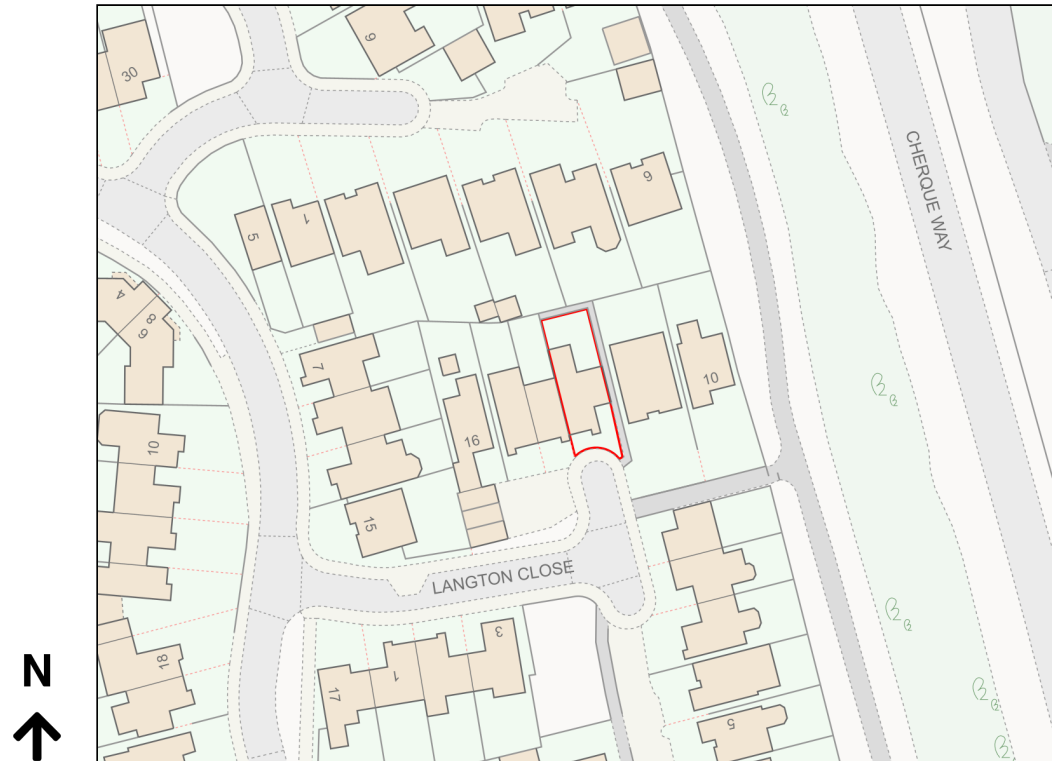

# Location Plan

Site Address: 12, Langton Close, Lee-on-the-solent, PO13 8FH

Date Produced: 11-Dec-2023

Scale: 1:1250 @A4

Planning Portal Reference: PP-12660559v1