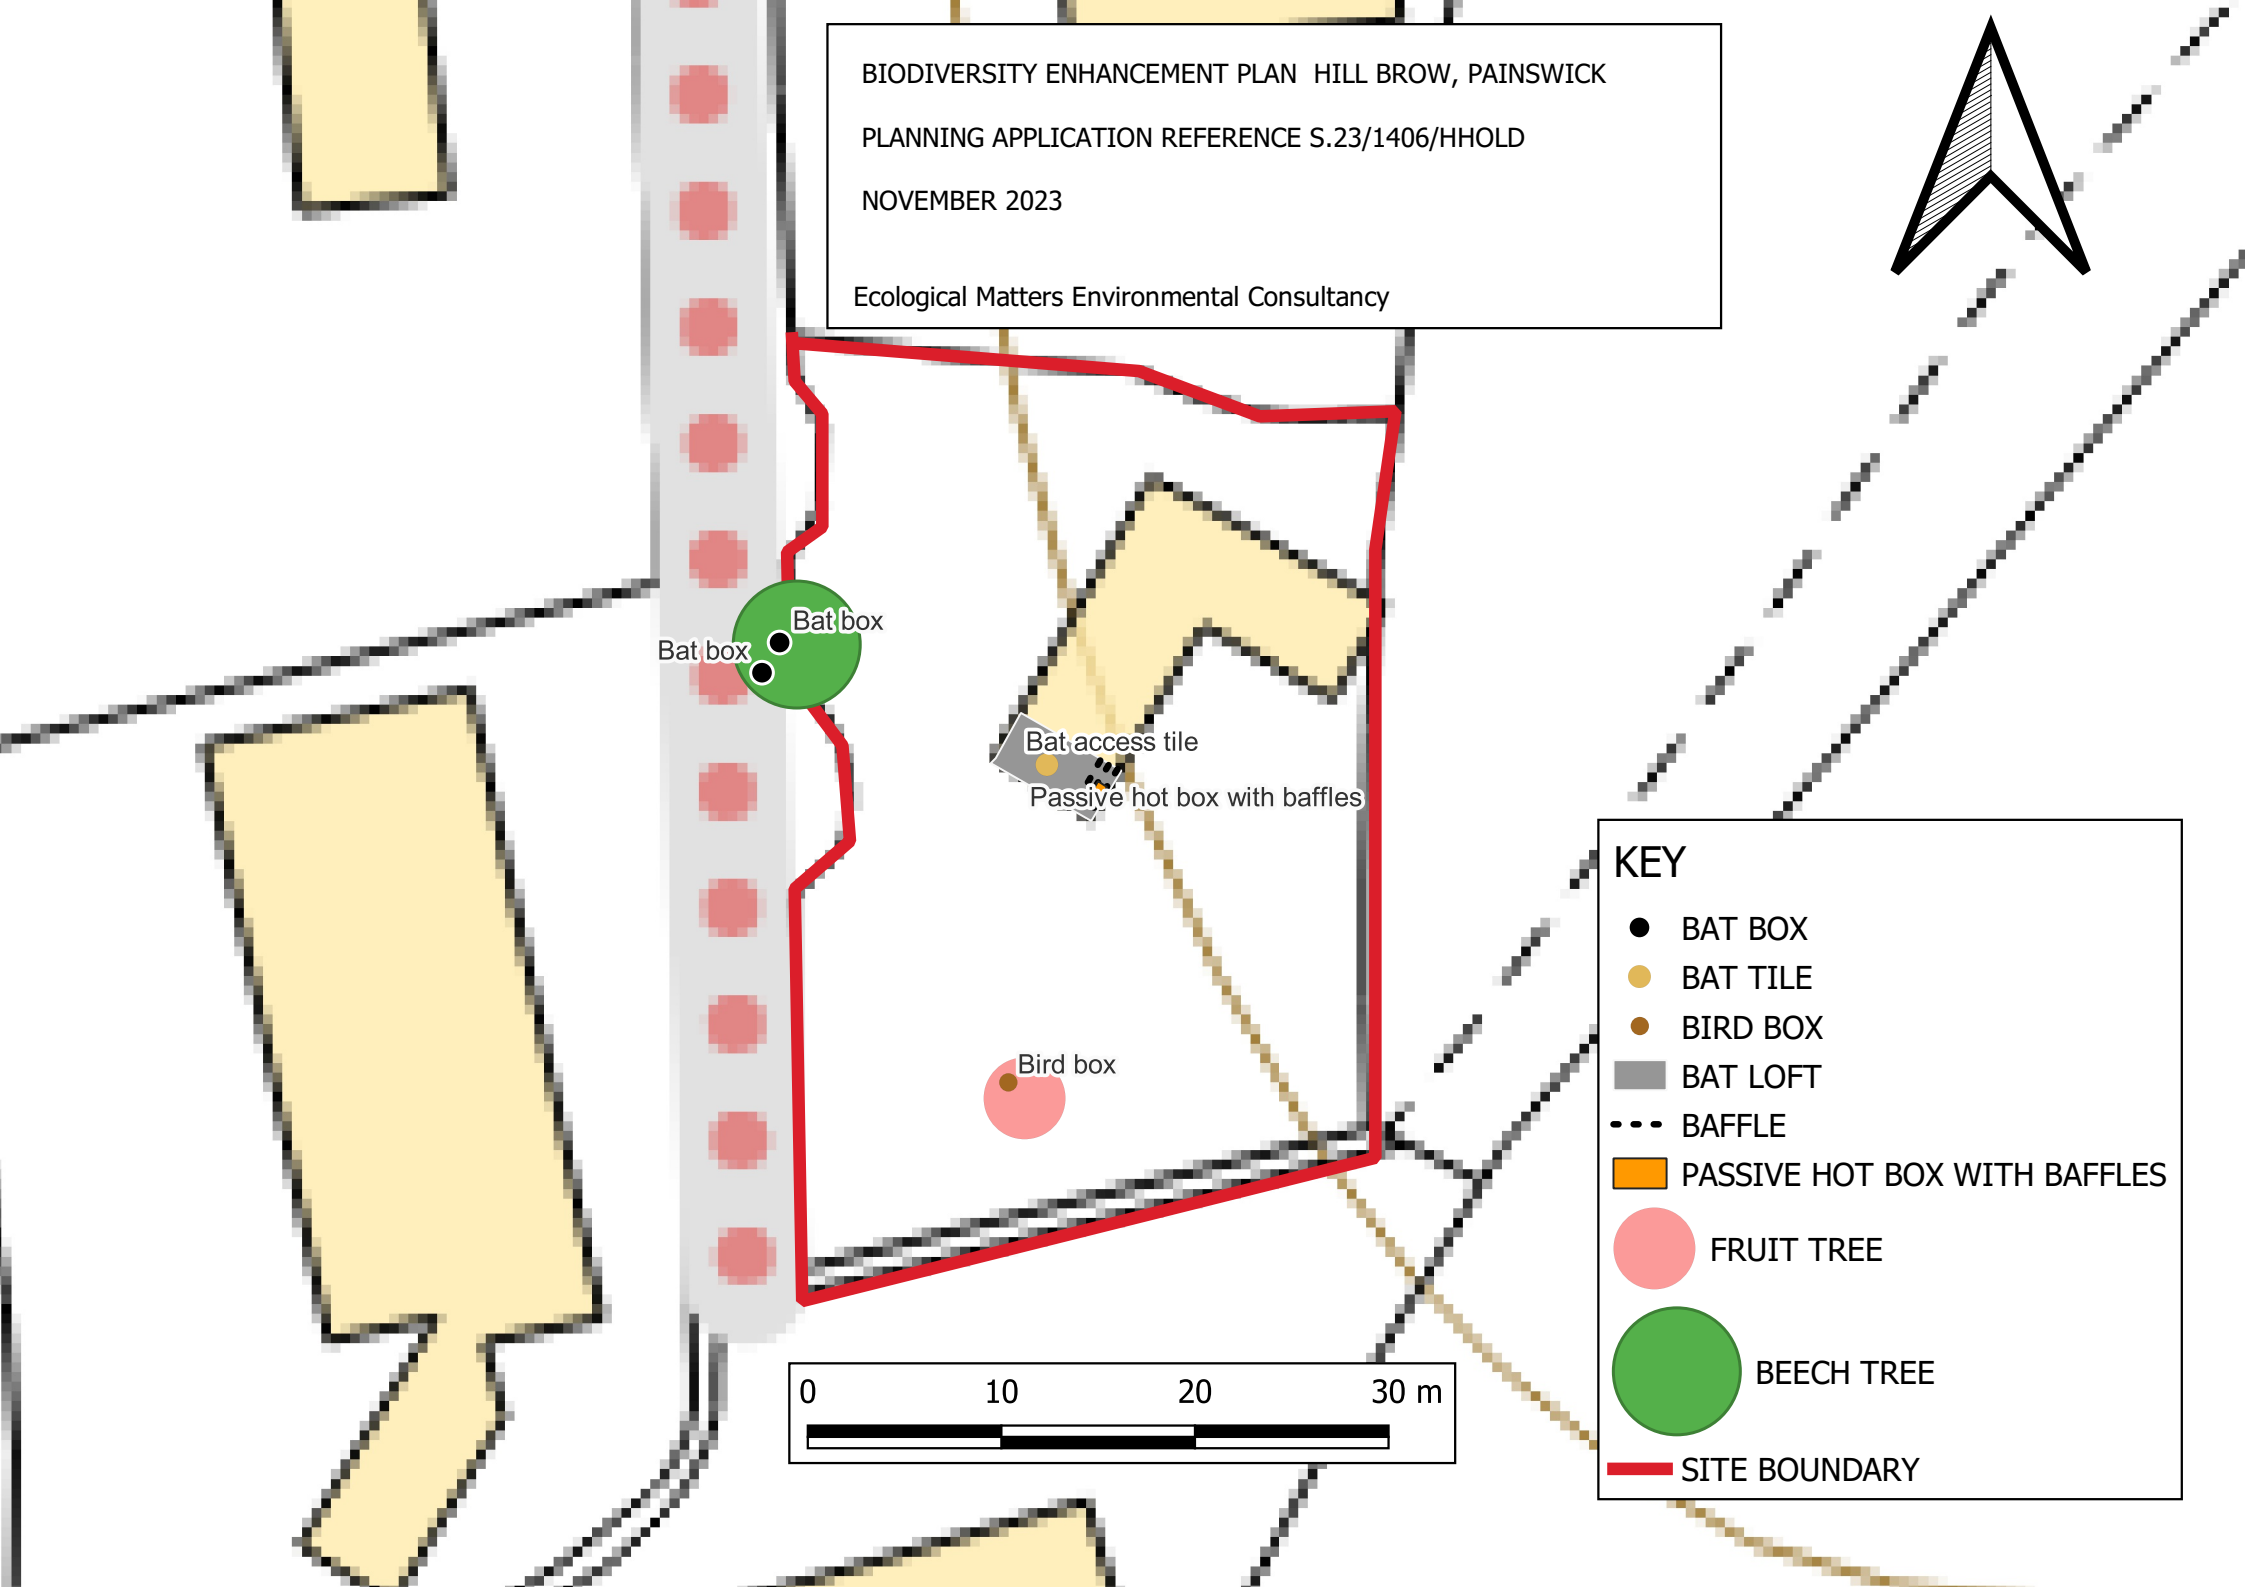

BIODIVERSITY ENHANCEMENT PLAN HILL BROW, PAINSWICK

PLANNING APPLICATION REFERENCE S.23/1406/HHOLD

NOVEMBER 2023

Ecological Matters Environmental Consultancy

Bat box

Bat access tile

Passive hot box with baffles

Bird box

KEY

- BAT BOX
- BAT TILE
- BIRD BOX
- BAT LOFT
- BAFFLE
- PASSIVE HOT BOX WITH BAFFLES
- FRUIT TREE
- BEECH TREE
- SITE BOUNDARY