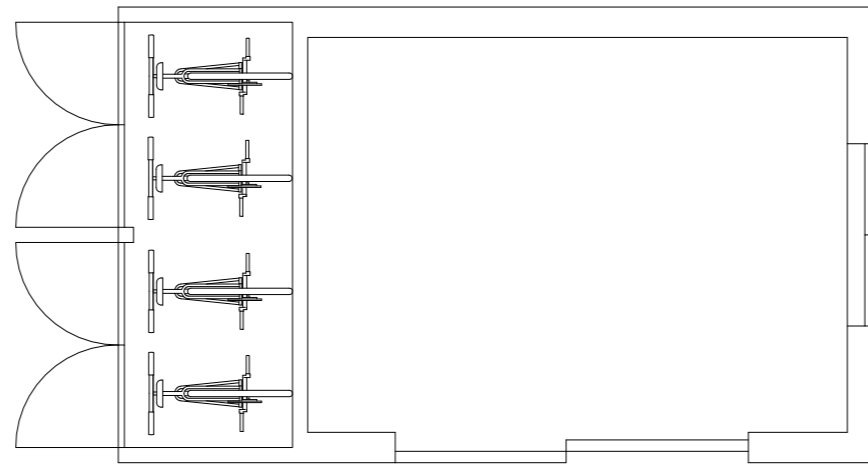

Materials

Timber cladding to match dwelling
Windows & sliding doors to match dwelling
GRP Roof - Light grey
Timber doors to cycle storage with security hinges

Side Elevation

Rear Elevation

Side Elevation

Floor Plan

Roof Plan

Front Elevation