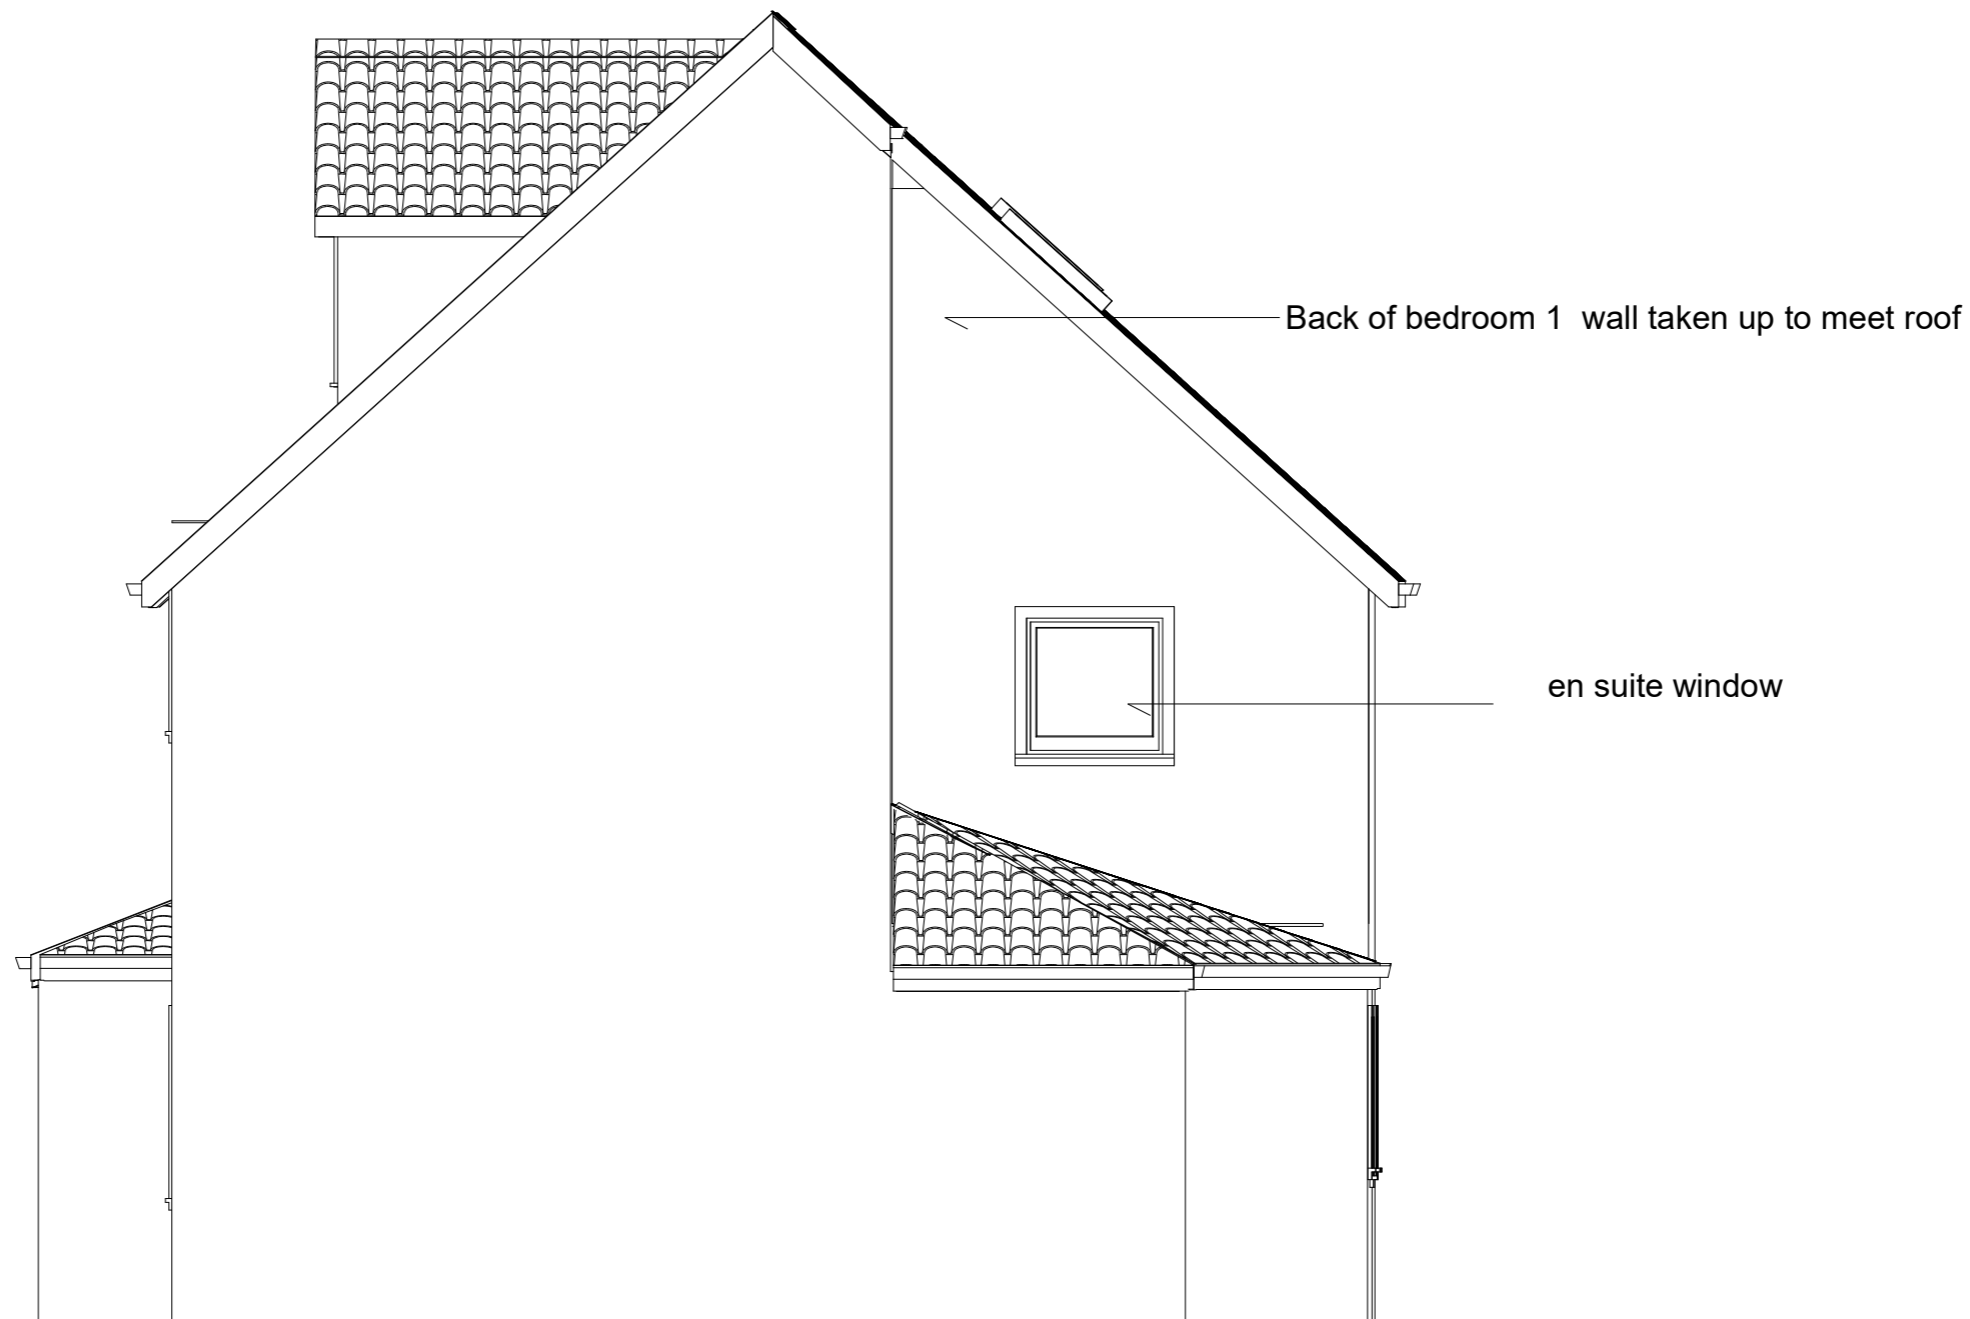

Sheet #

6

26/09/2023

Scale:

responsibility is not accepted for errors made by others in scaling from this drawing. All Construction information should be taken from figured dimensions only and thoroughly checked on site.

Jade Cottage  
Gurney Slade  
RADSTOCK  
BA3 4TQ

Radstock Design  
7 Forrescue road  
Radstock  
BA3 3PH

roof pitch 42 degrees

**SCALE BAR 1:50**