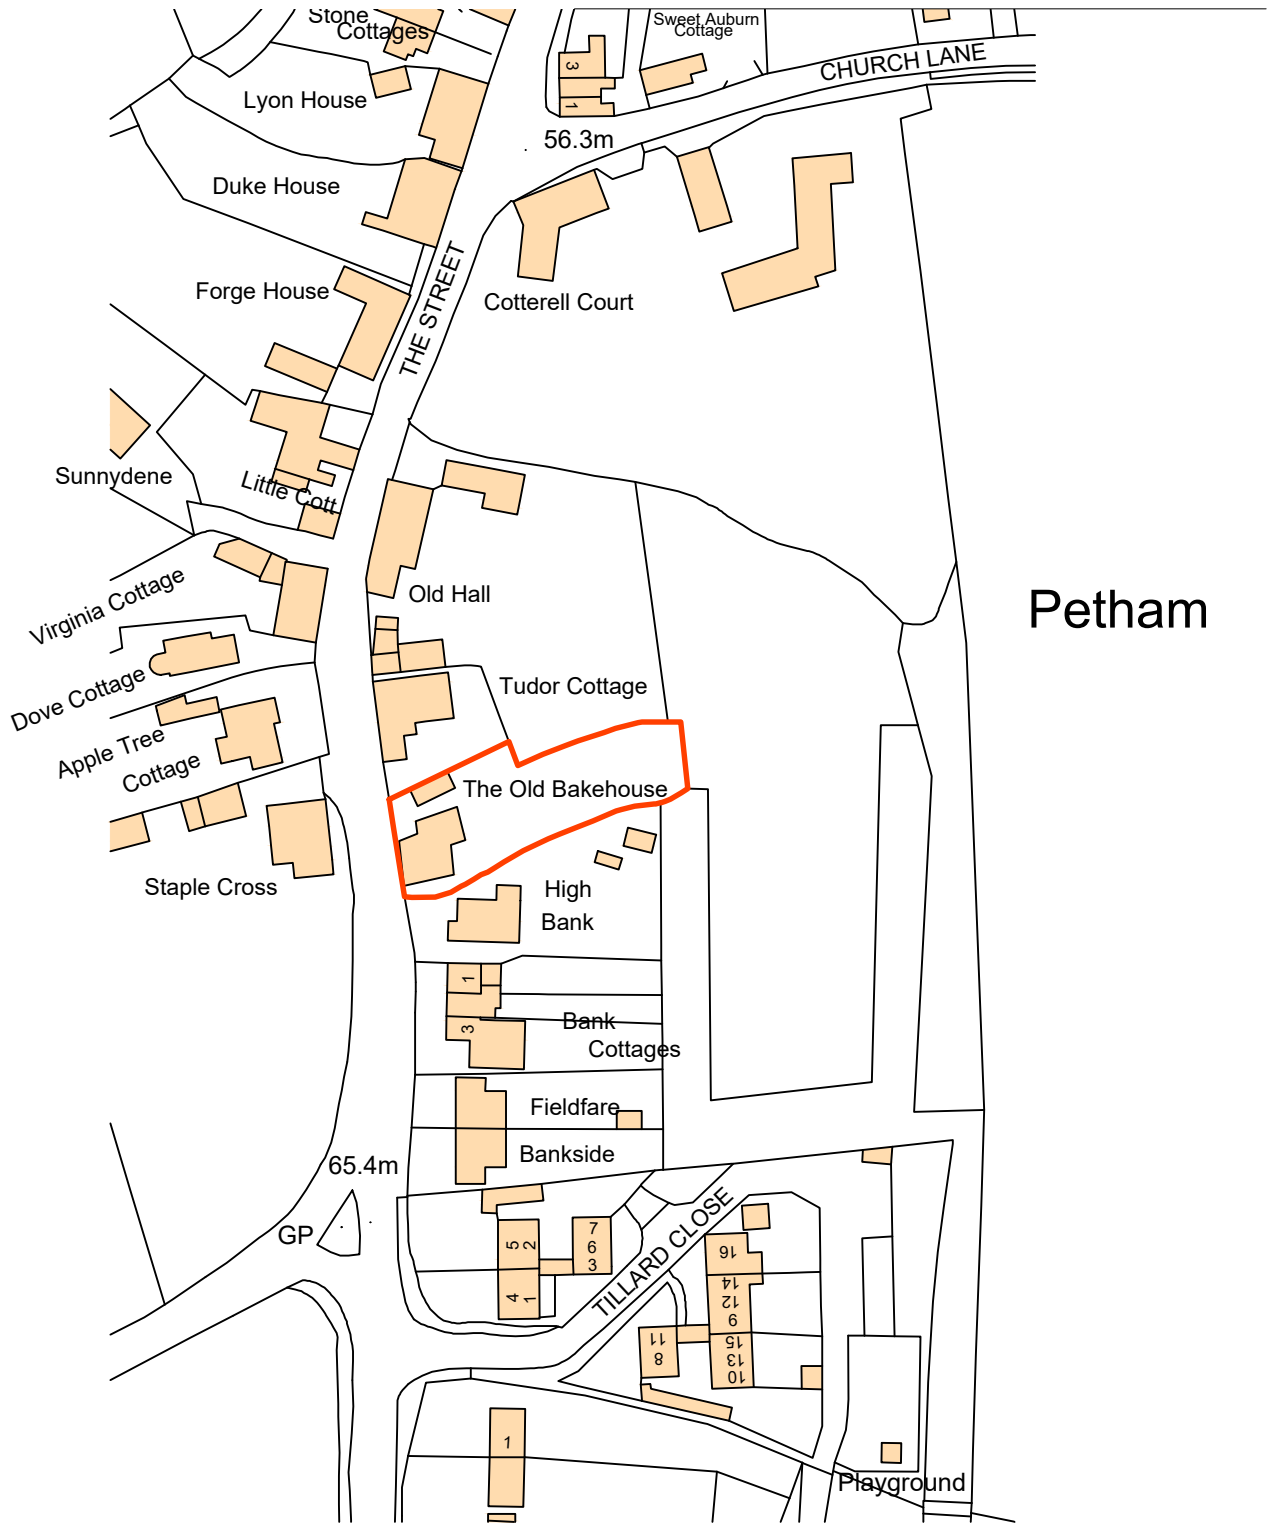

This drawing is protected by copyright and must not be copied or reproduced without the written consent of Graham Simpkin Planning. All dimensions and sizes to be checked on site. North points are indicative. ©

Petham

Graham Simpkin Planning

2 The Parade, Ash Road, Hartley Longfield, Kent DA3 8BG

Tel: 01474 703705

www.grahamsimpkinplanning.co.uk

Email: webmail@grahamsimpkinplanning.co.uk

Project Title The Old Bakehouse, The Street, Petham, Kent CT4 5QY		Job No 9000	Drawing Title Site Location Plan	Drawing No 01	Revision A
Date 06.06.2023	Drawn by MDE	Checked by GKS	Scale 1:1250 @ A4	Note Reproduced from the Ordnance Survey Map with the permission of the Controller of Her Majesty's Stationery Office © Crown Copyright License No. AL818151	