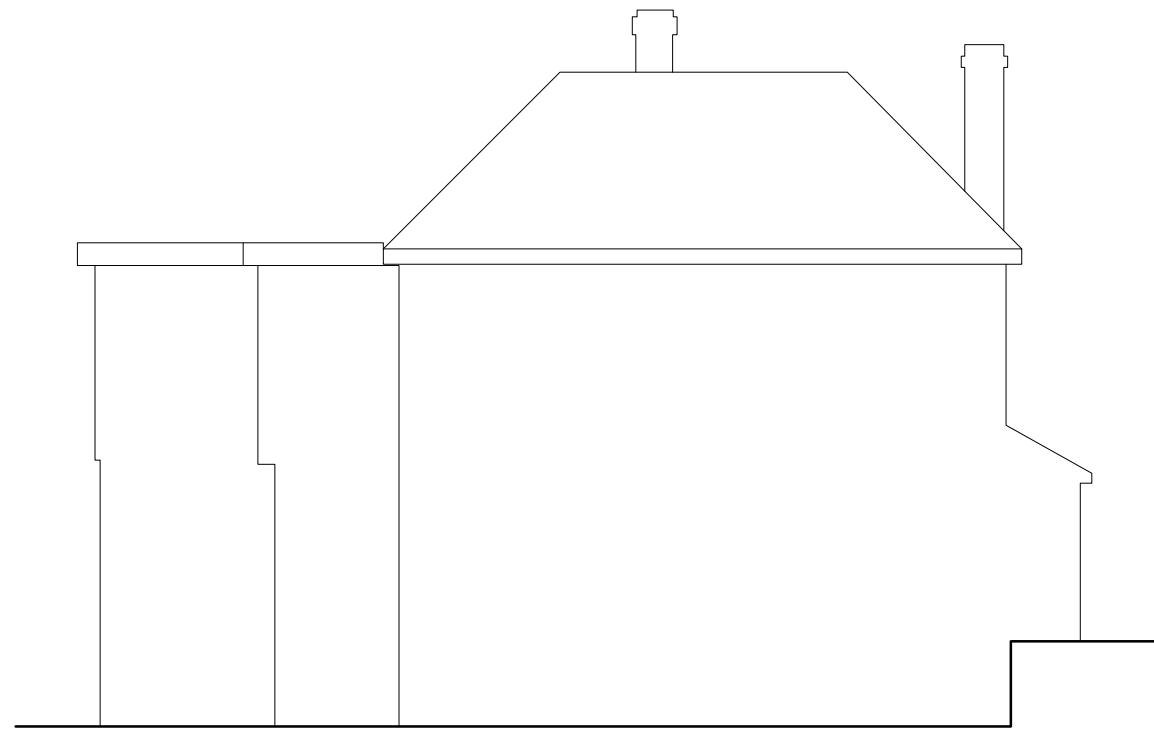

All dimensions and sizes to be checked on site. North points are indicative.

Existing West Elevation

Existing North Elevation

Existing South Elevation

Existing East Elevation

Existing Roof Plan

Project Title The Old Bakehouse, The Street, Petham, Kent CT4 5QY		Job No 9000
Drawing Title Elevations and Roof plan Drawn for GKS sketch	Drawing No 05	Revision B 04.01.24
Date 05.12.23	Drawn by MDE	Checked by GKS
Scale 1:100 @ A3	Note	