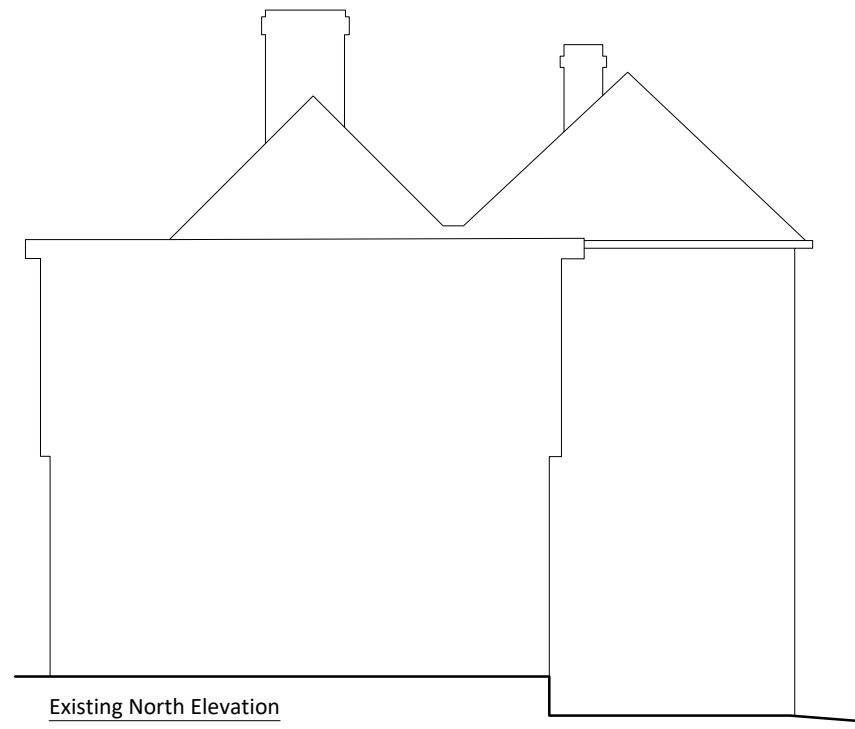

All dimensions and sizes to be checked on site. North points are indicative.

Existing West Elevation

Existing North Elevation

Existing South Elevation

Existing East Elevation

Existing Roof Plan

Project Title The Old Bakehouse, The Street, Petham, Kent CT4 5QY		Job No 9000
Drawing Title Elevations and Roof plan Drawn for GKS sketch	Drawing No 05	Revision B 04.01.24
Date 05.12.23	Drawn by MDE	Checked by GKS
Scale 1:100 @ A3	Note	