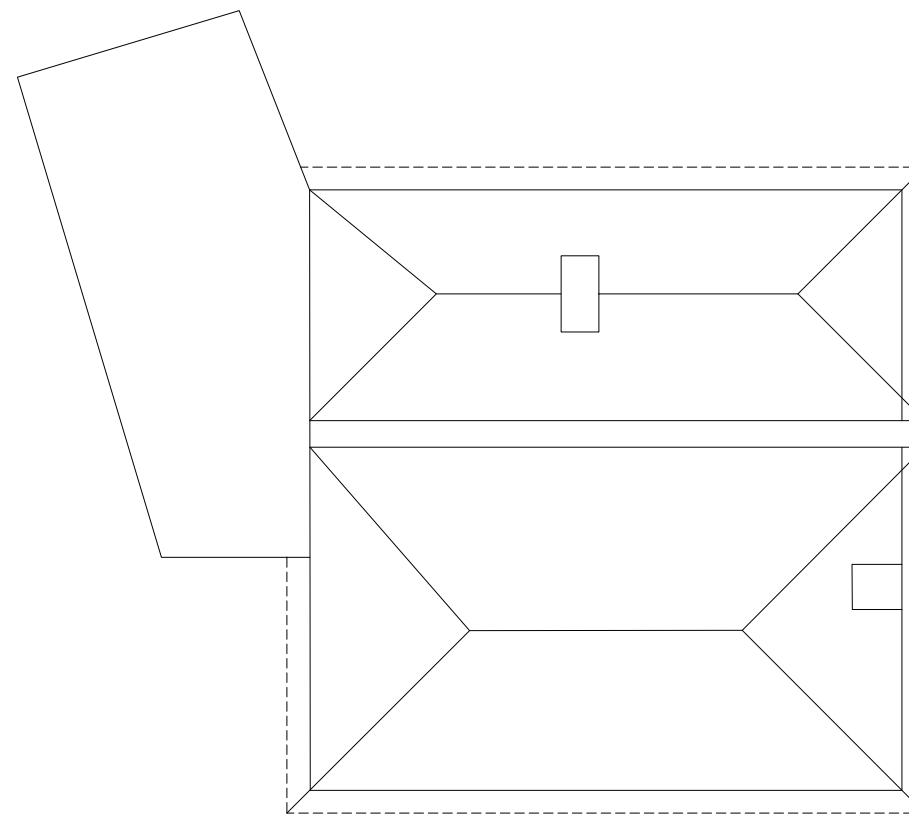

All dimensions and sizes to be checked on site. North points are indicative.

Existing West Elevation

Existing North Elevation

Existing South Elevation

Existing East Elevation

Existing Roof Plan

Project Title The Old Bakehouse, The Street, Petham, Kent CT4 5QY		Job No 9000
Drawing Title Elevations and Roof plan Drawn for GKS sketch	Drawing No 05	Revision B 04.01.24
Date 05.12.23	Drawn by MDE	Checked by GKS
Scale 1:100 @ A3	Note	