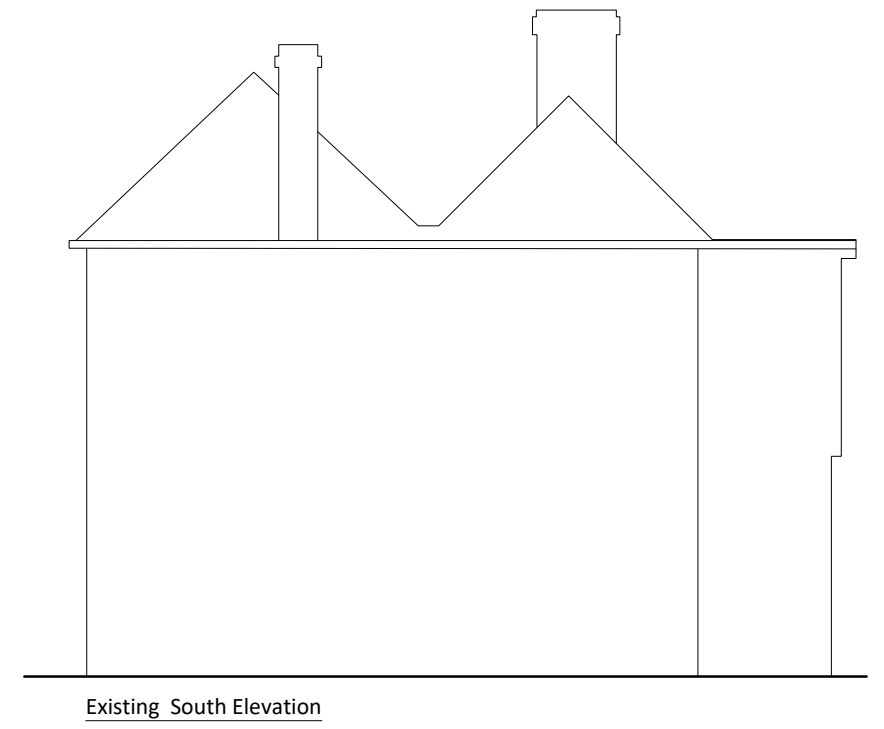

All dimensions and sizes to be checked on site. North points are indicative.

Existing West Elevation

Existing North Elevation

Existing South Elevation

Existing East Elevation

Existing Roof Plan

Project Title The Old Bakehouse, The Street, Petham, Kent CT4 5QY		Job No 9000
Drawing Title Elevations and Roof plan Drawn for GKS sketch	Drawing No 05	Revision B 04.01.24
Date 05.12.23	Drawn by MDE	Checked by GKS
Scale 1:100 @ A3	Note	