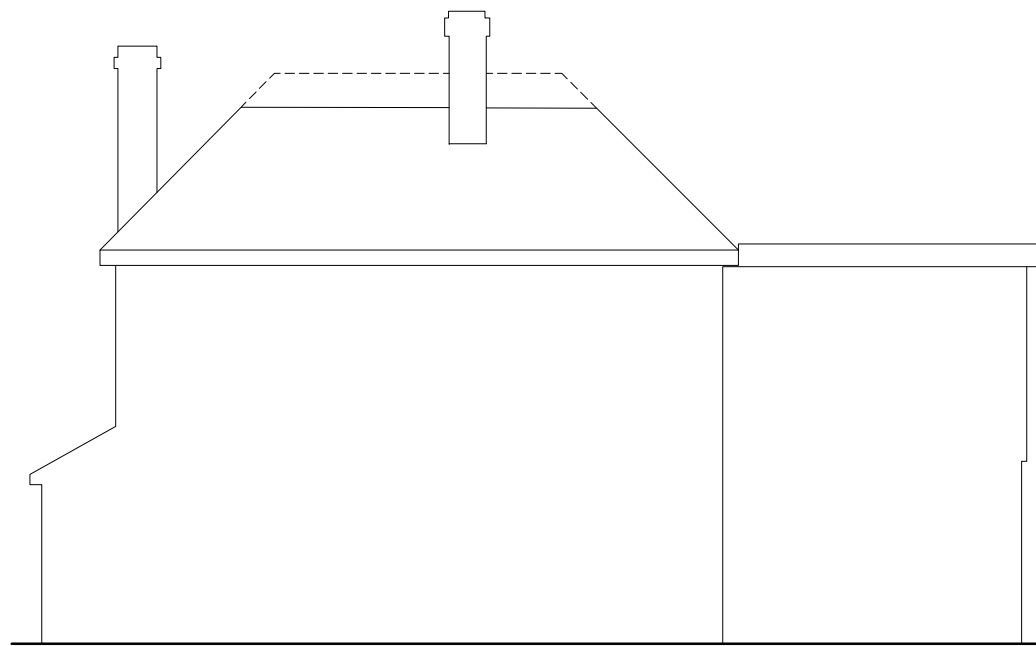

All dimensions and sizes to be checked on site. North points are indicative.

Existing West Elevation

Existing North Elevation

Existing South Elevation

Existing East Elevation

Existing Roof Plan

Project Title The Old Bakehouse, The Street, Petham, Kent CT4 5QY		Job No 9000
Drawing Title Elevations and Roof plan Drawn for GKS sketch	Drawing No 05	Revision B 04.01.24
Date 05.12.23	Drawn by MDE	Checked by GKS
Scale 1:100 @ A3	Note	