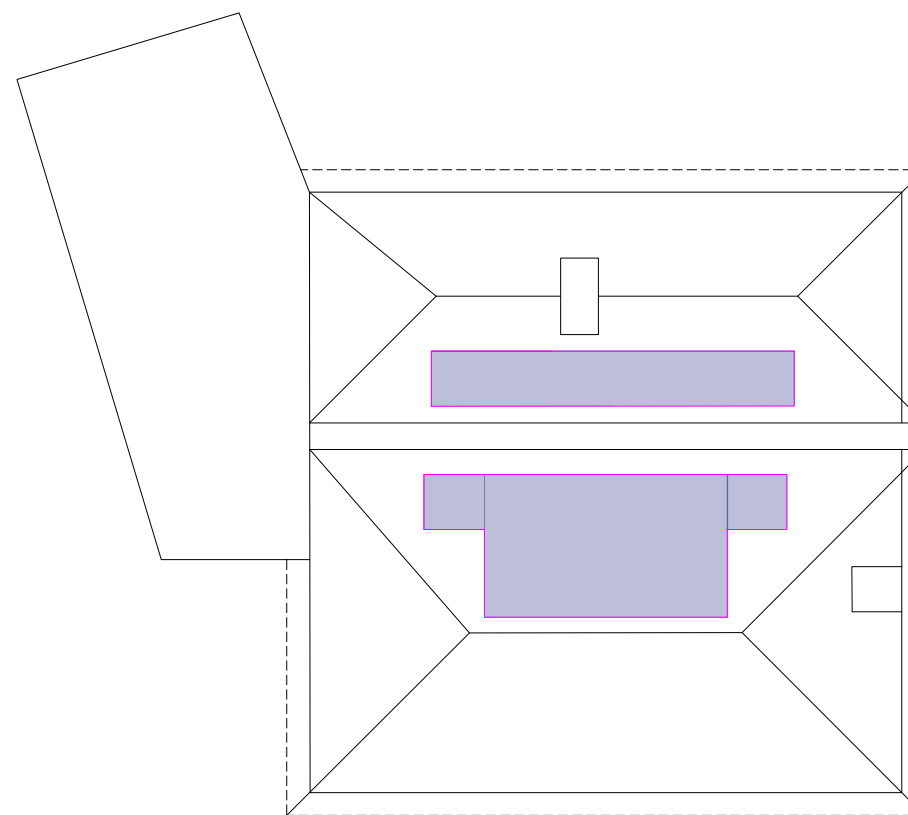

Proposed West Elevation

Proposed North Elevation

Proposed South Elevation

Proposed East Elevation

Proposed Roof Plan

 Proposed location of solar PV Panels

Project Title The Old Bakehouse, The Street, Petham, Kent CT4 5QY		Job No 9000
Drawing Title Proposed PV Panels Elevations and Roof plan Drawn from GKS sketch	Drawing No 08	Revision B 04.01.24
Date 18.12.23	Drawn by MDE	Checked by GKS
Scale 1:100 @ A3	Note	