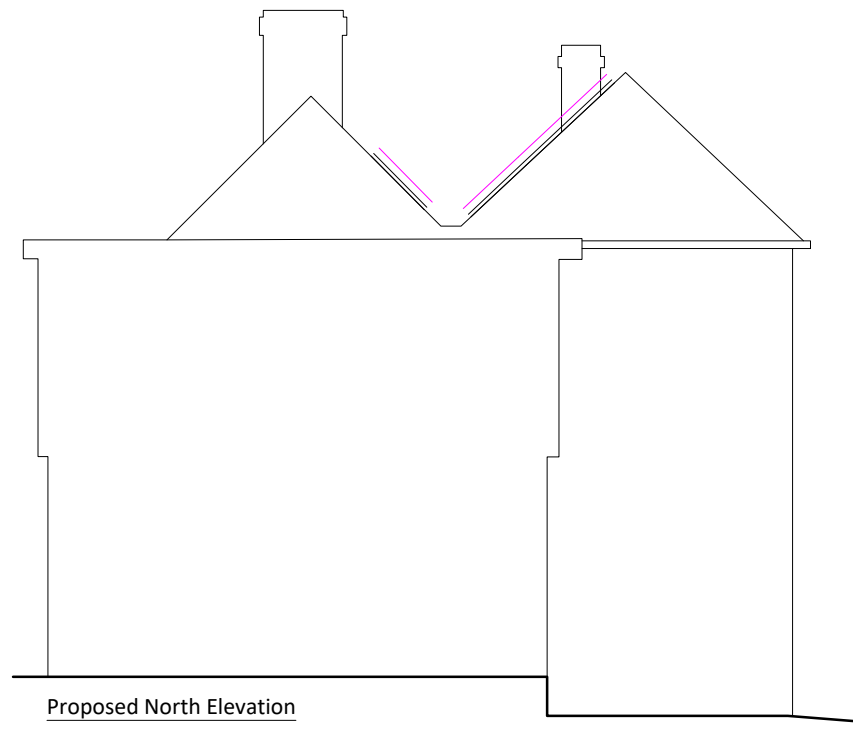

Proposed West Elevation

Proposed North Elevation

Proposed South Elevation

Proposed East Elevation

Proposed Roof Plan

 Proposed location of solar PV Panels

Project Title The Old Bakehouse, The Street, Petham, Kent CT4 5QY		Job No 9000
Drawing Title Proposed PV Panels Elevations and Roof plan Drawn from GKS sketch	Drawing No 08	Revision B 04.01.24
Date 18.12.23	Drawn by MDE	Checked by GKS
Scale 1:100 @ A3	Note	