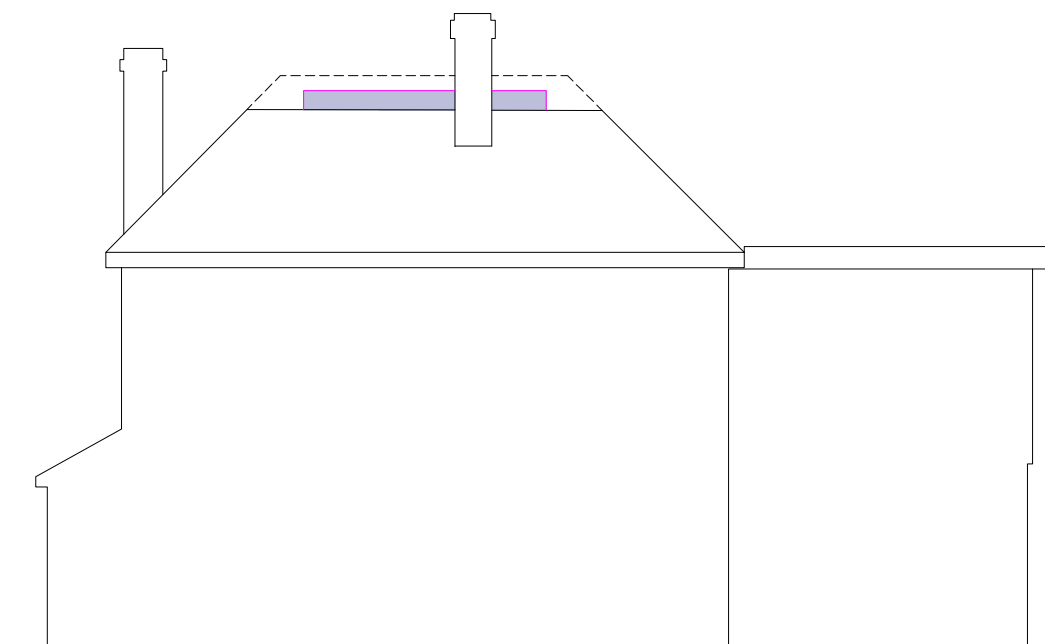

Proposed West Elevation

Proposed North Elevation

Proposed South Elevation

Proposed East Elevation

Proposed Roof Plan

 Proposed location of solar PV Panels

Project Title The Old Bakehouse, The Street, Petham, Kent CT4 5QY		Job No 9000
Drawing Title Proposed PV Panels Elevations and Roof plan Drawn from GKS sketch	Drawing No 08	Revision B 04.01.24
Date 18.12.23	Drawn by MDE	Checked by GKS
Scale 1:100 @ A3	Note	