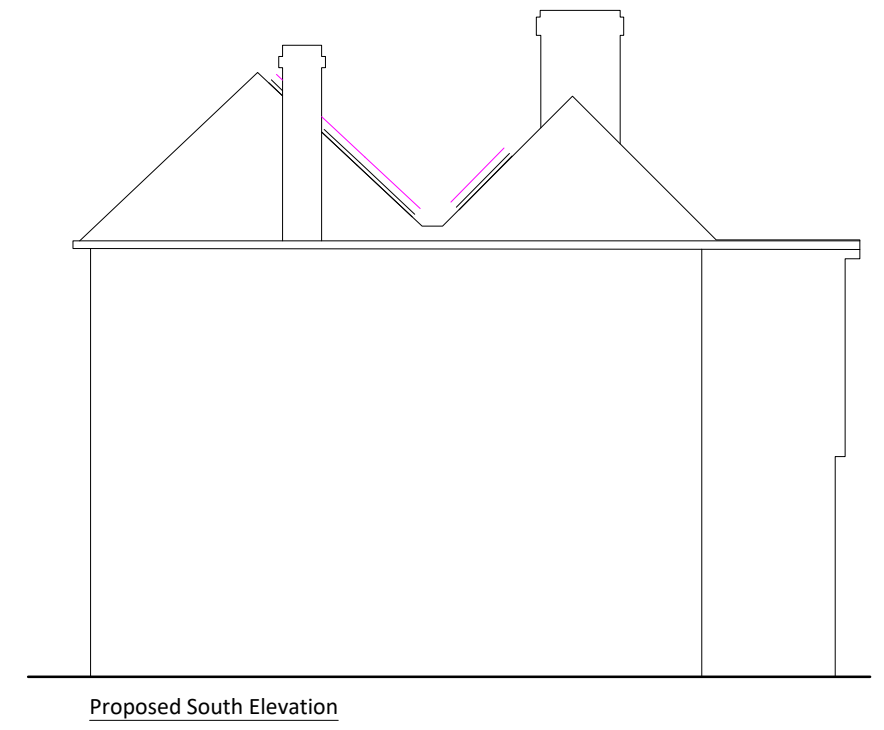

Proposed West Elevation

Proposed North Elevation

Proposed South Elevation

Proposed East Elevation

Proposed Roof Plan

 Proposed location of solar PV Panels

Project Title The Old Bakehouse, The Street, Petham, Kent CT4 5QY		Job No 9000
Drawing Title Proposed PV Panels Elevations and Roof plan Drawn from GKS sketch	Drawing No 08	Revision B 04.01.24
Date 18.12.23	Drawn by MDE	Checked by GKS
Scale 1:100 @ A3	Note	