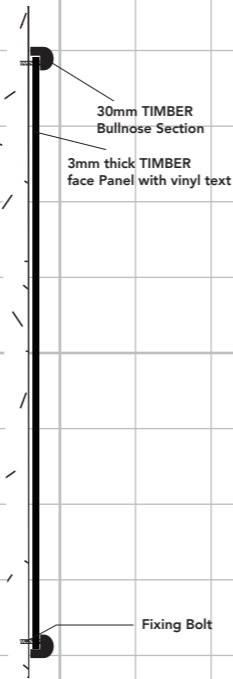

ITEM A ONE X NAMEBOARD C/W IND. LETTERS AND TROUGH LIGHT
 SIZE. 250mm x 1600mm. H.A.G. 3.2m.

SIGN COLOURS:

LG HAYLEY GREEN 

DH BRUSHED GOLD 

DH PANEL WHITE 

PLEASE REFER TO PAINT
 MANUFACTURER SWATCHES
 PRIOR TO APPROVAL