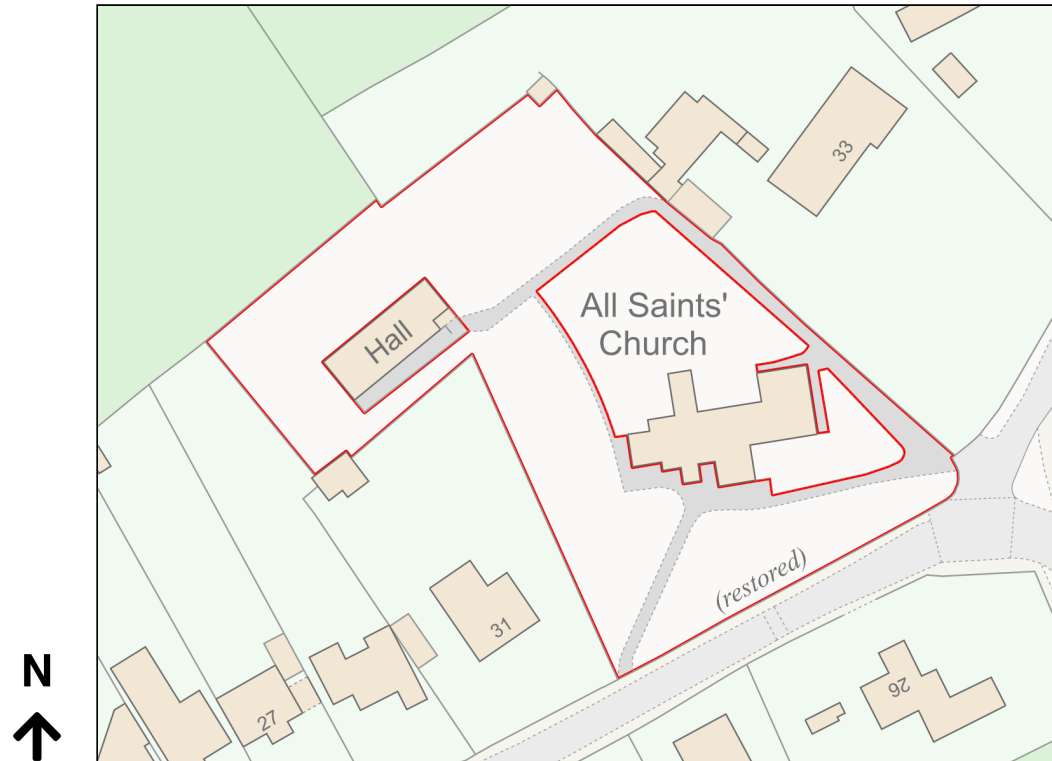

Location Plan

Site Address: All Saints Church, All Saints Church, Church Street, Little Shelford, CB22 5HG

Date Produced: 03-Jan-2024

Scale: 1:1250 @A4

Planning Portal Reference: PP-12696863v1