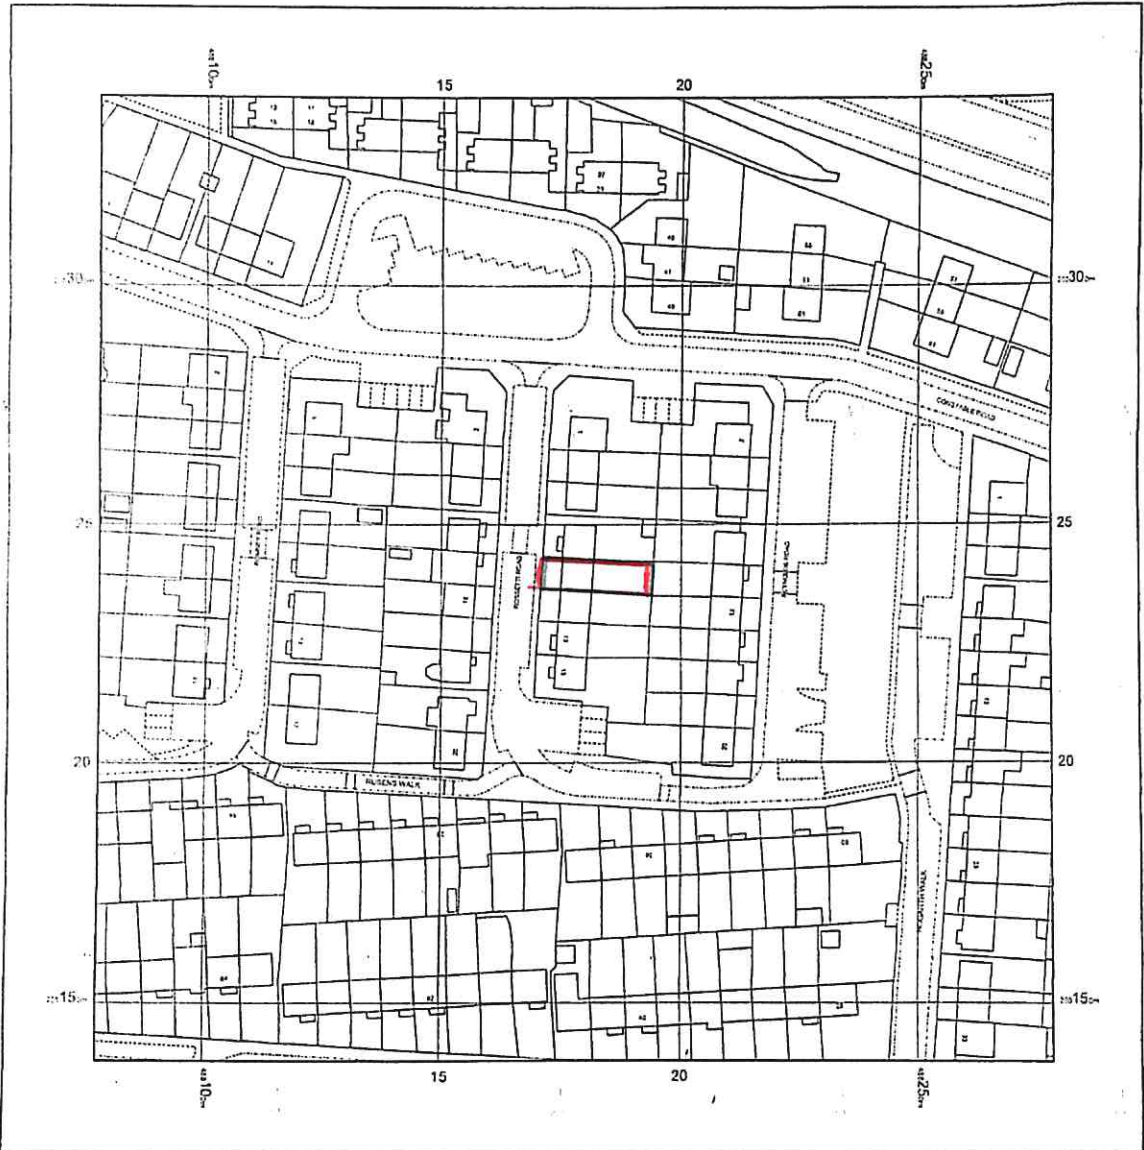

9, ROSSETTI ROAD, CORBY, NN18 0SJ

Supplied by: [www.ukmapcentre.com](http://www.ukmapcentre.com)  
Serial No: 277195  
Centre Coordinates: 488178,288238  
Production Date: 19/12/2023 12:47:03

© Crown copyright and database rights 2023 Ordnance Survey 100048957. The representation of road, track or path is no evidence of a boundary or right of way. The representation of features as lines is no evidence of a property boundary.

0m 1cm = 12.5m 62.5m

Scale 1:1250