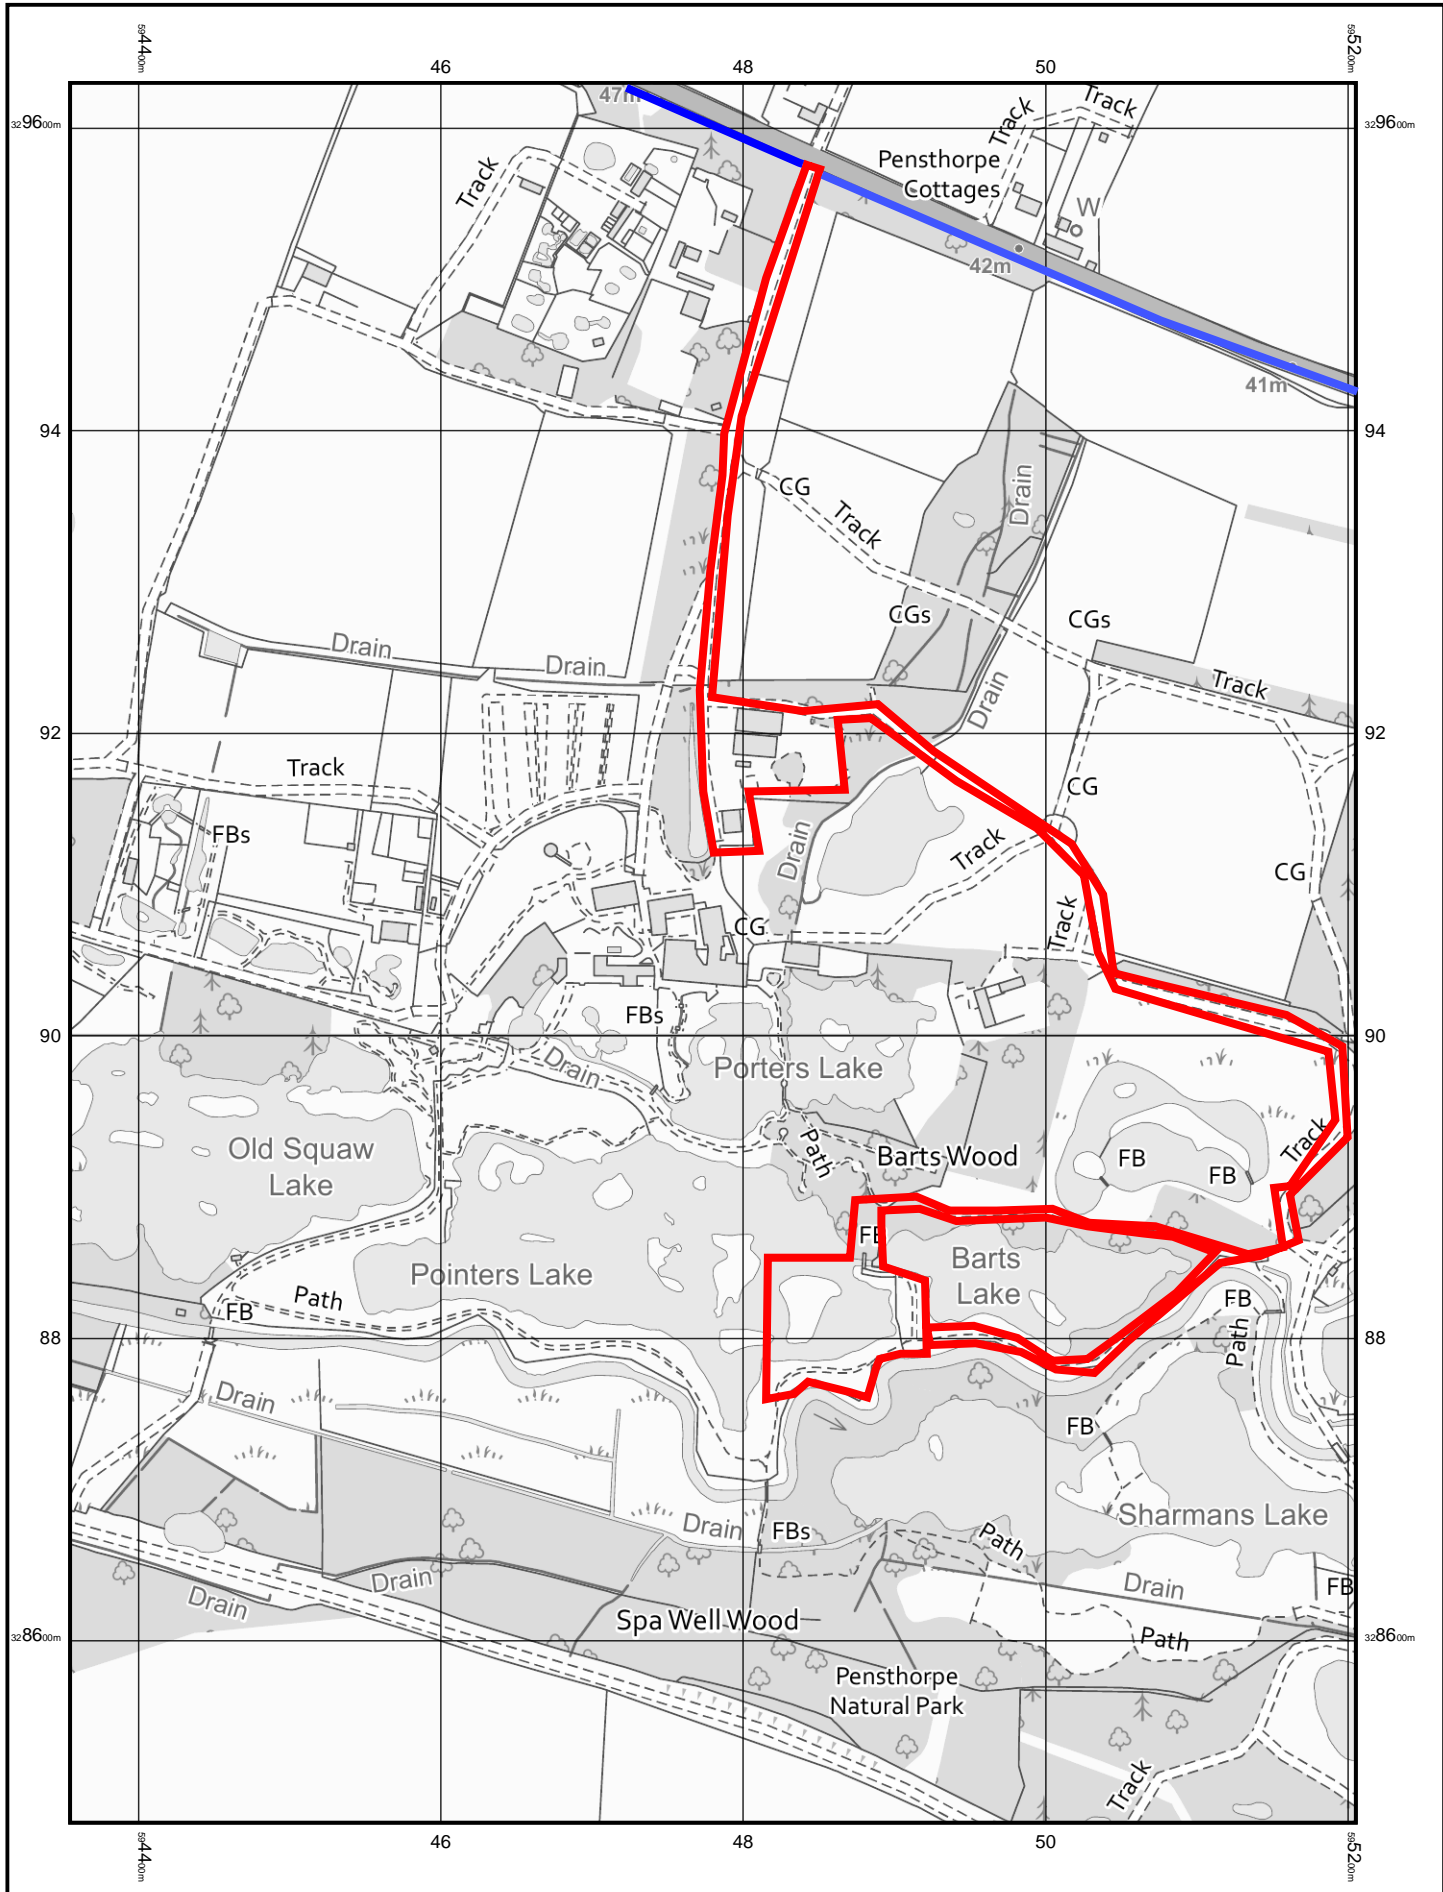

PENSTHORPE NATURAL PARK, FAKENHAM ROAD, PENSTHORPE, FAKENHAM, NR21 0LN

Supplied by: www.ukmapcentre.com

Serial No:277544

Centre Coordinates:594780,329055

Production Date: 03/01/2024 15:58:00

© Crown copyright and database rights 2024 Ordnance Survey 100048957.
The representation of road, track or path is no evidence of a boundary or right of way. The representation of features as lines is no evidence of a property boundary.

0m 1cm = 50m 250m
Scale 1:5000